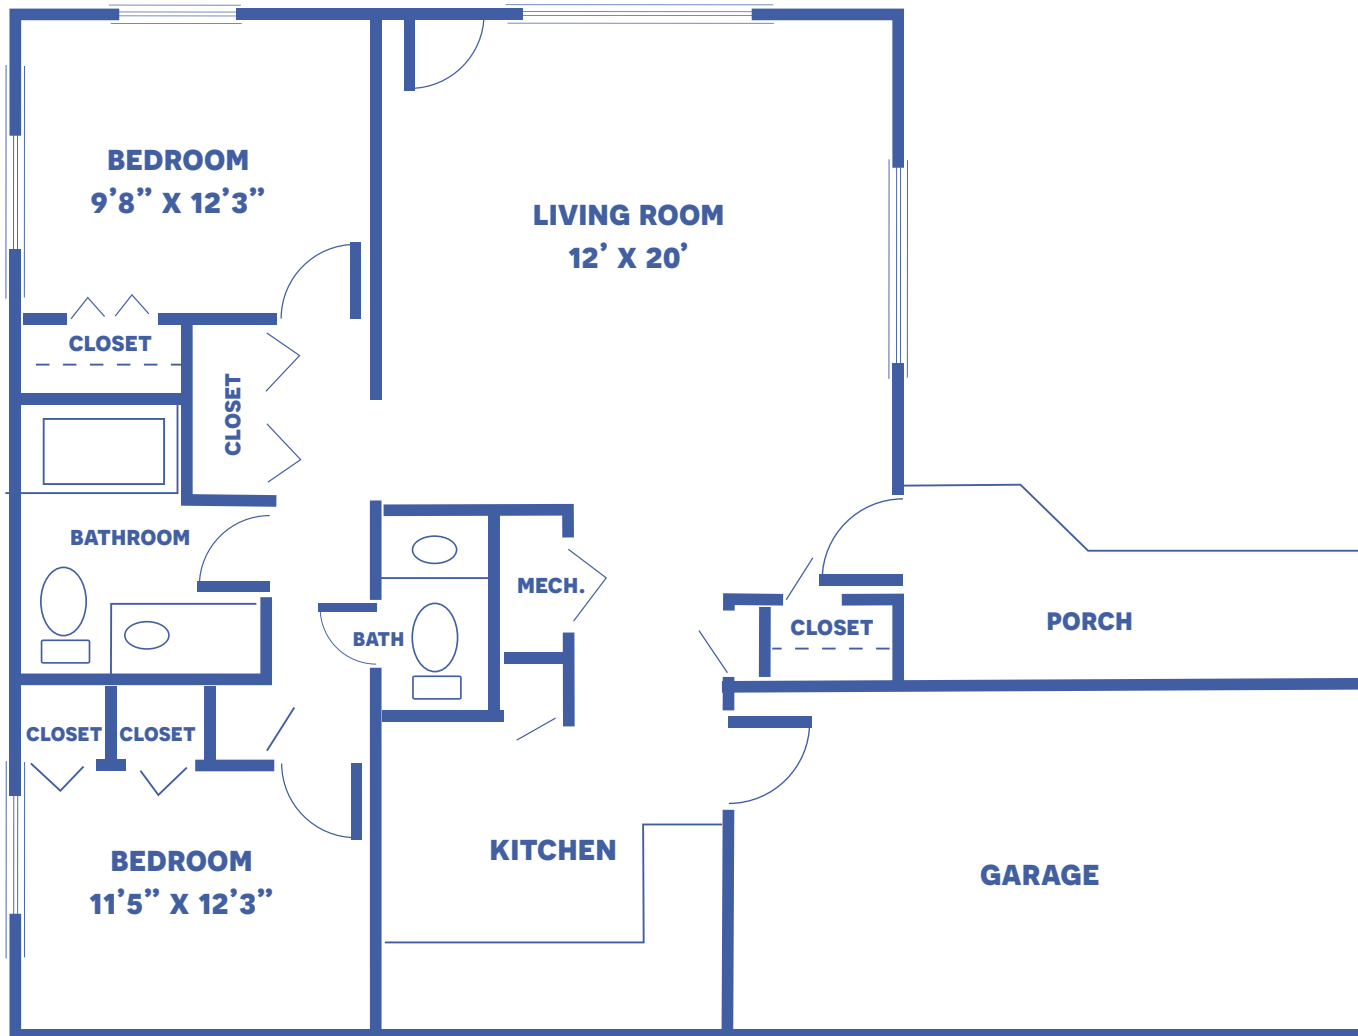

THE CARNEGIE

WITH GARAGE: 1,054 SQUARE FEET / WITH SUNROOM: 919 SQUARE FEET

Floor plans may vary slightly and are not to scale.