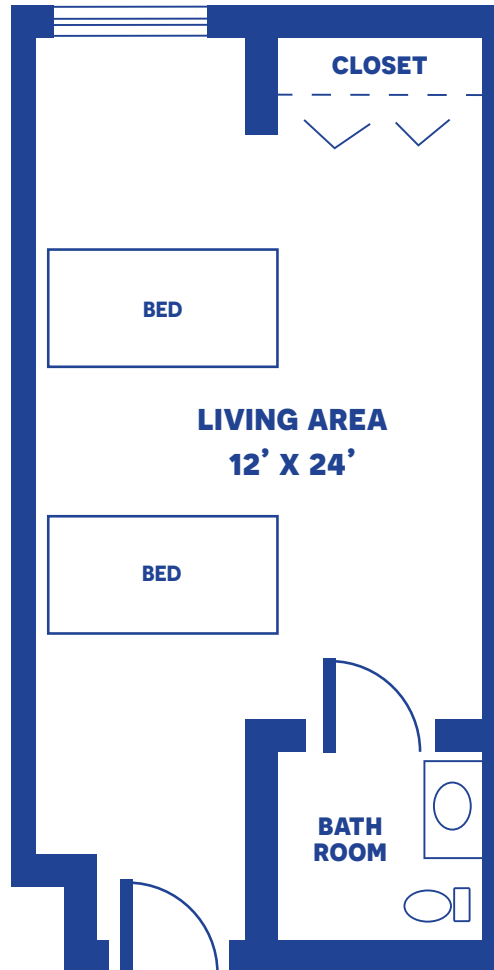

# SEMI-PRIVATE RESIDENCE

260 SQUARE FEET

*Floor plans may vary slightly and are not to scale.*