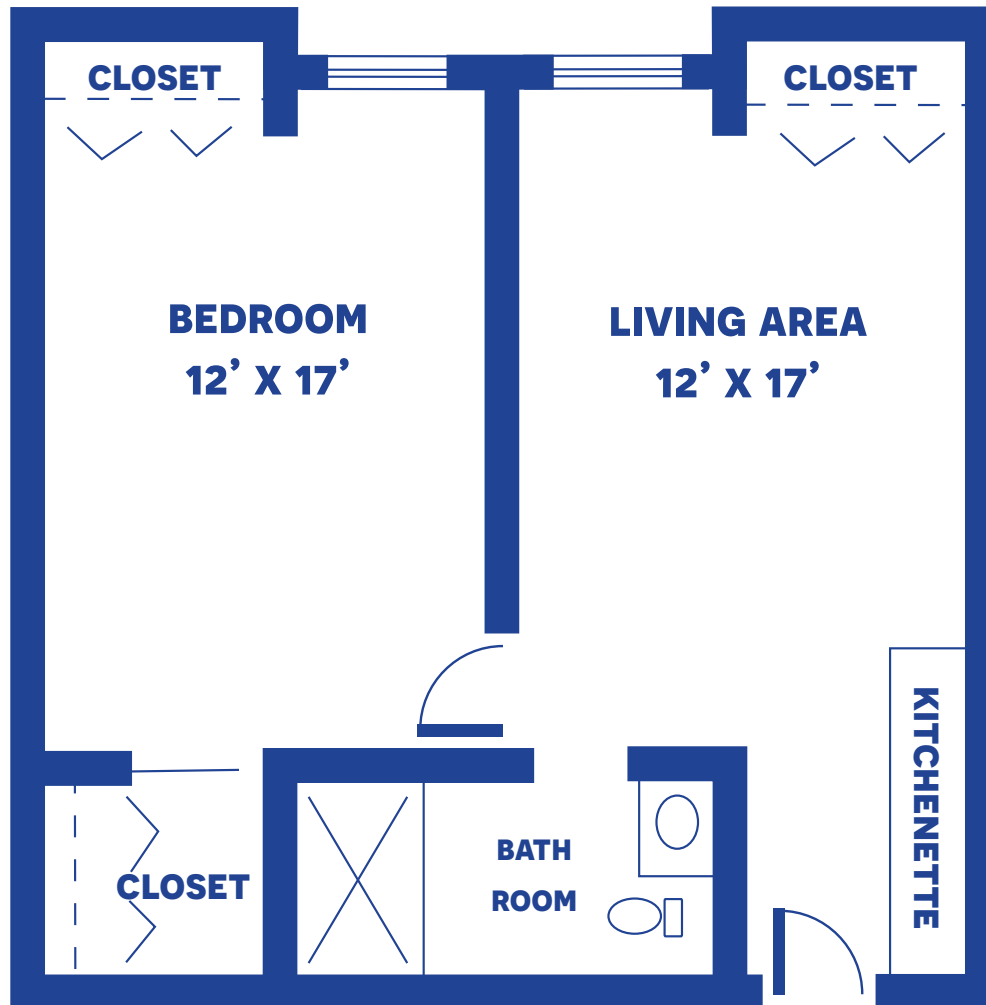

THE FOREST

SUITE WITH KITCHEN / 408 SQUARE FEET

Floor plans may vary slightly and are not to scale.