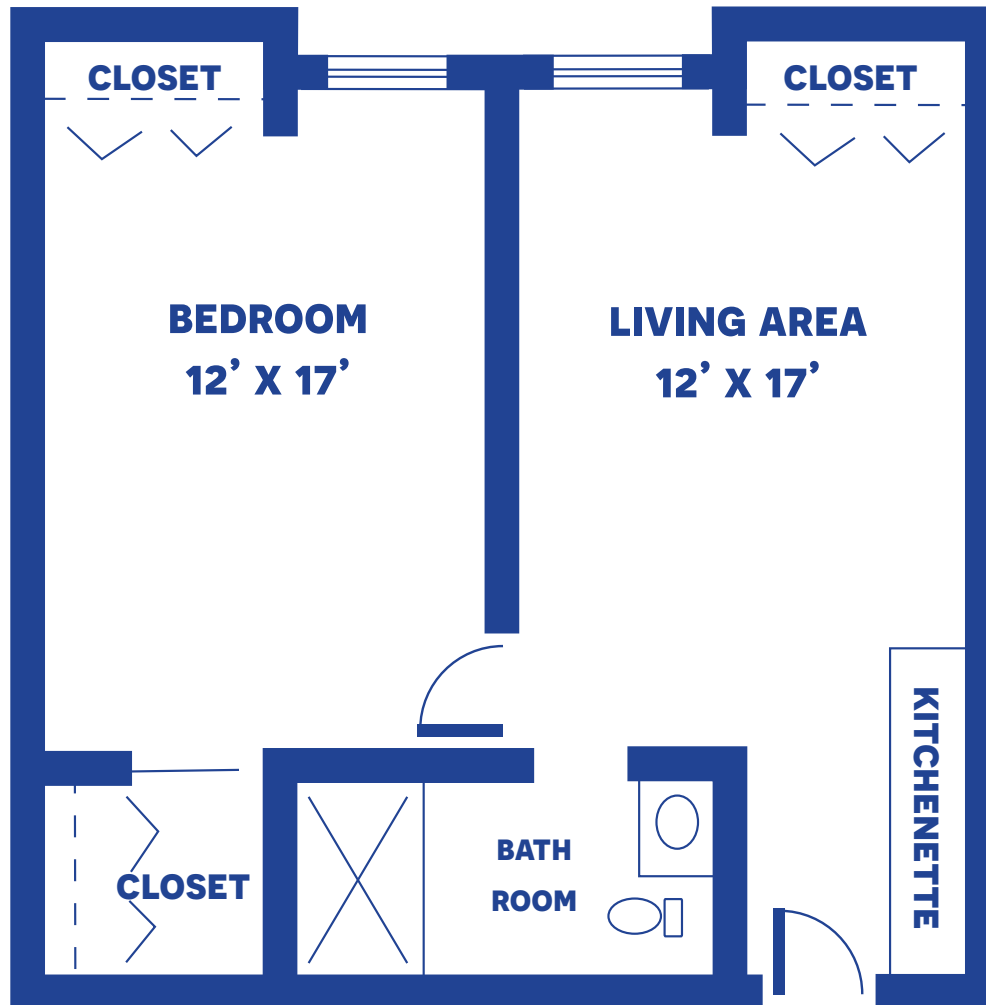

THE FOREST

STUDIO WITH KITCHEN / 408 SQUARE FEET

Floor plans may vary slightly and are not to scale.