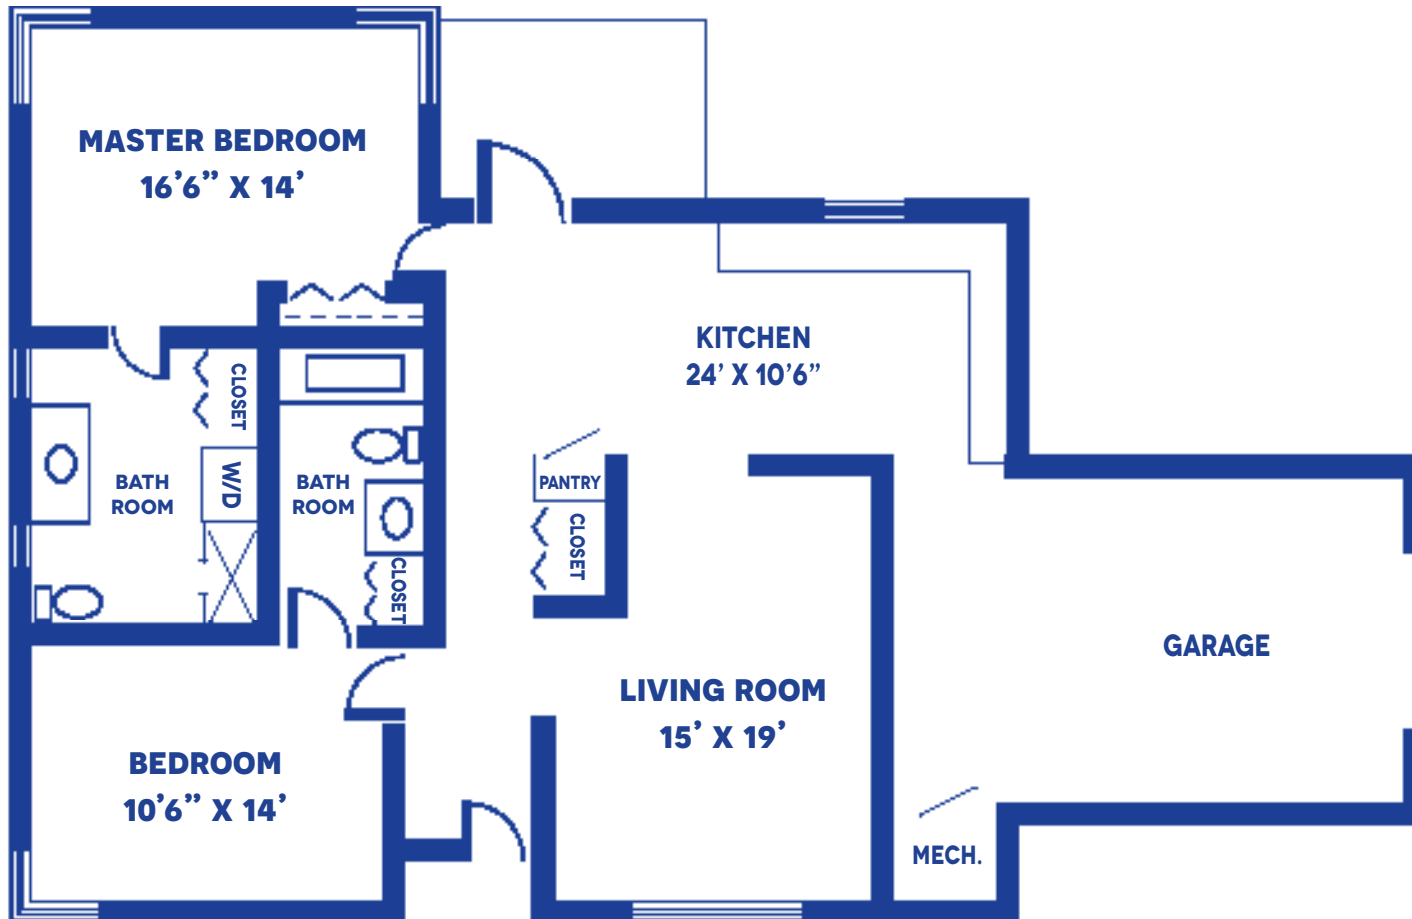

JASMINE COTTAGES

2 BEDROOM / 1 CAR GARAGE / 1,300 SQUARE FEET

Floor plans may vary slightly and are not to scale.