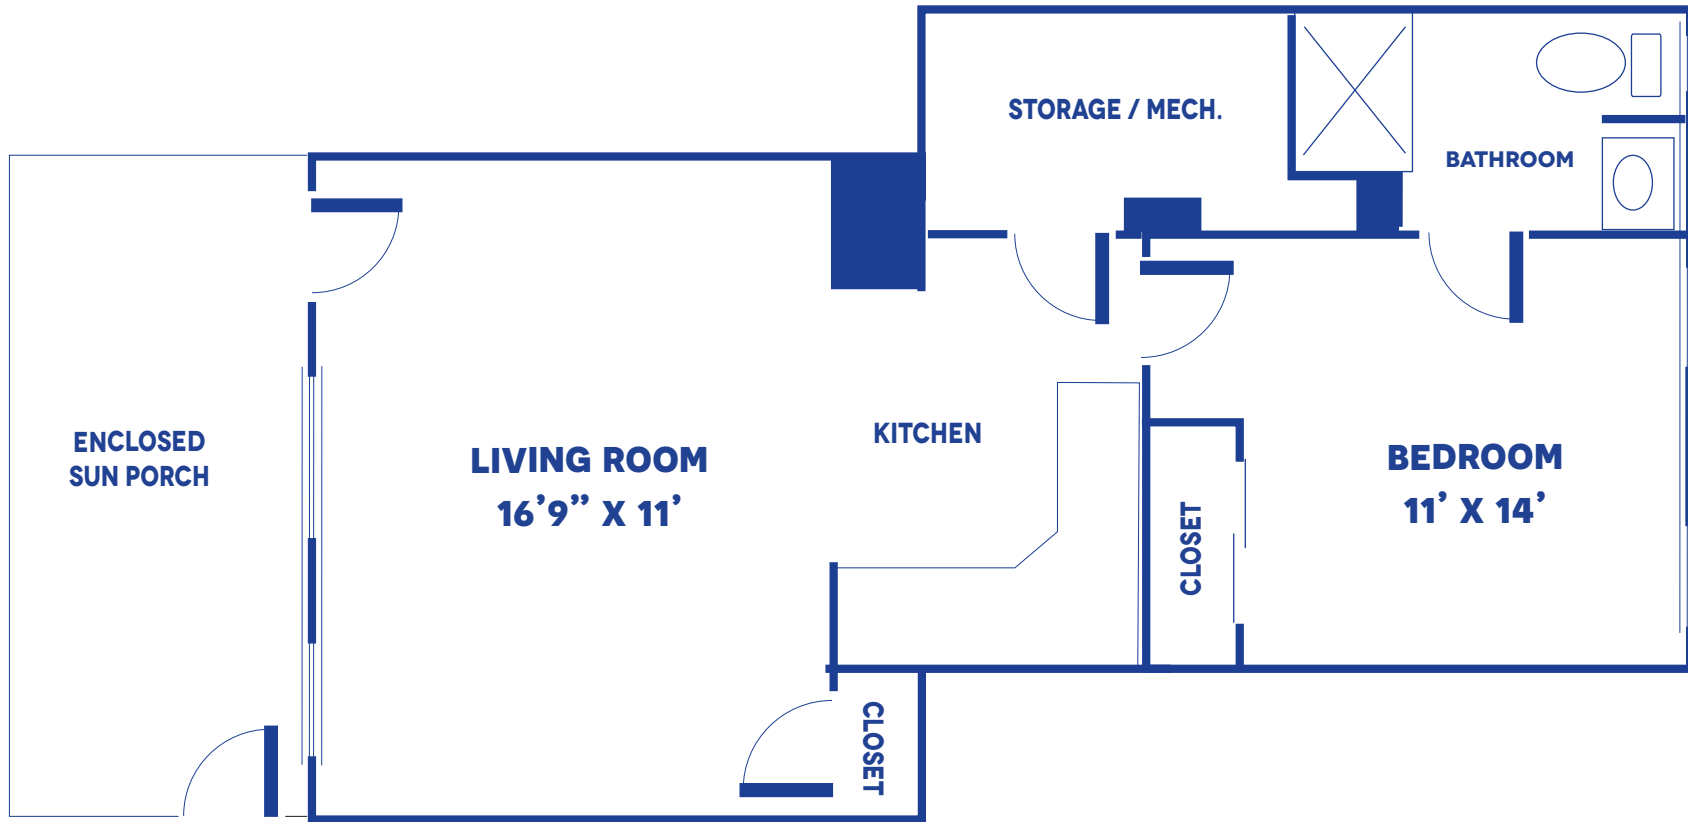

# THE MARIGOLD

GARDEN - 1 BEDROOM / 500 SQUARE FEET

Floor plans may vary slightly and are not to scale.