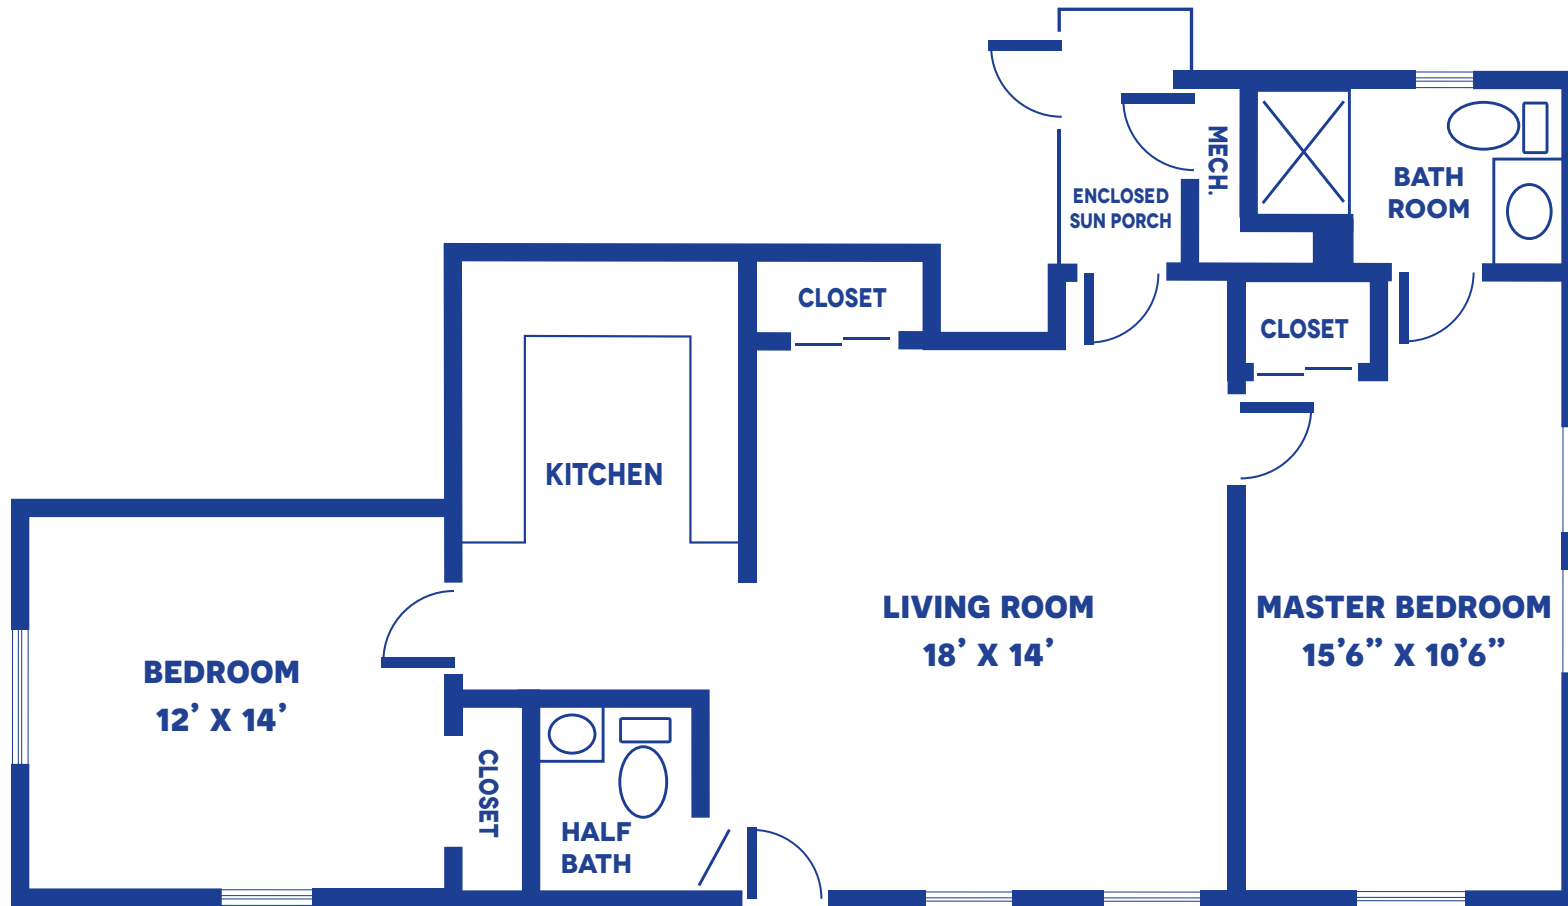

THE BLOSSOM

GARDEN – 2 BEDROOM DELUXE / 820 SQUARE FEET / LAYOUT B

Floor plans may vary slightly and are not to scale.