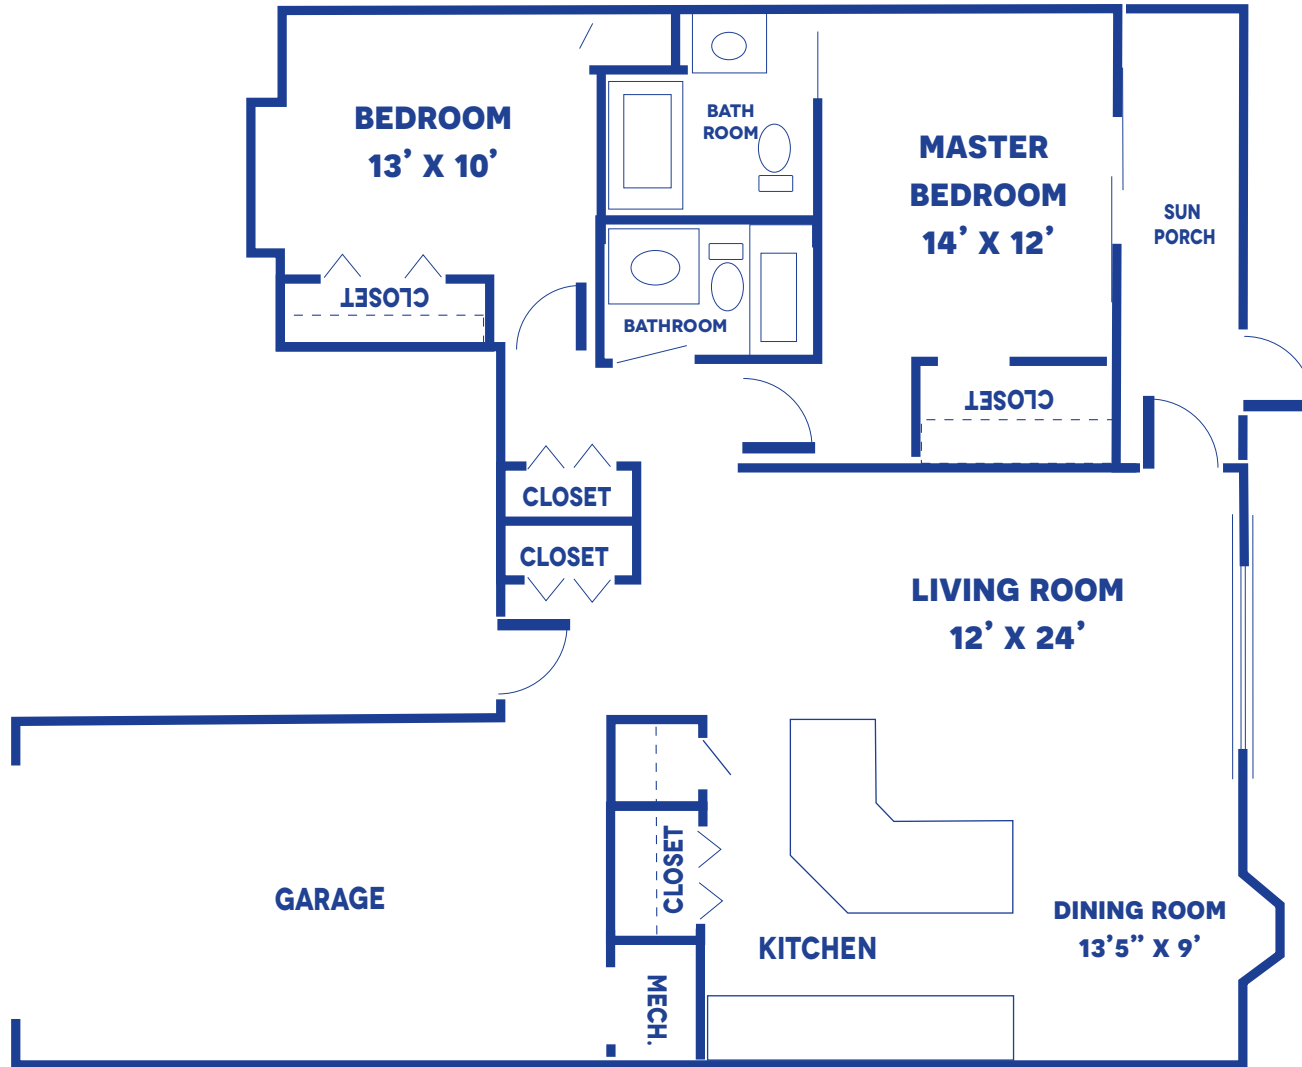

THE VIOLA: PLAN A

2 BEDROOM DUPLEX / 1 CAR GARAGE / 1,350 SQUARE FEET

Floor plans may vary slightly and are not to scale.