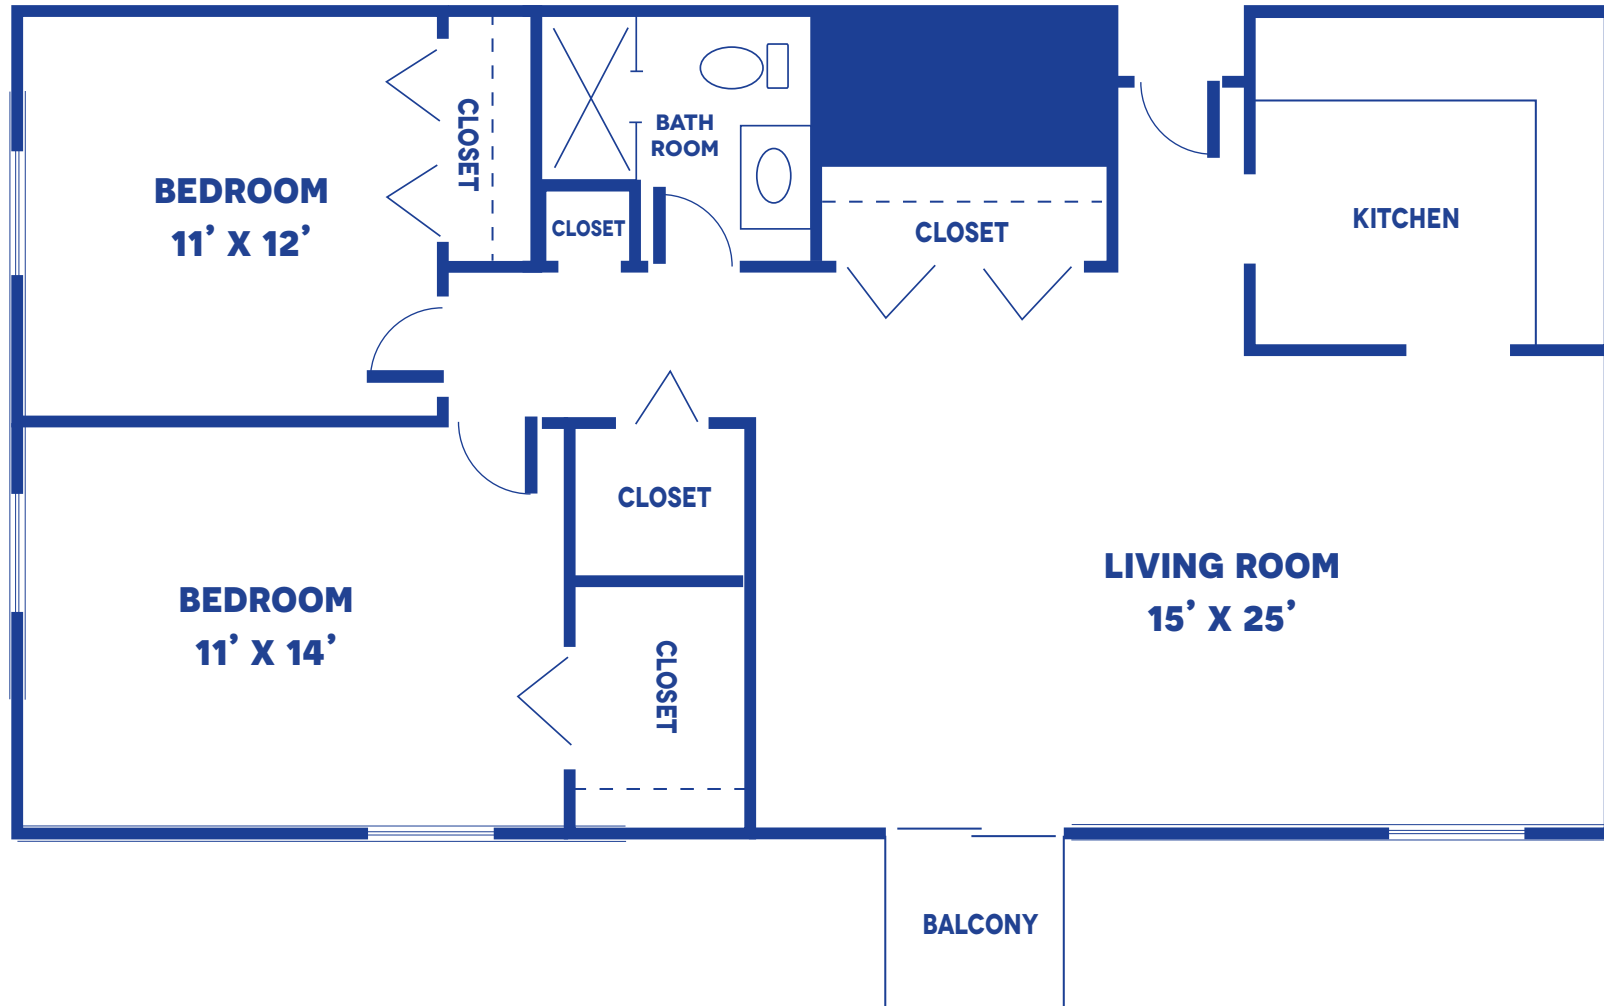

THE AMARYLLIS

BROADWAY – 2 BEDROOM / 1,000 SQUARE FEET

Floor plans may vary slightly and are not to scale.