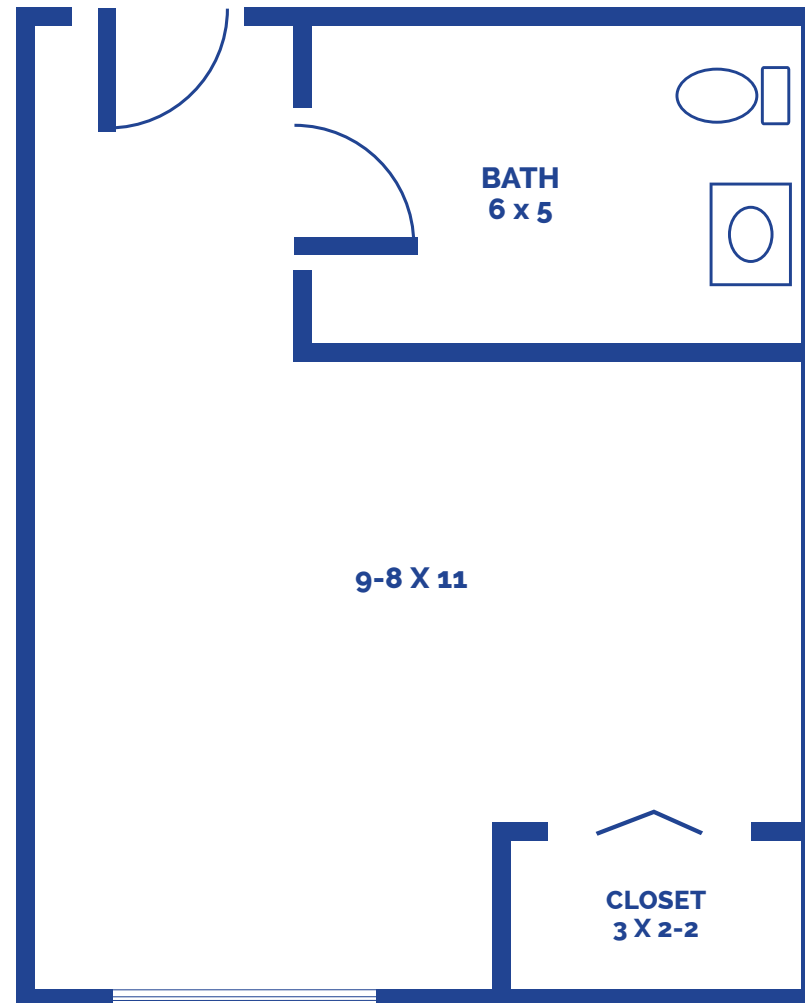

PRIVATE RESIDENCE A

184 SQUARE FEET

Floor plans may vary slightly and are not to scale.

PRIVATE RESIDENCE B

184 SQUARE FEET

Floor plans may vary slightly and are not to scale.

SEMI-PRIVATE RESIDENCE

SHARED / 283 SQUARE FEET

Floor plans may vary slightly and are not to scale.

1200 E 7TH ST, NEWTON, KS 67114 •
WWW.NEWTONPRESBYTERIANMANOR.ORG

NEWTON
Presbyterian Manor®