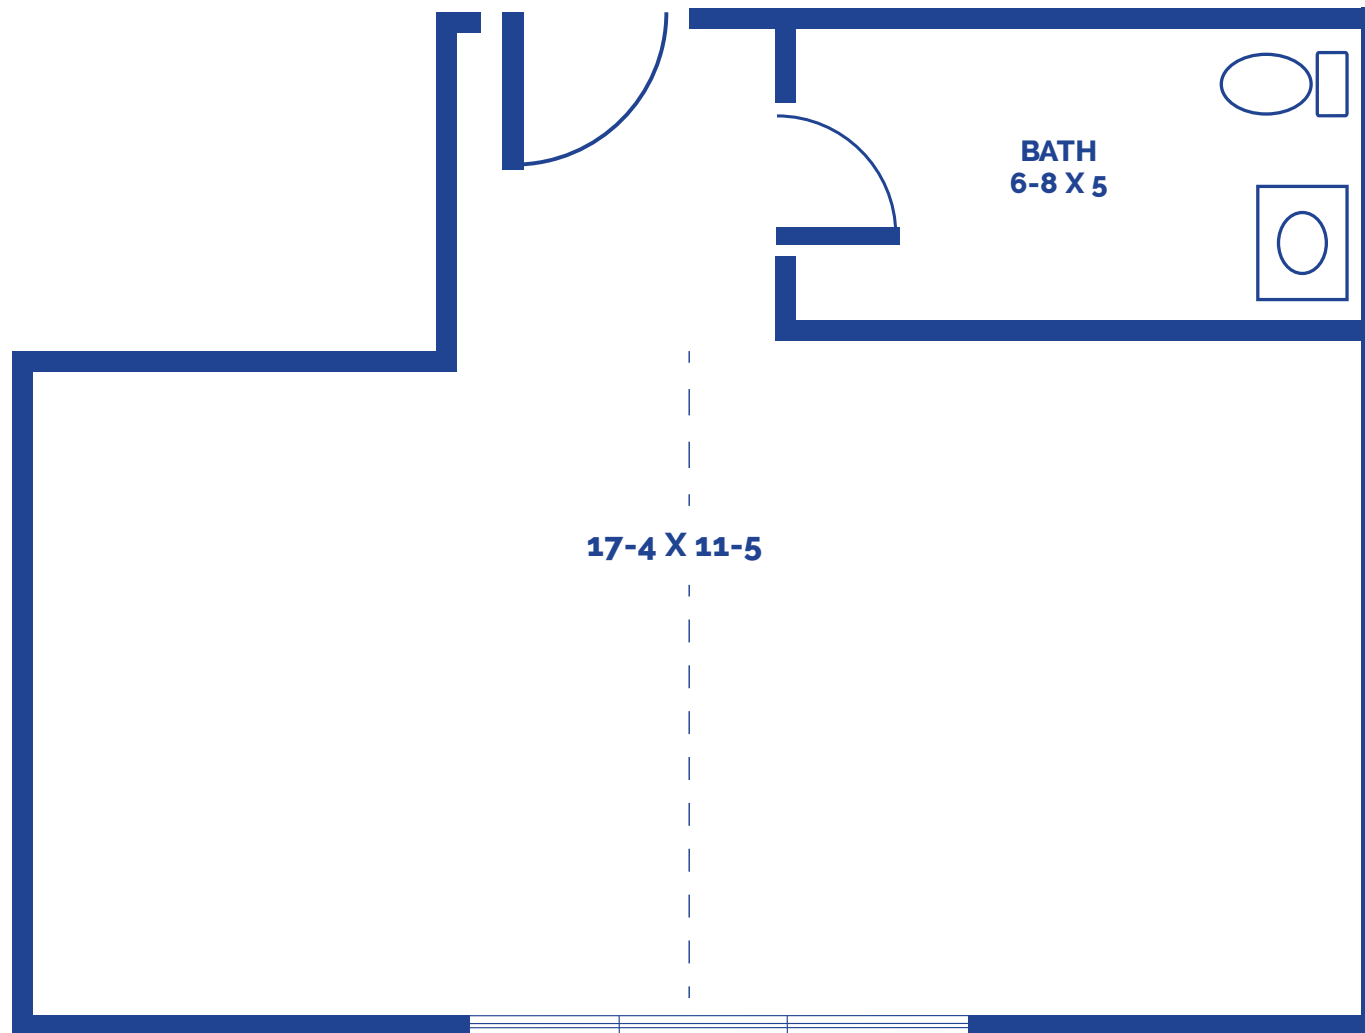

PRIVATE RESIDENCE A

184 SQUARE FEET

Floor plans may vary slightly and are not to scale.

PRIVATE RESIDENCE B

184 SQUARE FEET

Floor plans may vary slightly and are not to scale.

SEMI-PRIVATE RESIDENCE

SHARED / 283 SQUARE FEET

Floor plans may vary slightly and are not to scale.

1200 E 7TH ST, NEWTON, KS 67114 •
WWW.NEWTONPRESBYTERIANMANOR.ORG

NEWTON
Presbyterian Manor®