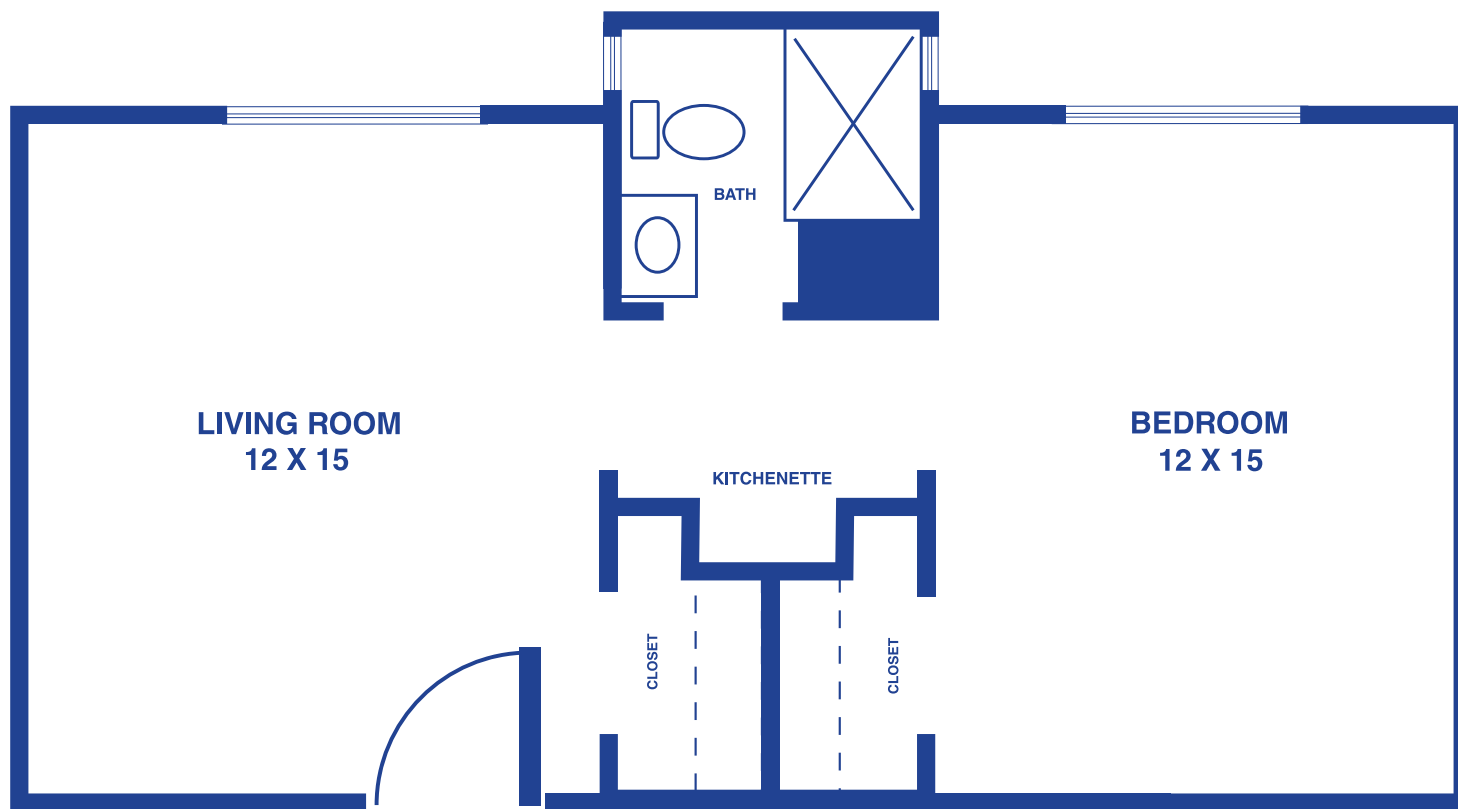

KALB VILLA: THE ROSE

STUDIO / 240 SQUARE FEET

Floor plans may vary slightly and are not to scale.

KALB VILLA: THE LILY

SUITE / 480 SQUARE FEET

Floor plans may vary slightly and are not to scale.

ANDERSON PLACE: THE DAISY

STUDIO / 240 SQUARE FEET

Floor plans may vary slightly and are not to scale.

ANDERSON PLACE: THE ORCHID

ONE-BEDROOM SUITE / 480 SQUARE FEET

Floor plans may vary slightly and are not to scale.