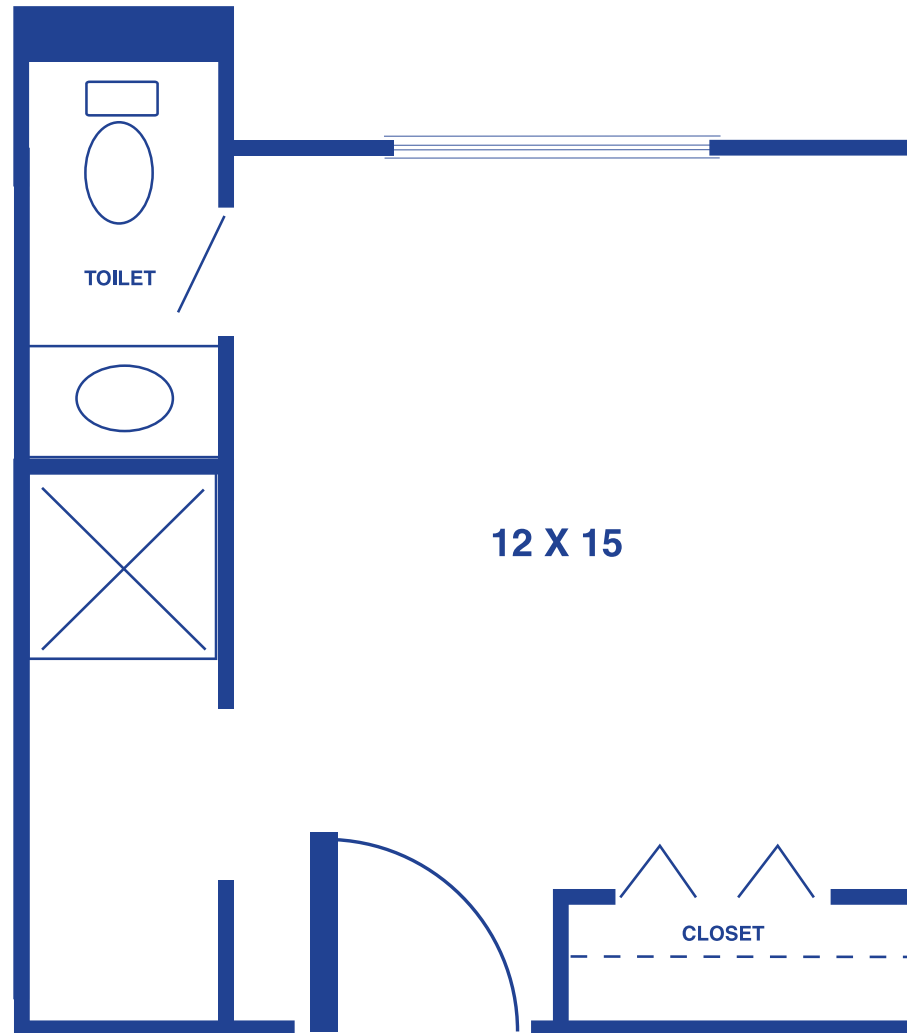

KALB VILLA: THE ROSE

STUDIO / 240 SQUARE FEET

Floor plans may vary slightly and are not to scale.

KALB VILLA: THE LILY

SUITE / 480 SQUARE FEET

Floor plans may vary slightly and are not to scale.

ANDERSON PLACE: THE DAISY

STUDIO / 240 SQUARE FEET

Floor plans may vary slightly and are not to scale.

ANDERSON PLACE: THE ORCHID

ONE-BEDROOM SUITE / 480 SQUARE FEET

Floor plans may vary slightly and are not to scale.