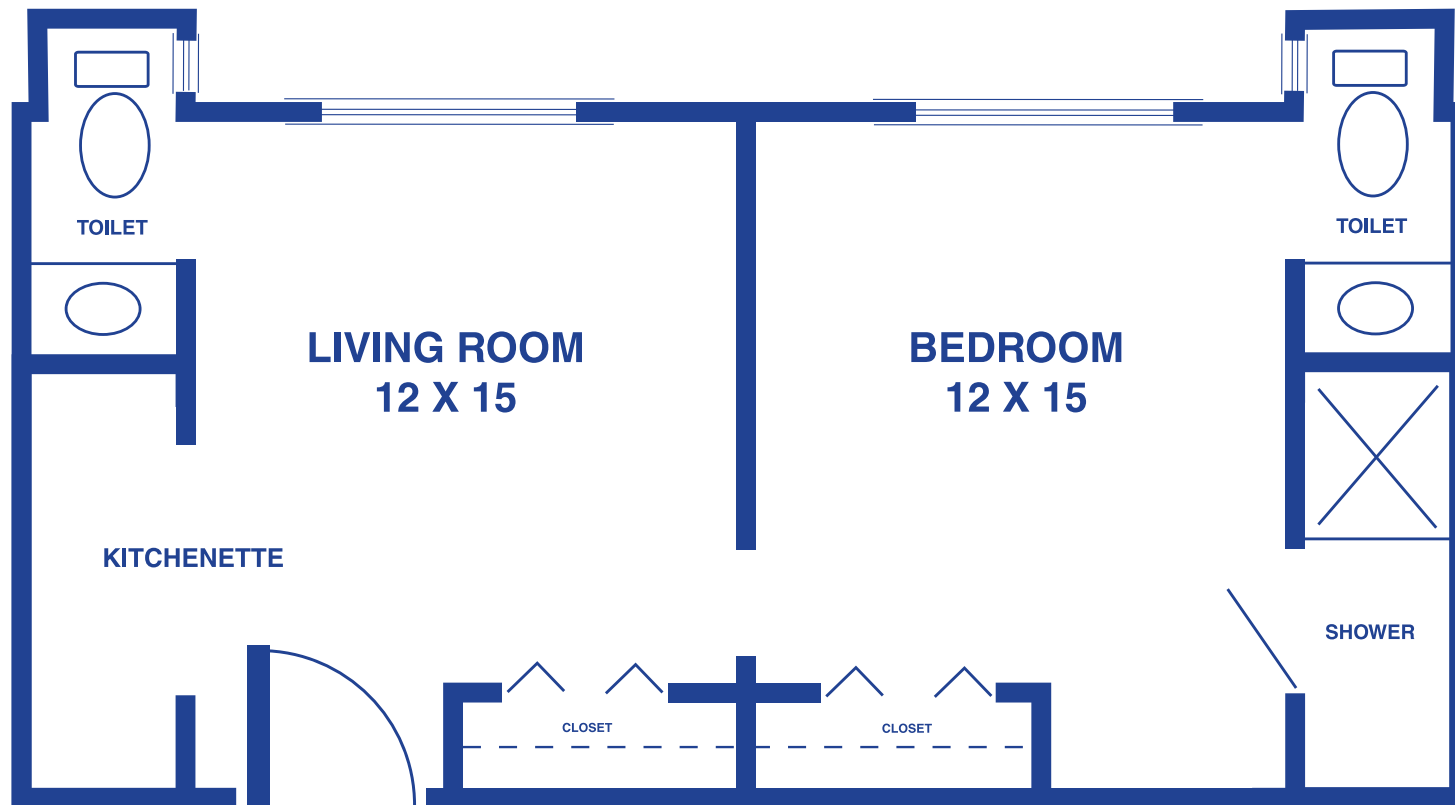

KALB VILLA: THE ROSE

STUDIO / 240 SQUARE FEET

Floor plans may vary slightly and are not to scale.

KALB VILLA: THE LILY

SUITE / 480 SQUARE FEET

Floor plans may vary slightly and are not to scale.

ANDERSON PLACE: THE DAISY

STUDIO / 240 SQUARE FEET

Floor plans may vary slightly and are not to scale.

ANDERSON PLACE: THE ORCHID

ONE-BEDROOM SUITE / 480 SQUARE FEET

Floor plans may vary slightly and are not to scale.