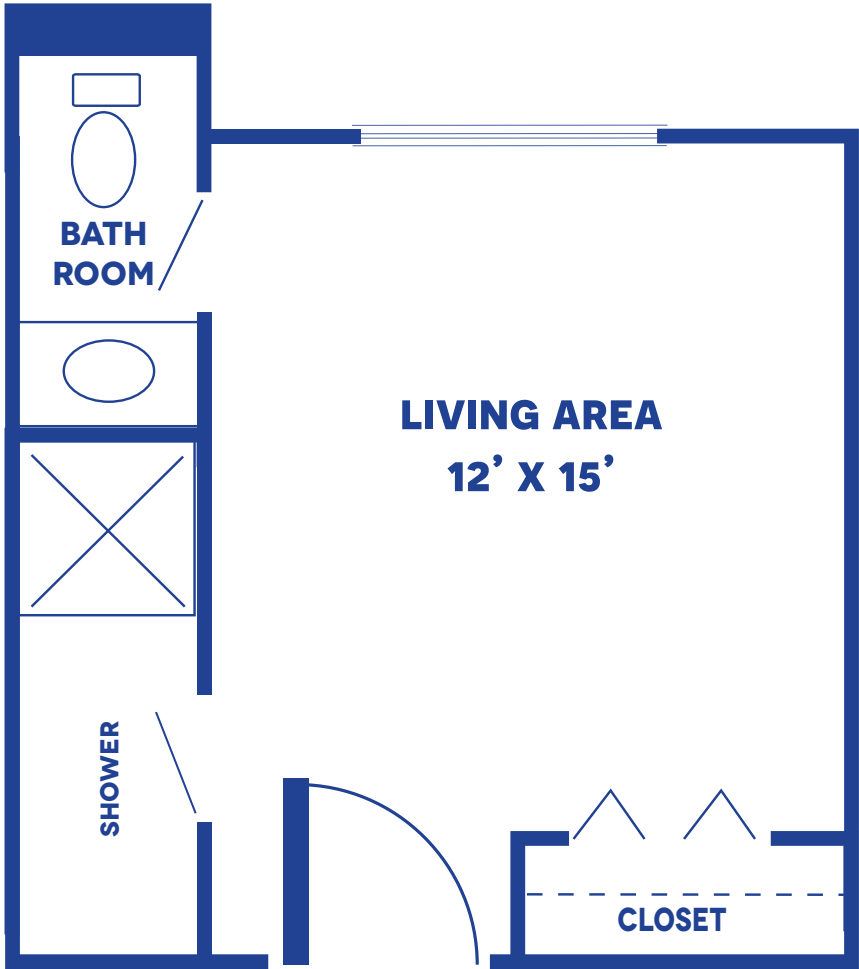

THE ROSE

KALB VILLA STUDIO / 240 SQUARE FEET

Floor plans may vary slightly and are not to scale.