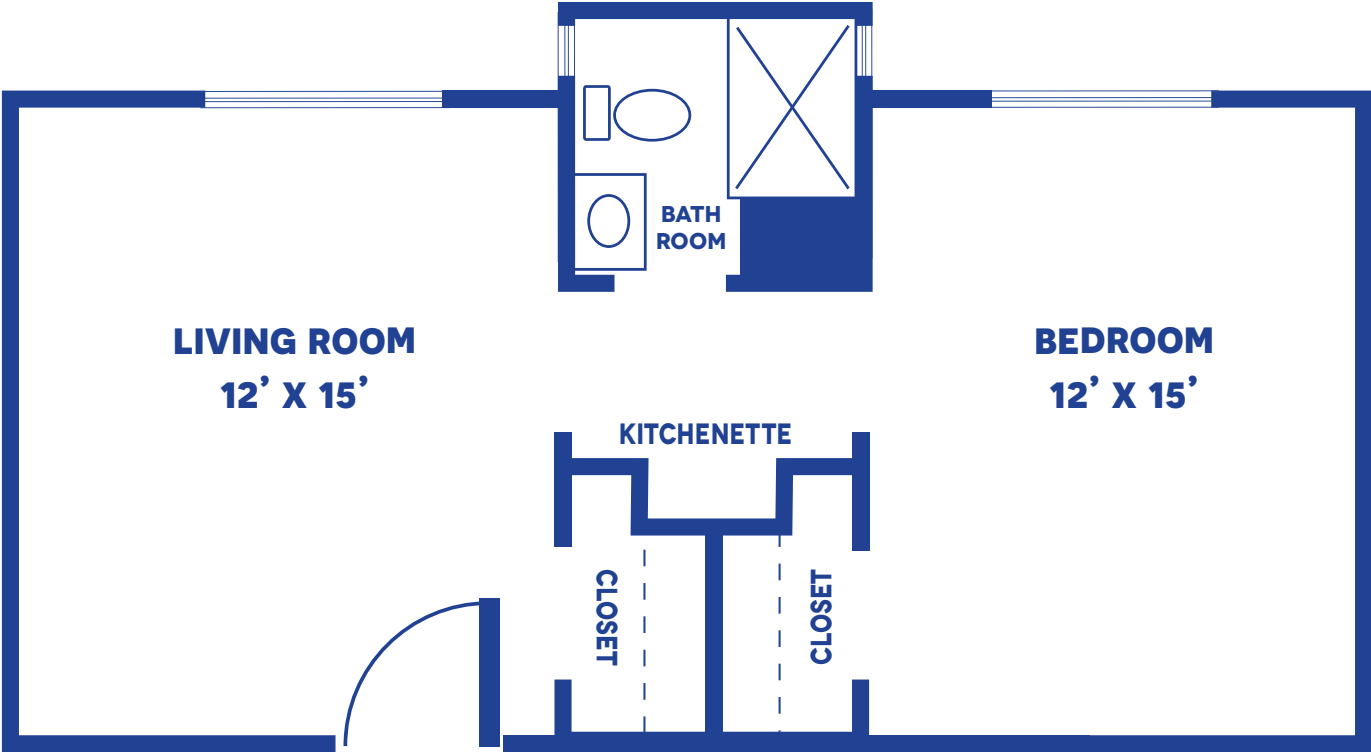

# THE LILY

KALB VILLA SUITE / 480 SQUARE FEET

*Floor plans may vary slightly and are not to scale.*