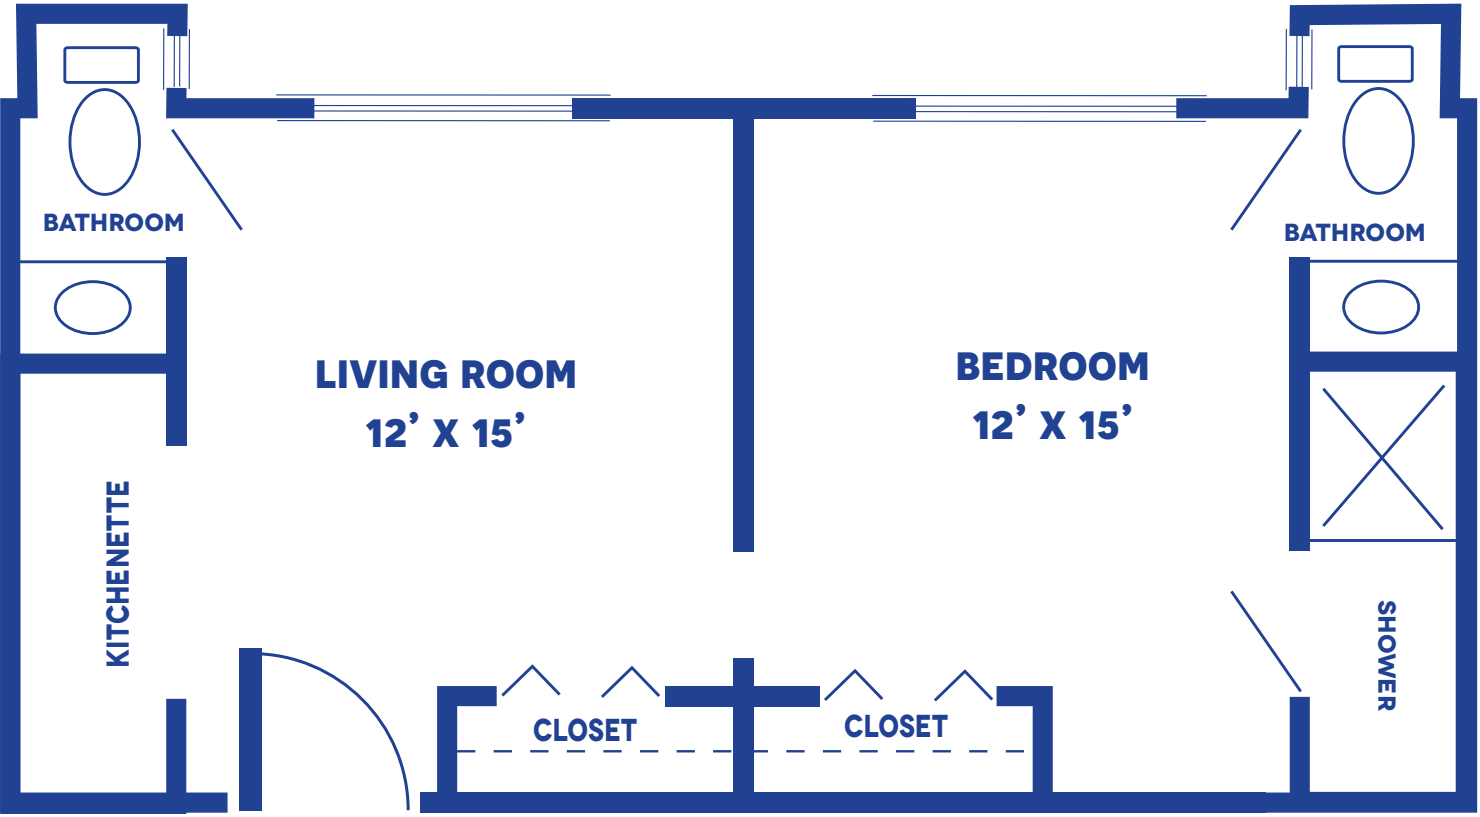

THE ORCHID

ANDERSON PLACE: MEMORY CARE – SUITE / 480 SQUARE FEET

Floor plans may vary slightly and are not to scale.