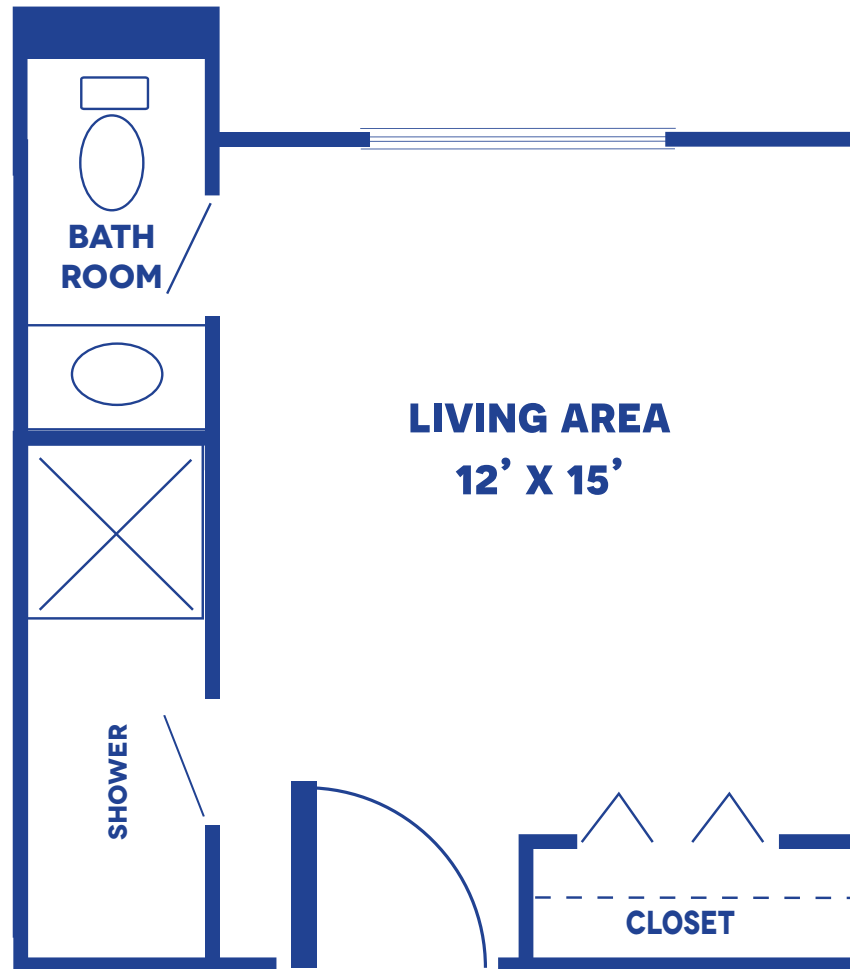

THE DAISY

ANDERSON PLACE: MEMORY CARE STUDIO / 240 SQUARE FEET

Floor plans may vary slightly and are not to scale.