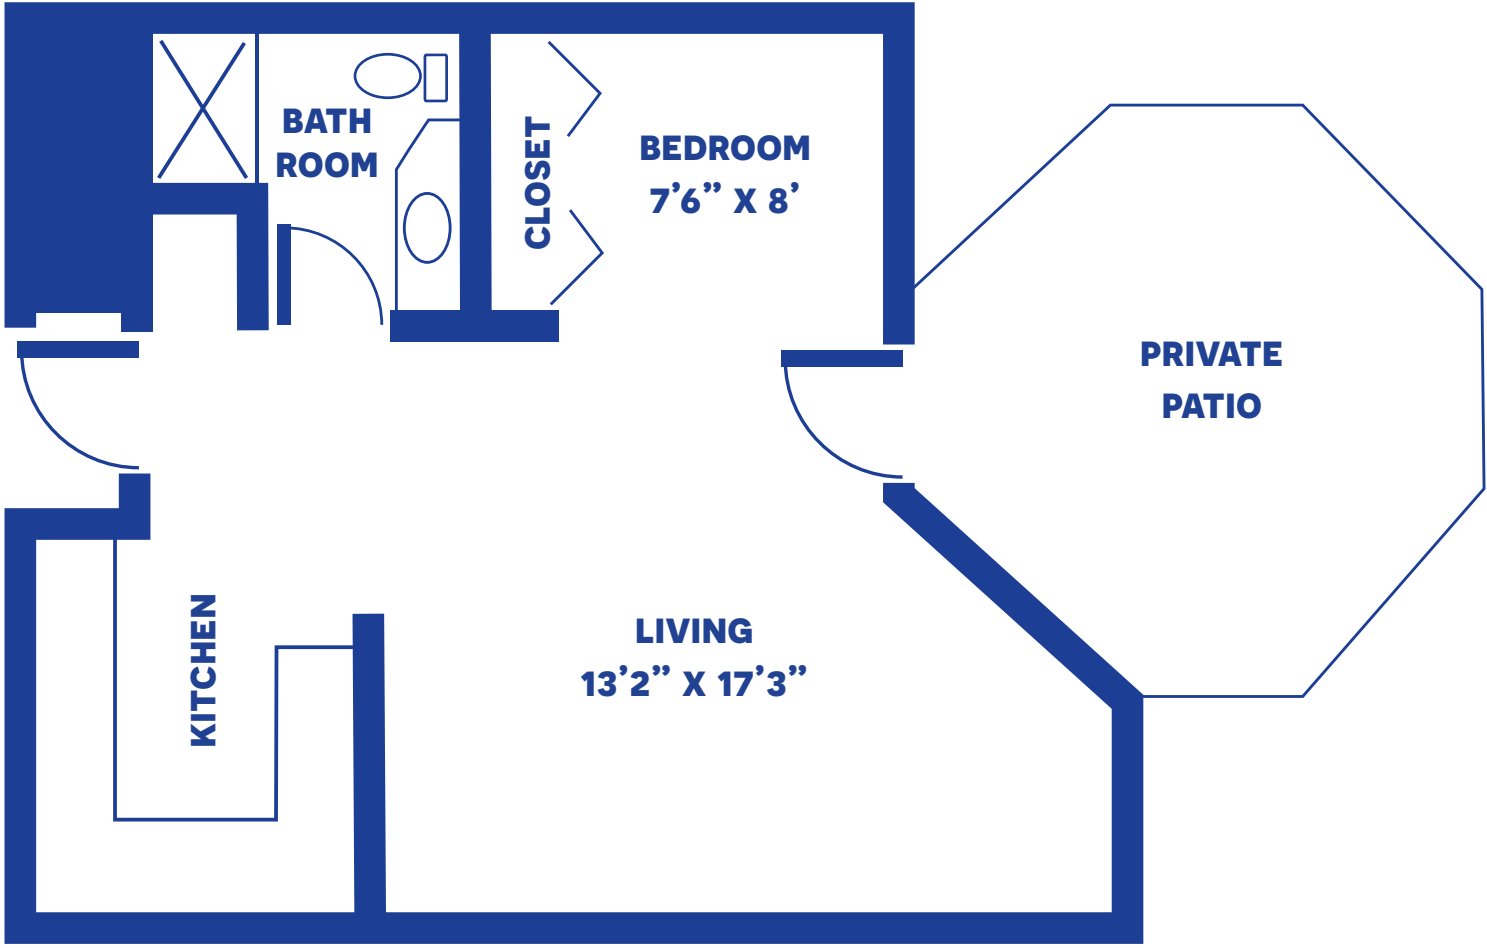

# THE REDBUD

STUDIO APARTMENT / 532 SQUARE FEET

Floor plans may vary slightly and are not to scale.