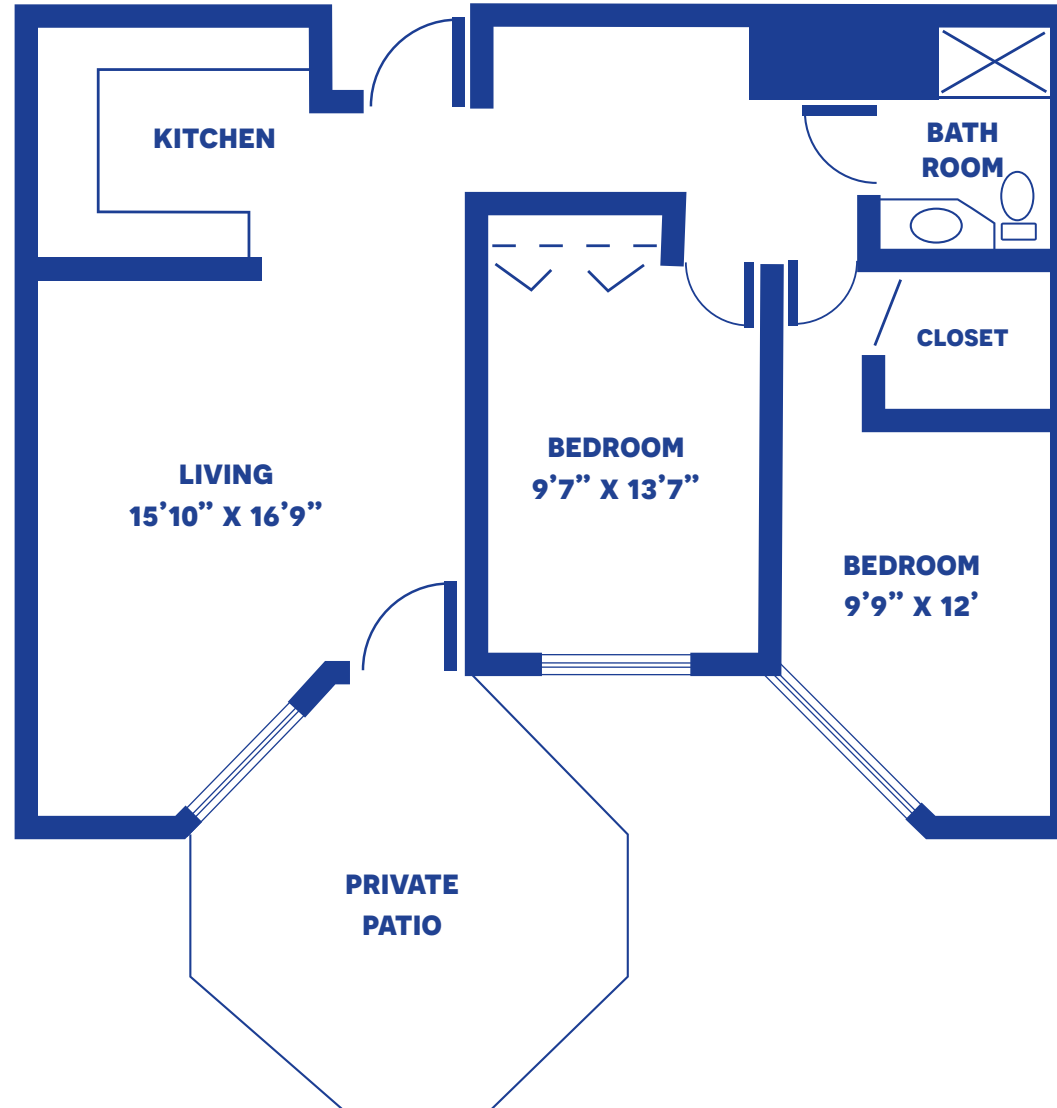

THE OAK

TWO-BEDROOM APARTMENT / 855 SQUARE FEET

Floor plans may vary slightly and are not to scale.

200 CAMPUS DR, DODGE CITY, KS 67801 • WWW.MANOROFTHEPLAINS.ORG

MANOR of the PLAINS

A PMMA® COMMUNITY