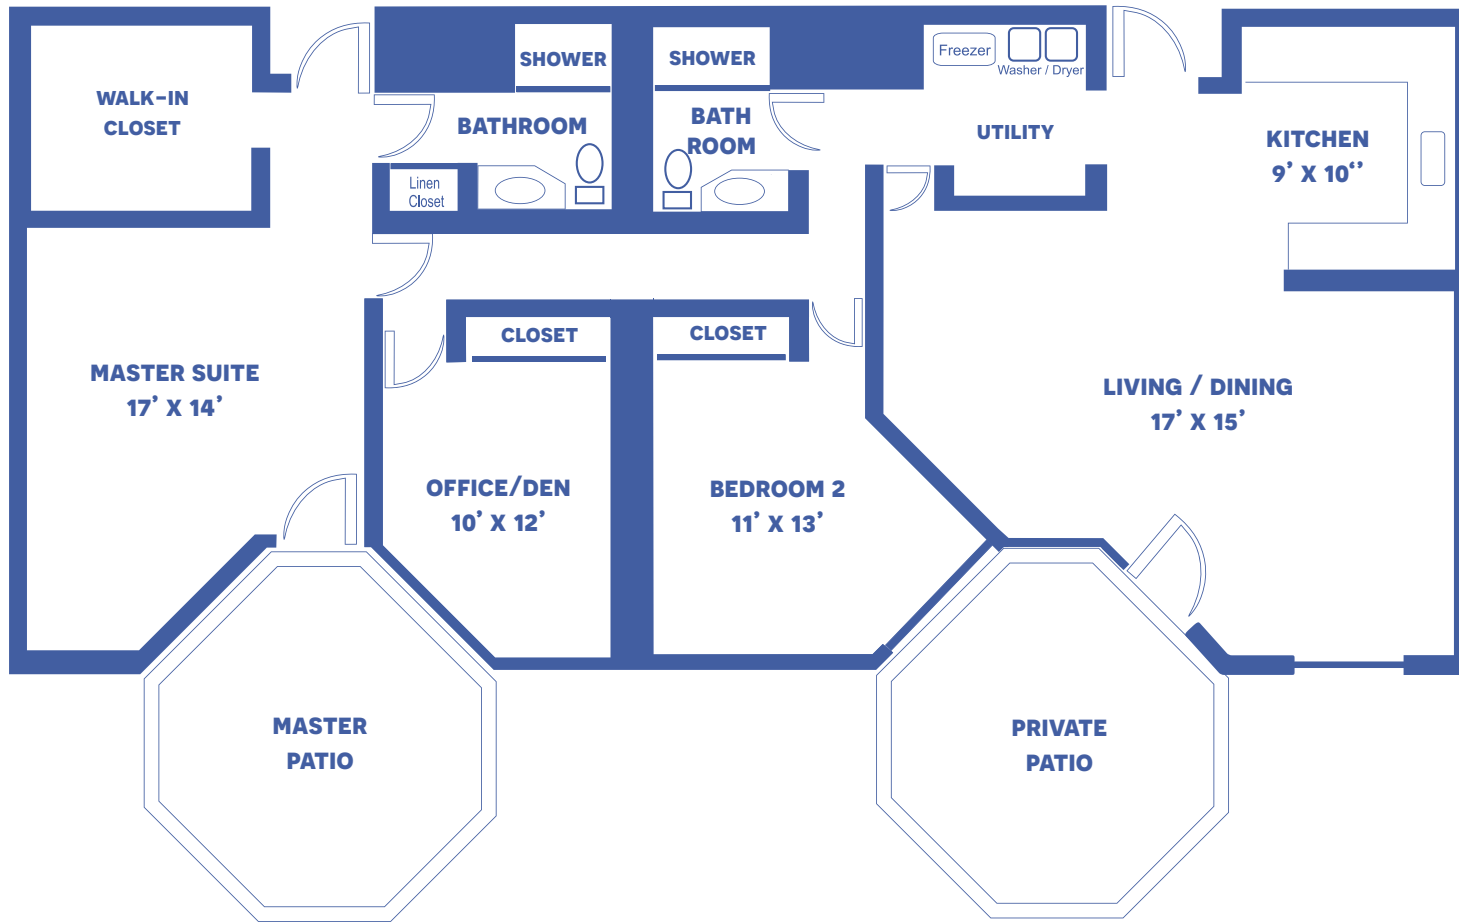

THE MULBERRY

EXECUTIVE SUITE - LAYOUT B / APPROX. 1,427 SQUARE FEET

Floor plans may vary slightly and are not to scale.