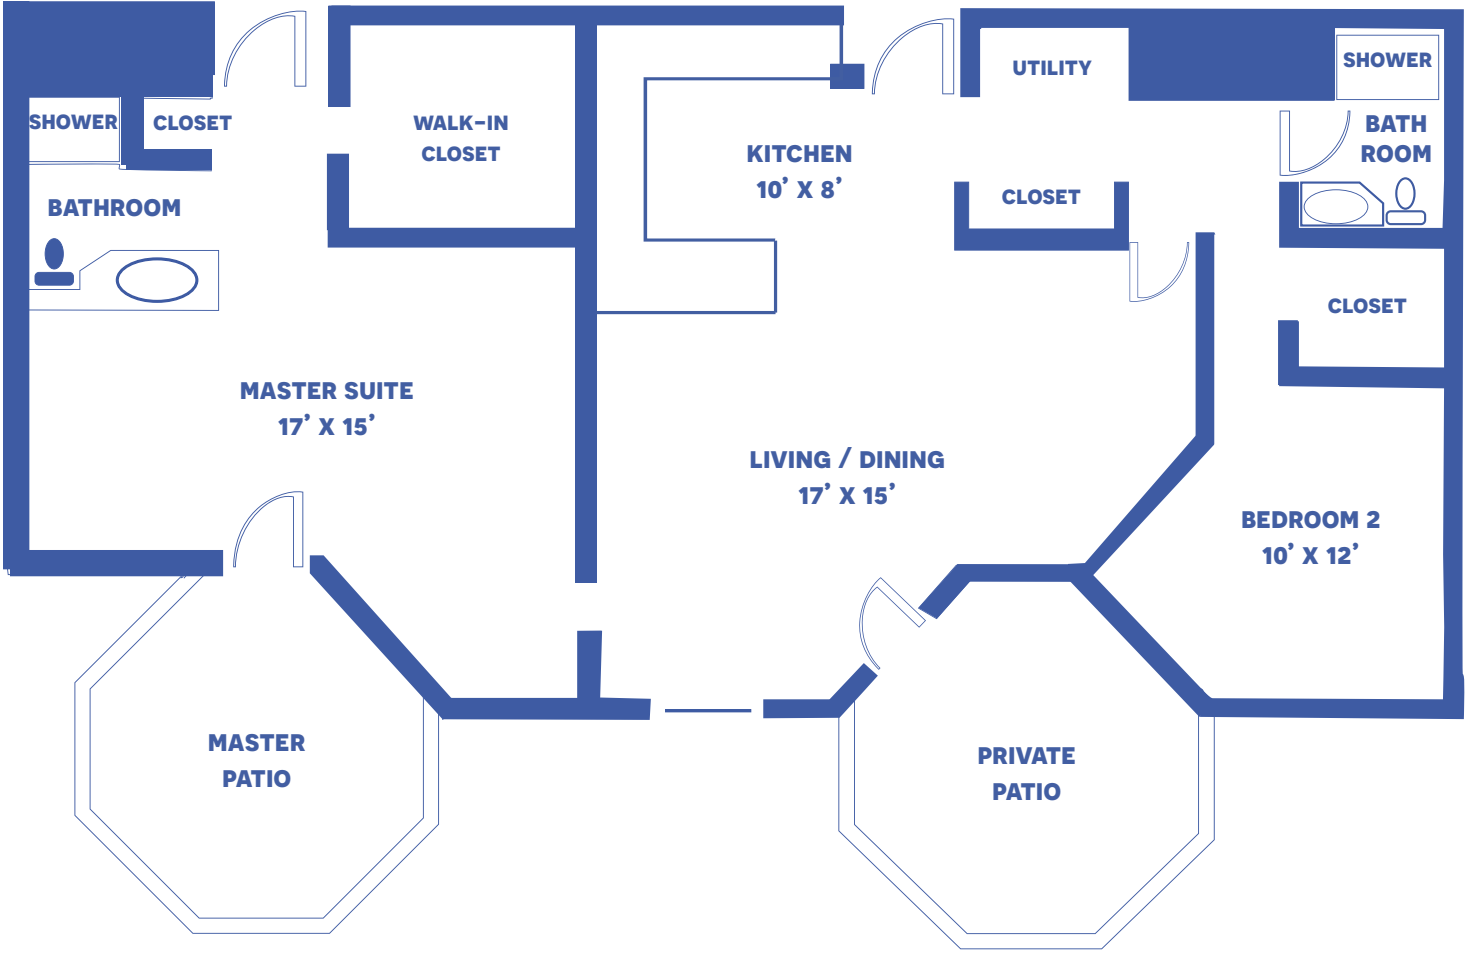

# THE MULBERRY

EXECUTIVE SUITE - LAYOUT A / APPROX. 1,427 SQUARE FEET

Floor plans may vary slightly and are not to scale.