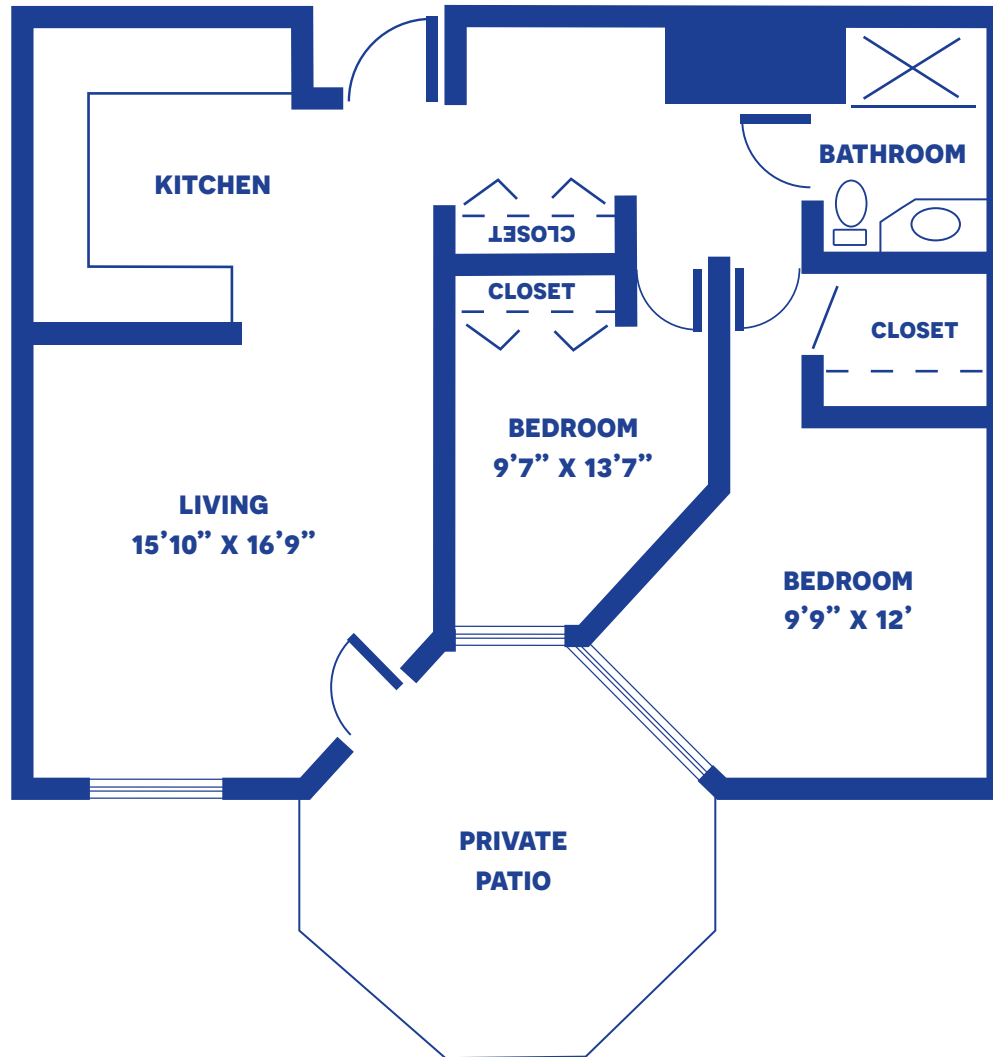

# THE COTTONWOOD

## TWO-BEDROOM LARGE APARTMENT / 895 SQUARE FEET

Floor plans may vary slightly and are not to scale.

200 CAMPUS DR, DODGE CITY, KS 67801 • [WWW.MANOROFTHEPLAINS.ORG](http://WWW.MANOROFTHEPLAINS.ORG)

**MANOR** of the **PLAINS**