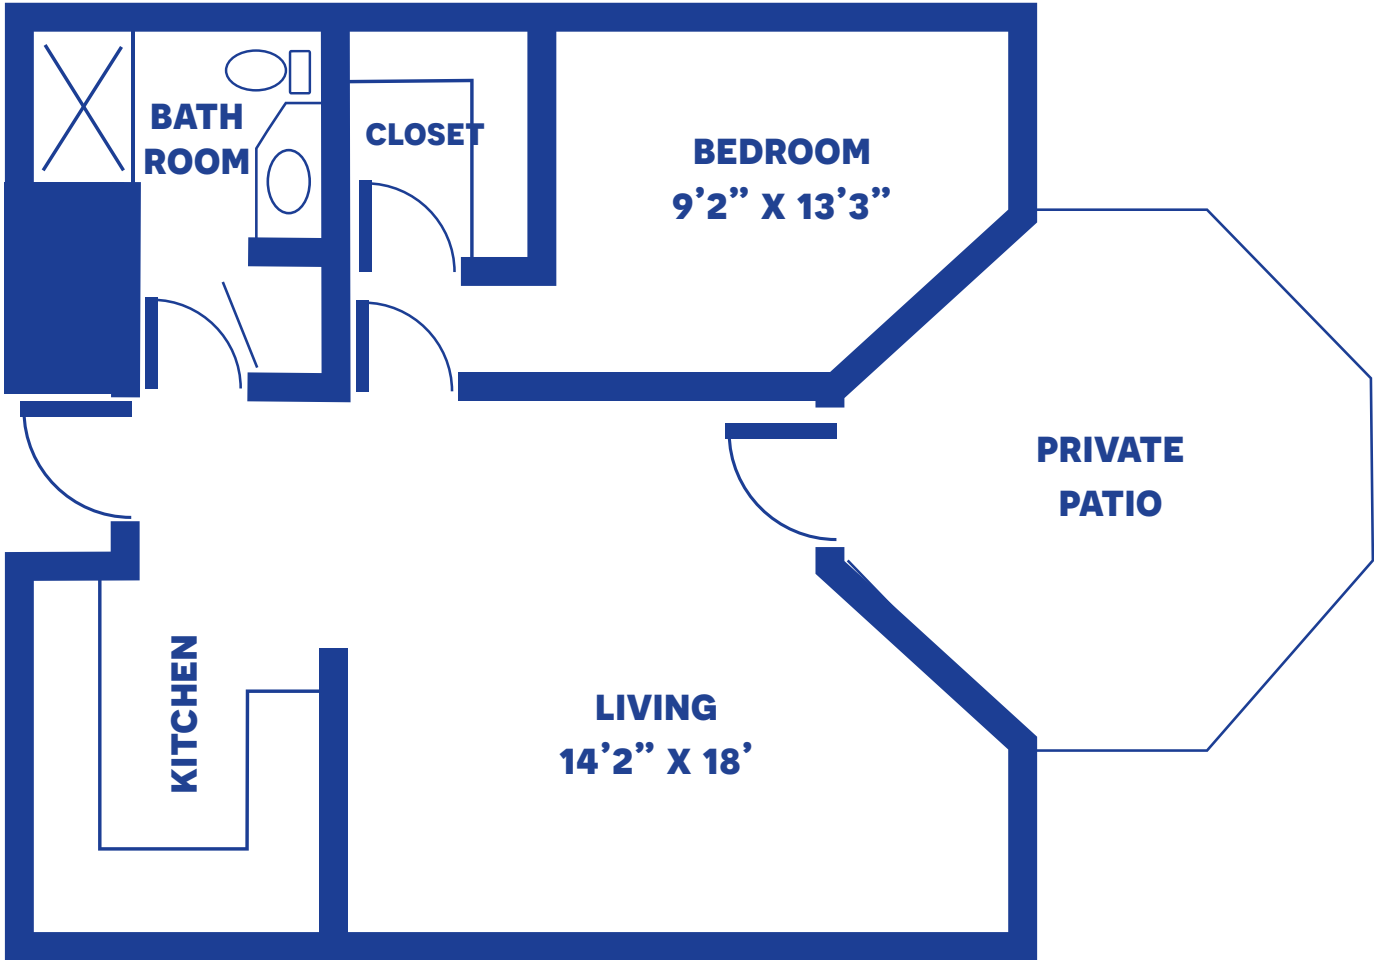

THE BRADFORD

ONE-BEDROOM APARTMENT / 625 SQUARE FEET

Floor plans may vary slightly and are not to scale.