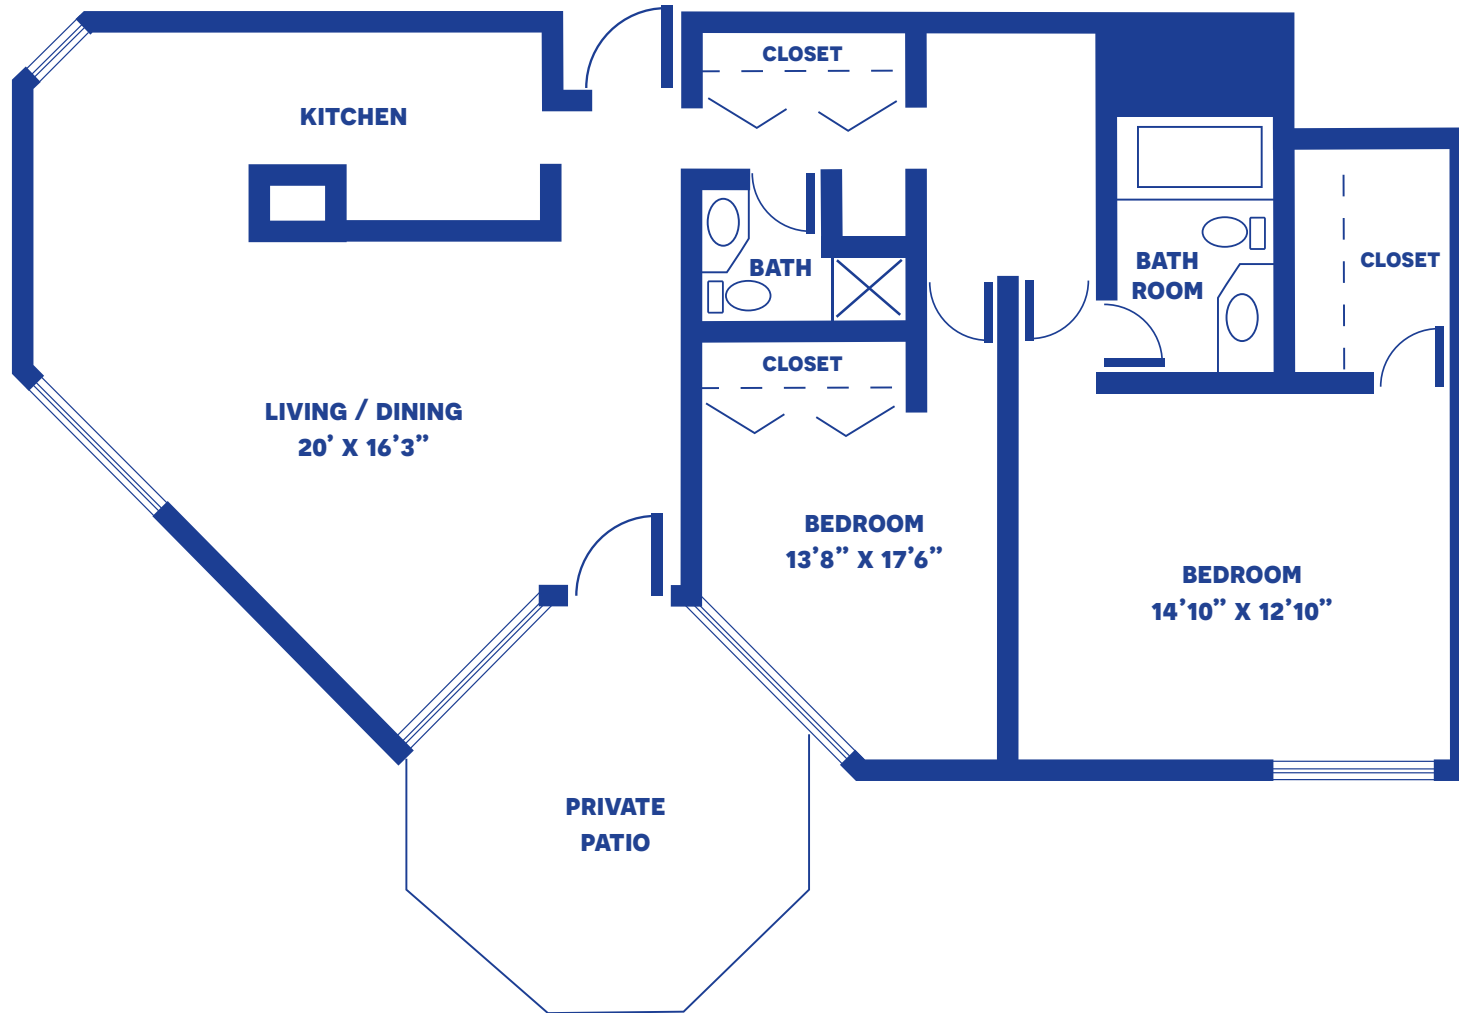

THE ASPEN

TWO-BEDROOM DELUXE APARTMENT / 1,186 SQUARE FEET

Floor plans may vary slightly and are not to scale.

200 CAMPUS DR, DODGE CITY, KS 67801 • WWW.MANOROFTHEPLAINS.ORG

MANOR of the PLAINS

A PMMA® COMMUNITY