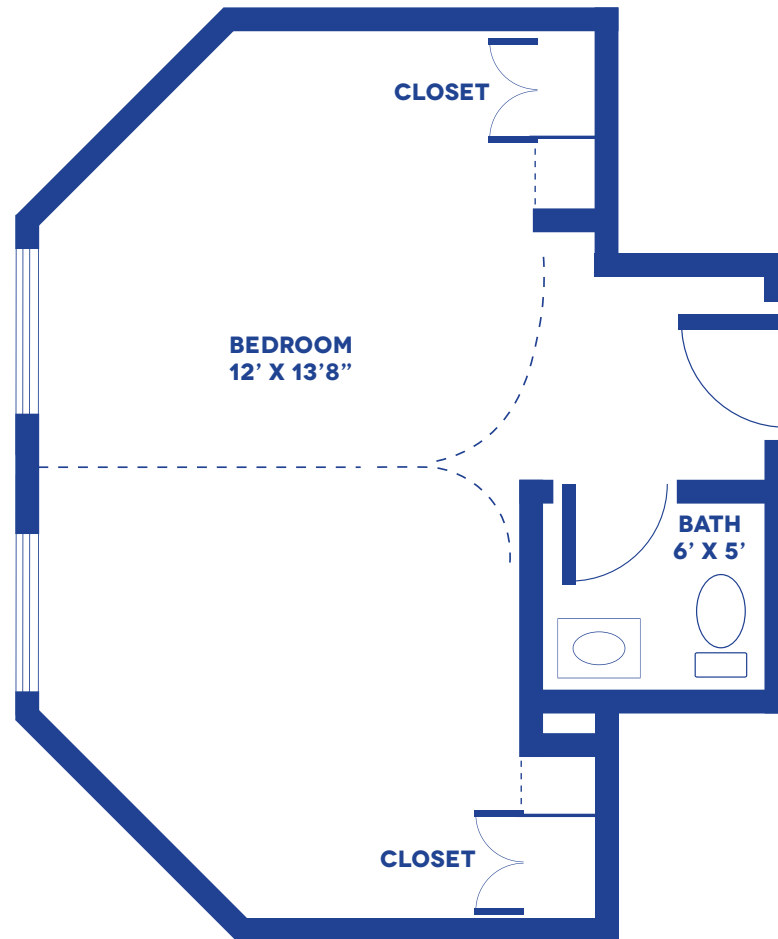

SEMI-PRIVATE RESIDENCE

LAYOUT OPTION 2 / 187 SQUARE FEET

Floor plans may vary slightly and are not to scale.