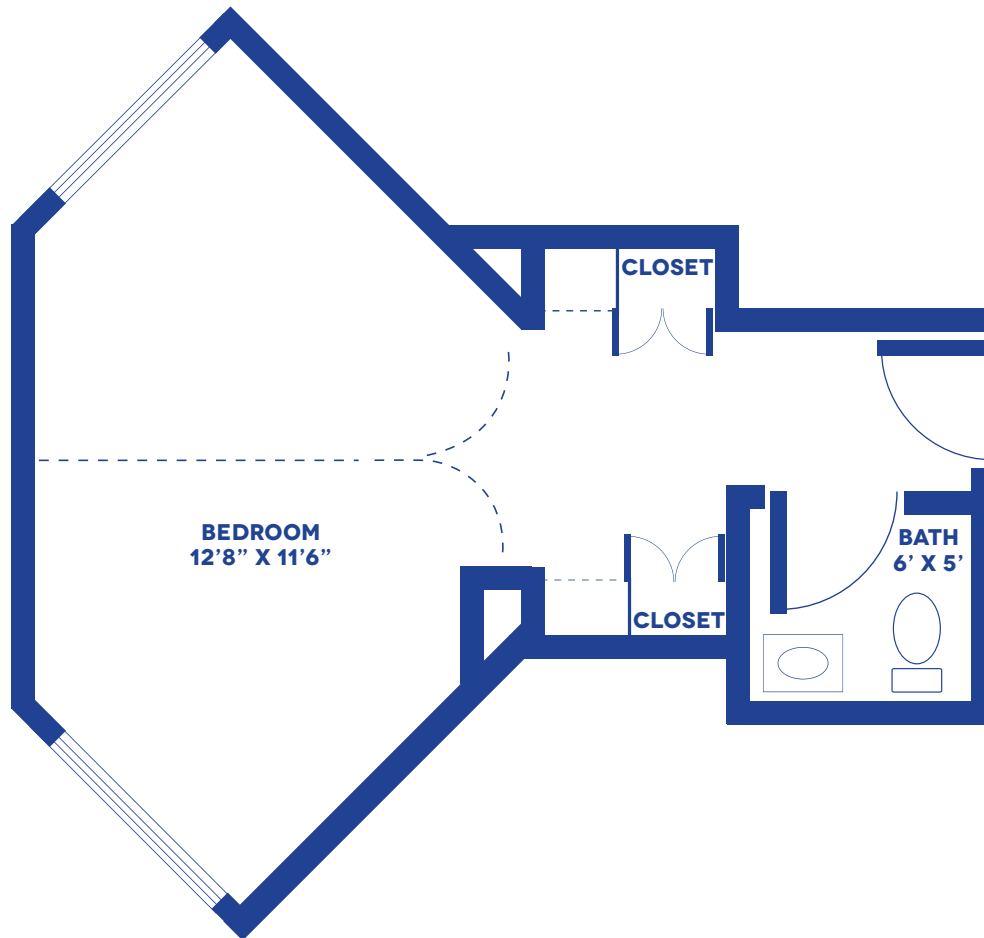

SEMI-PRIVATE RESIDENCE

LAYOUT OPTION 1 / 187 SQUARE FEET

Floor plans may vary slightly and are not to scale.