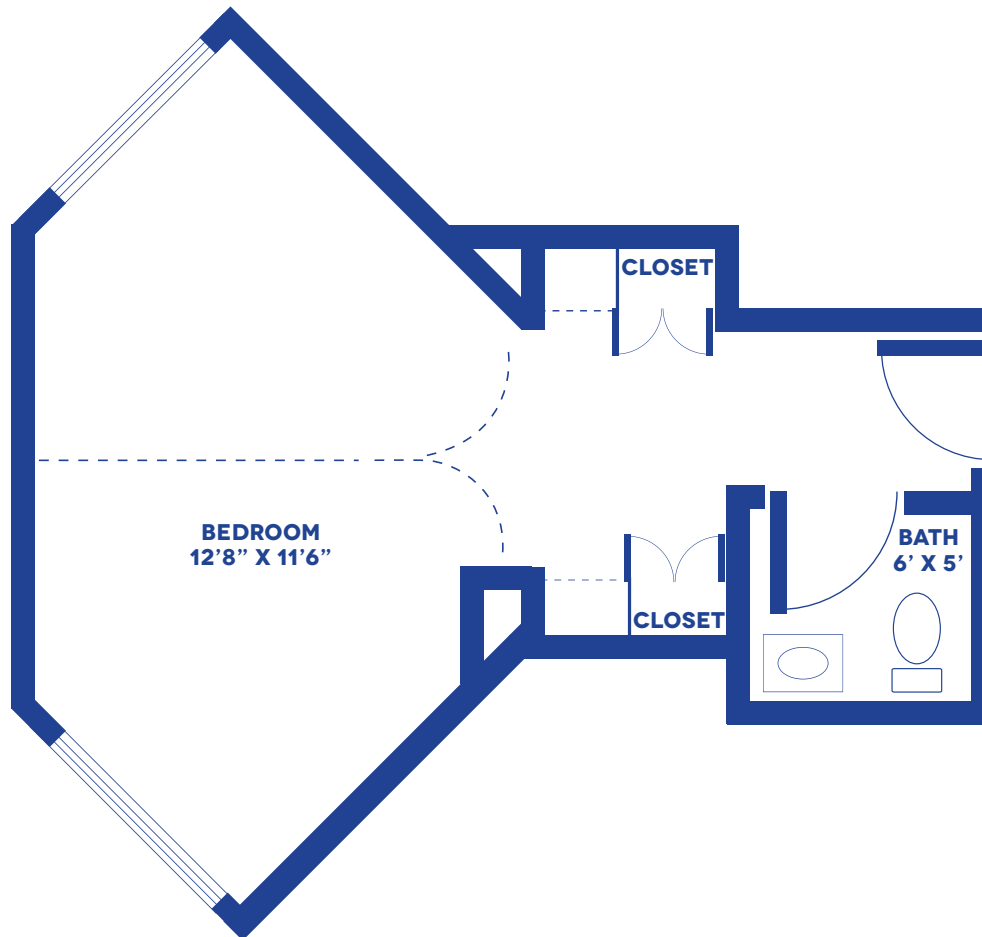

PRIVATE RESIDENCE

LAYOUT OPTION 1 / 172 SQUARE FEET

Floor plans may vary slightly and are not to scale.

PRIVATE RESIDENCE

LAYOUT OPTION 2 / 172 SQUARE FEET

Floor plans may vary slightly and are not to scale.

SEMI-PRIVATE RESIDENCE

LAYOUT OPTION 1 / 187 SQUARE FEET

Floor plans may vary slightly and are not to scale.

SEMI-PRIVATE RESIDENCE

LAYOUT OPTION 2 / 187 SQUARE FEET

Floor plans may vary slightly and are not to scale.