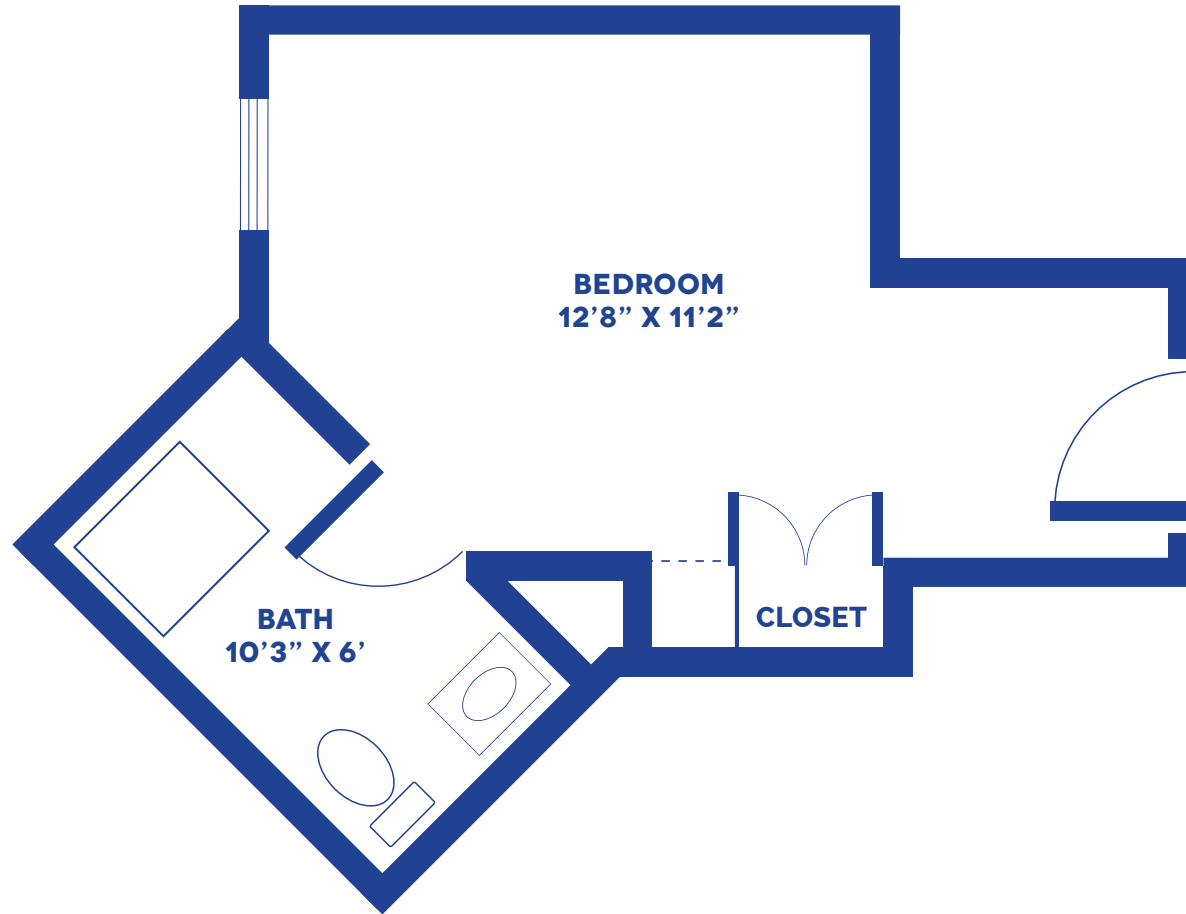

PRIVATE RESIDENCE

LAYOUT OPTION 1 / 172 SQUARE FEET

Floor plans may vary slightly and are not to scale.

PRIVATE RESIDENCE

LAYOUT OPTION 2 / 172 SQUARE FEET

Floor plans may vary slightly and are not to scale.

SEMI-PRIVATE RESIDENCE

LAYOUT OPTION 1 / 187 SQUARE FEET

Floor plans may vary slightly and are not to scale.

SEMI-PRIVATE RESIDENCE

LAYOUT OPTION 2 / 187 SQUARE FEET

Floor plans may vary slightly and are not to scale.