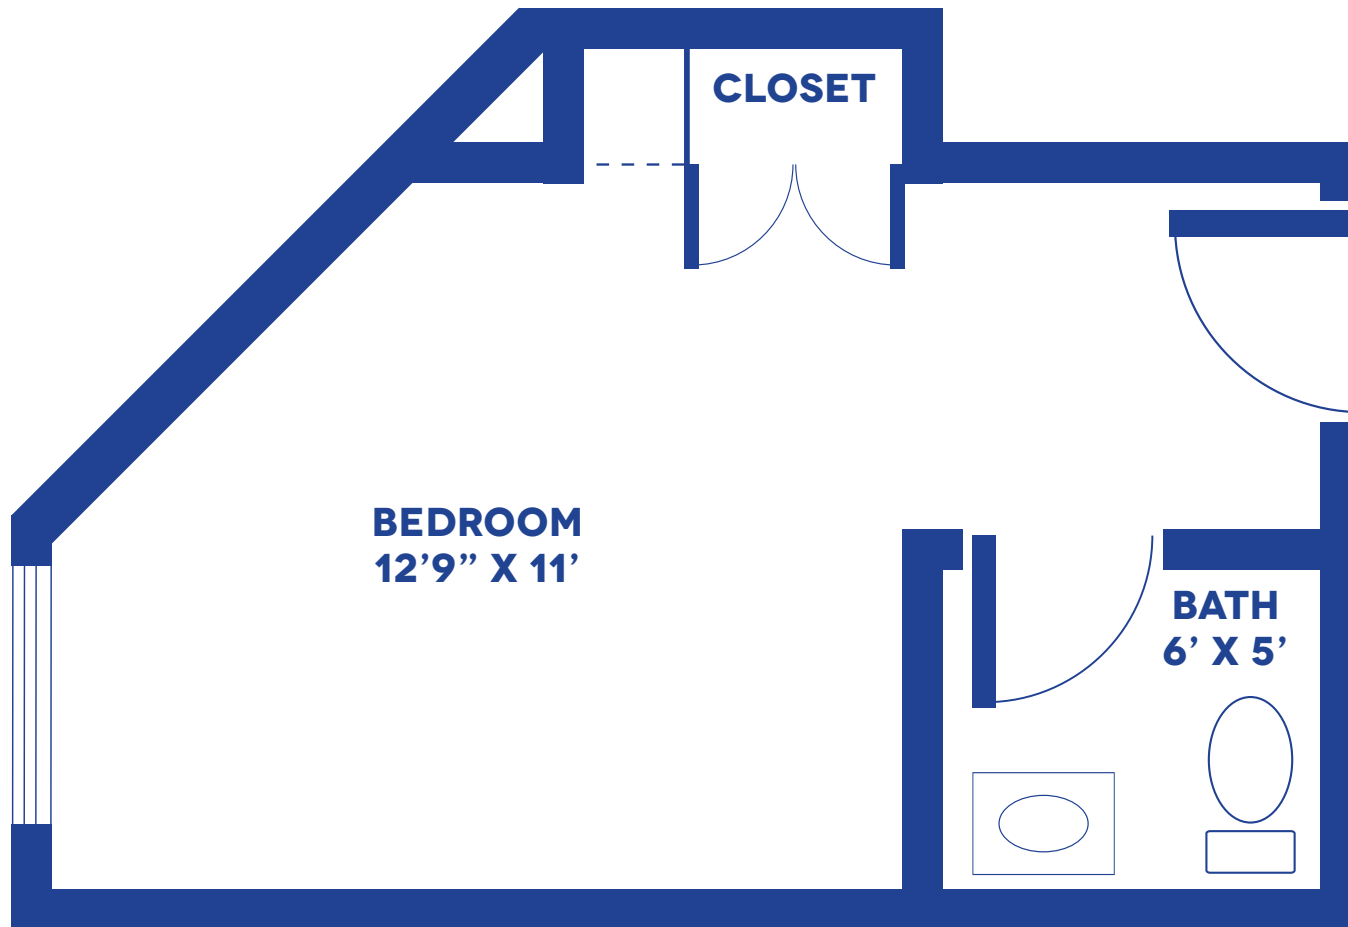

PRIVATE RESIDENCE

LAYOUT OPTION 1 / 172 SQUARE FEET

Floor plans may vary slightly and are not to scale.

PRIVATE RESIDENCE

LAYOUT OPTION 2 / 172 SQUARE FEET

Floor plans may vary slightly and are not to scale.

SEMI-PRIVATE RESIDENCE

LAYOUT OPTION 1 / 187 SQUARE FEET

Floor plans may vary slightly and are not to scale.

SEMI-PRIVATE RESIDENCE

LAYOUT OPTION 2 / 187 SQUARE FEET

Floor plans may vary slightly and are not to scale.