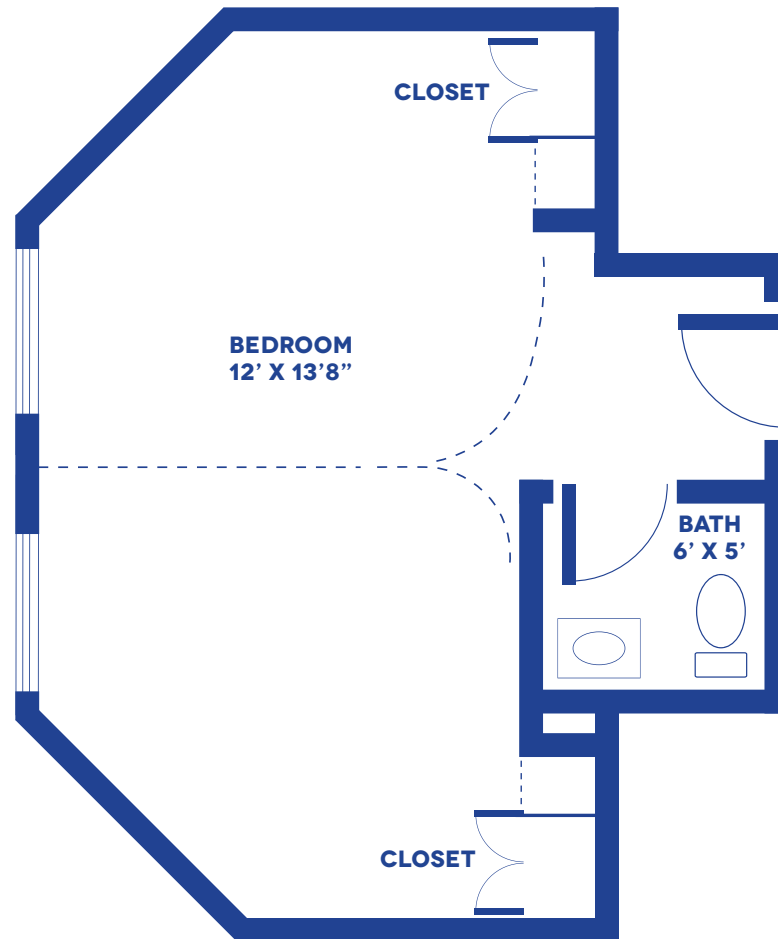

PRIVATE RESIDENCE

LAYOUT OPTION 1 / 172 SQUARE FEET

Floor plans may vary slightly and are not to scale.

PRIVATE RESIDENCE

LAYOUT OPTION 2 / 172 SQUARE FEET

Floor plans may vary slightly and are not to scale.

SEMI-PRIVATE RESIDENCE

LAYOUT OPTION 1 / 187 SQUARE FEET

Floor plans may vary slightly and are not to scale.

SEMI-PRIVATE RESIDENCE

LAYOUT OPTION 2 / 187 SQUARE FEET

Floor plans may vary slightly and are not to scale.