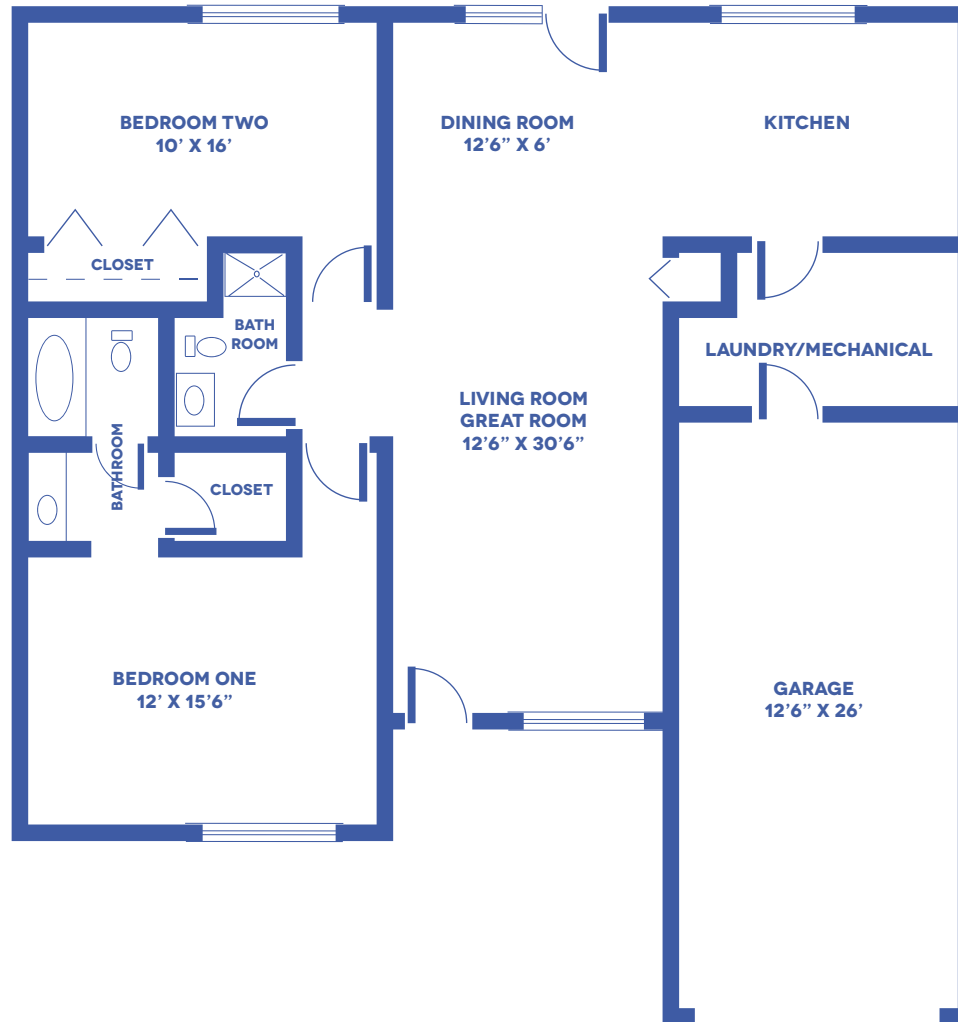

# MANORWOODS: THE SPRUCE

2-BEDROOM TOWNHOME / NO BASEMENT / APPROX. 1,313 SQUARE FEET

Floor plans may vary slightly and are not to scale.

1429 KASOLD DR, LAWRENCE, KS 66409 • [WWW.LAWRENCEPRESBYTERIANMANOR.ORG](http://WWW.LAWRENCEPRESBYTERIANMANOR.ORG)

**LAWRENCE**  
Presbyterian Manor®