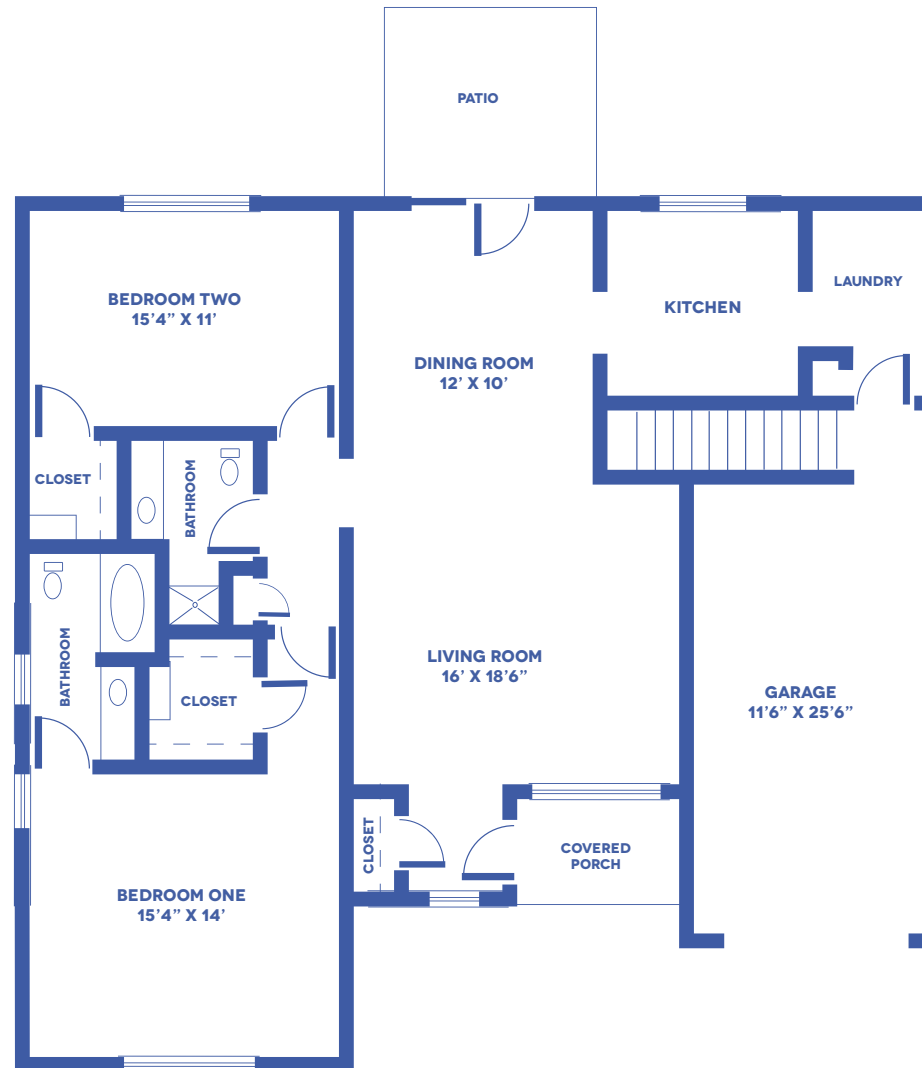

MANORWOODS: THE MAPLE

2-BEDROOM TOWNHOME / BASEMENT / APPROX. 1,306 – 2,612 SQUARE FEET

Floor plans may vary slightly and are not to scale.