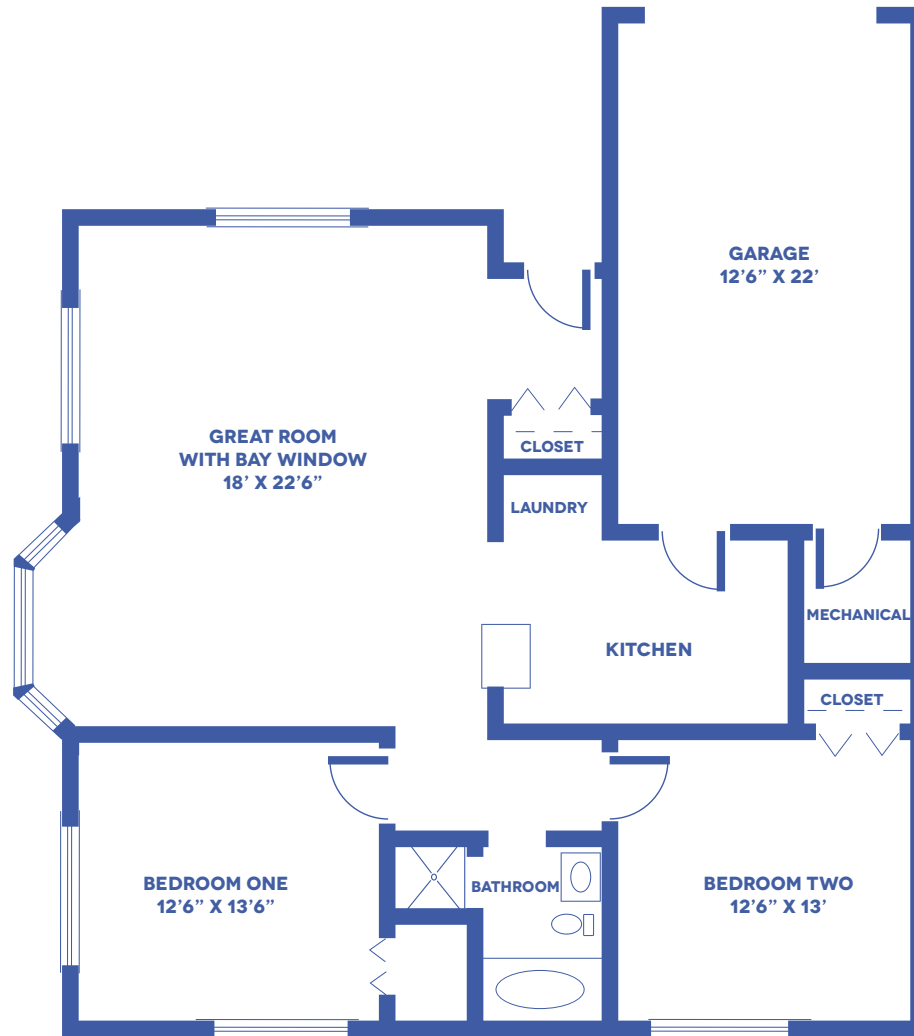

# MANORWOODS: THE CHERRY

2-BEDROOM TOWNHOME / NO BASEMENT / APPROX. 1,220 SQUARE FEET

Floor plans may vary slightly and are not to scale.

1429 KASOLD DR, LAWRENCE, KS 66409 • [WWW.LAWRENCEPRESBYTERIANMANOR.ORG](http://WWW.LAWRENCEPRESBYTERIANMANOR.ORG)

**LAWRENCE**  
Presbyterian Manor®