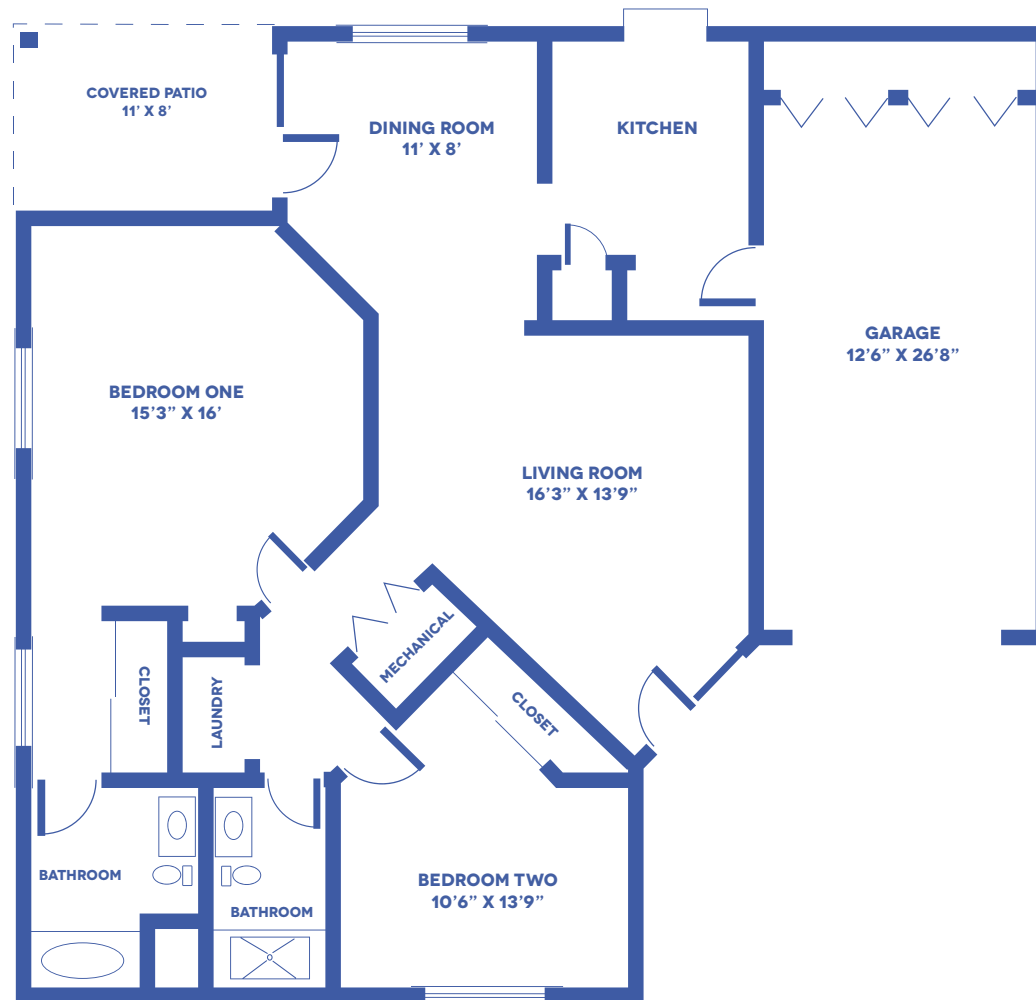

MANORWOODS: THE CEDAR

2-BEDROOM TOWNHOME / NO BASEMENT / APPROX. 1,178 SQUARE FEET

Floor plans may vary slightly and are not to scale.

1429 KASOLD DR, LAWRENCE, KS 66409 • WWW.LAWRENCEPRESBYTERIANMANOR.ORG

LAWRENCE
Presbyterian Manor®