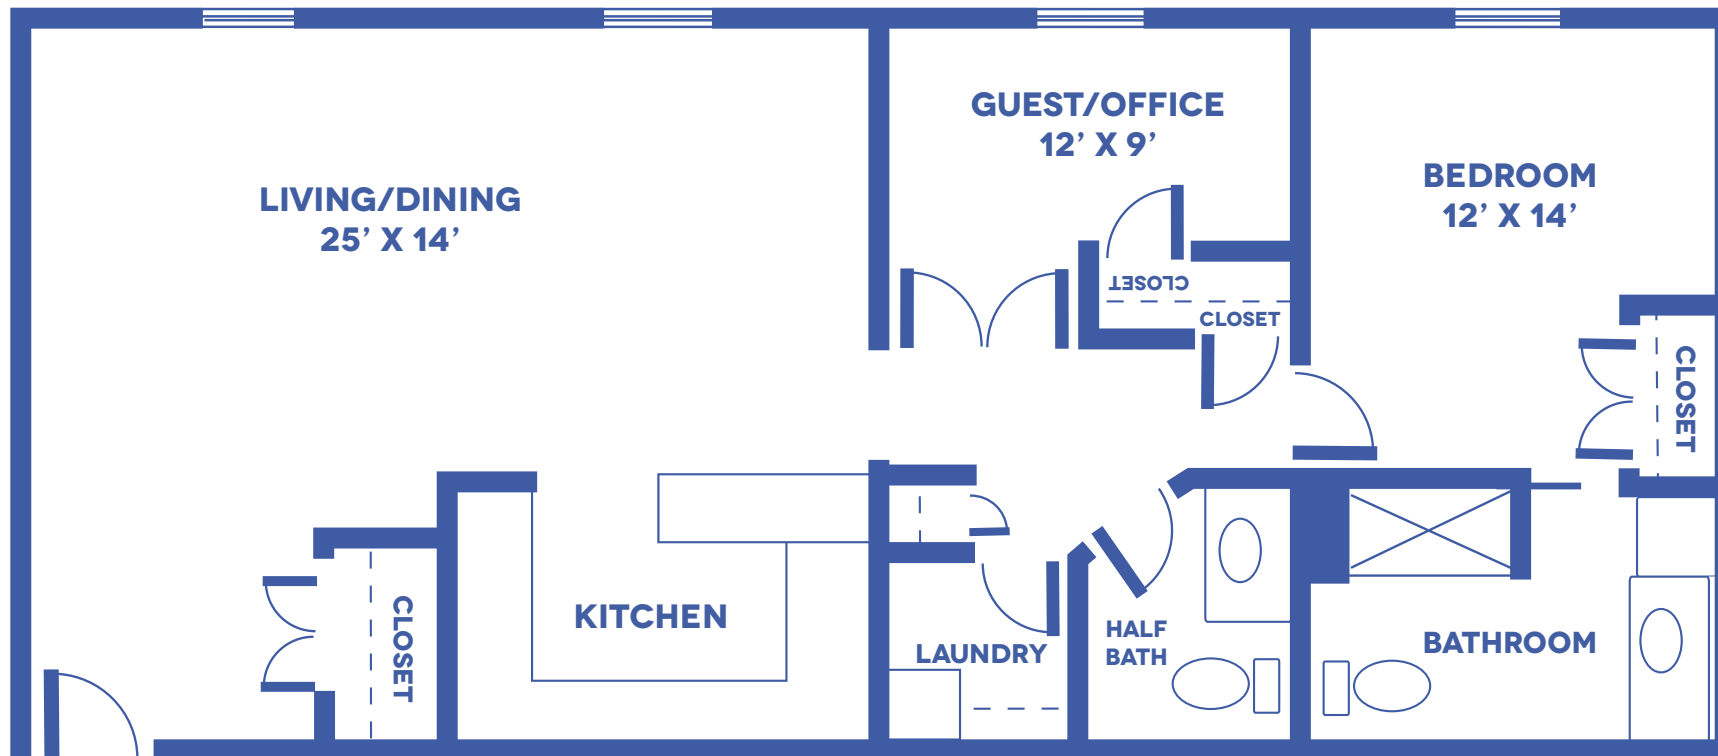

SUNFLOWER TOWER: THE PRIMROSE

2-BEDROOM DELUXE / THIRD FLOOR / APPROX. 1,100 SQUARE FEET

Floor plans may vary slightly and are not to scale.