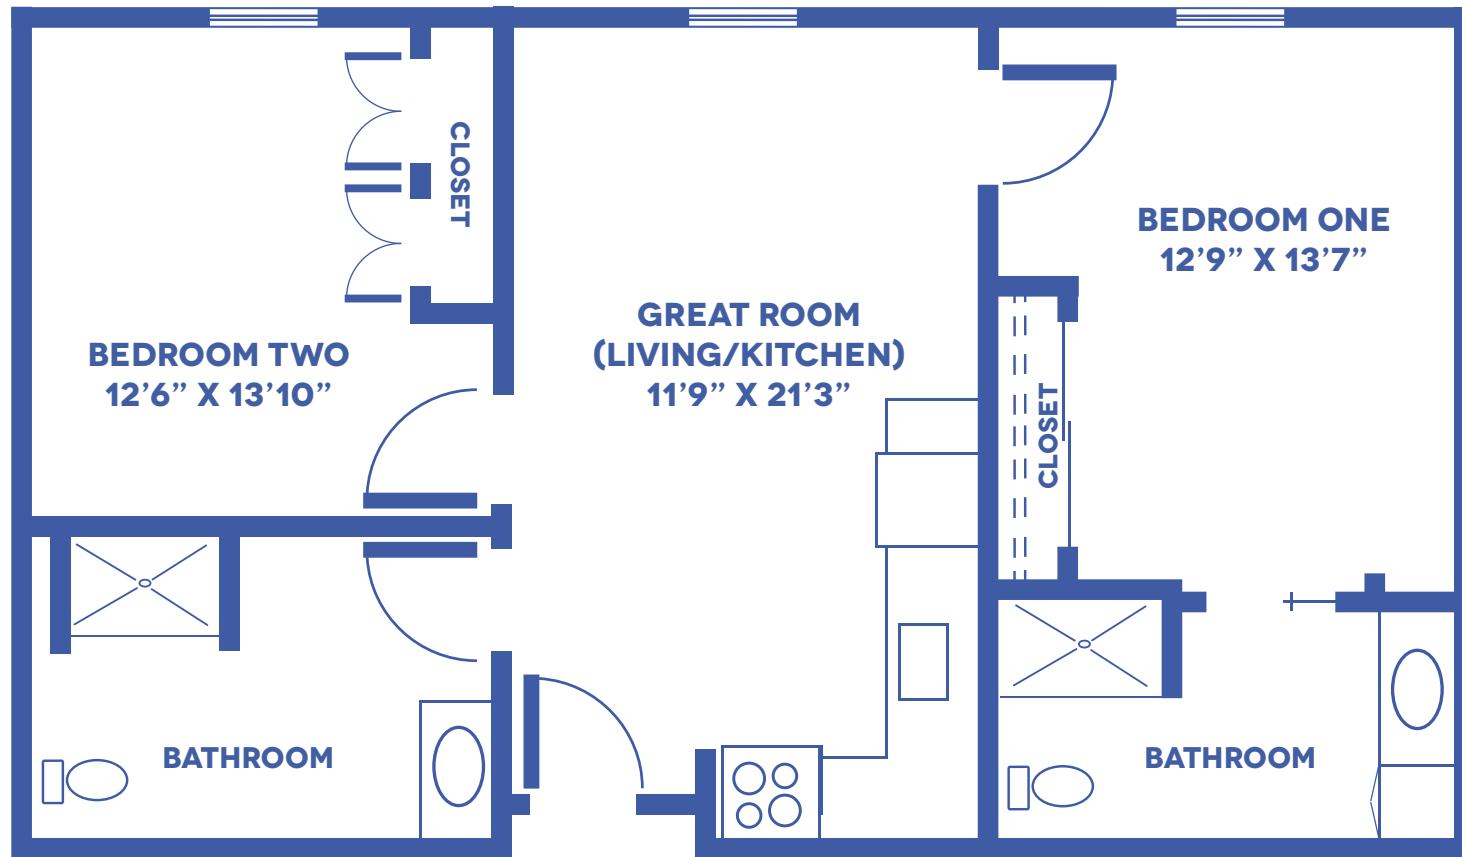

# SUNFLOWER TOWER: THE POPPY

2-BEDROOM, 2-BATHROOM / APPROX. 814 SQUARE FEET

Floor plans may vary slightly and are not to scale.

1429 KASOLD DR, LAWRENCE, KS 66409 • [WWW.LAWRENCEPRESBYTERIANMANOR.ORG](http://WWW.LAWRENCEPRESBYTERIANMANOR.ORG)

**LAWRENCE**  
Presbyterian Manor®