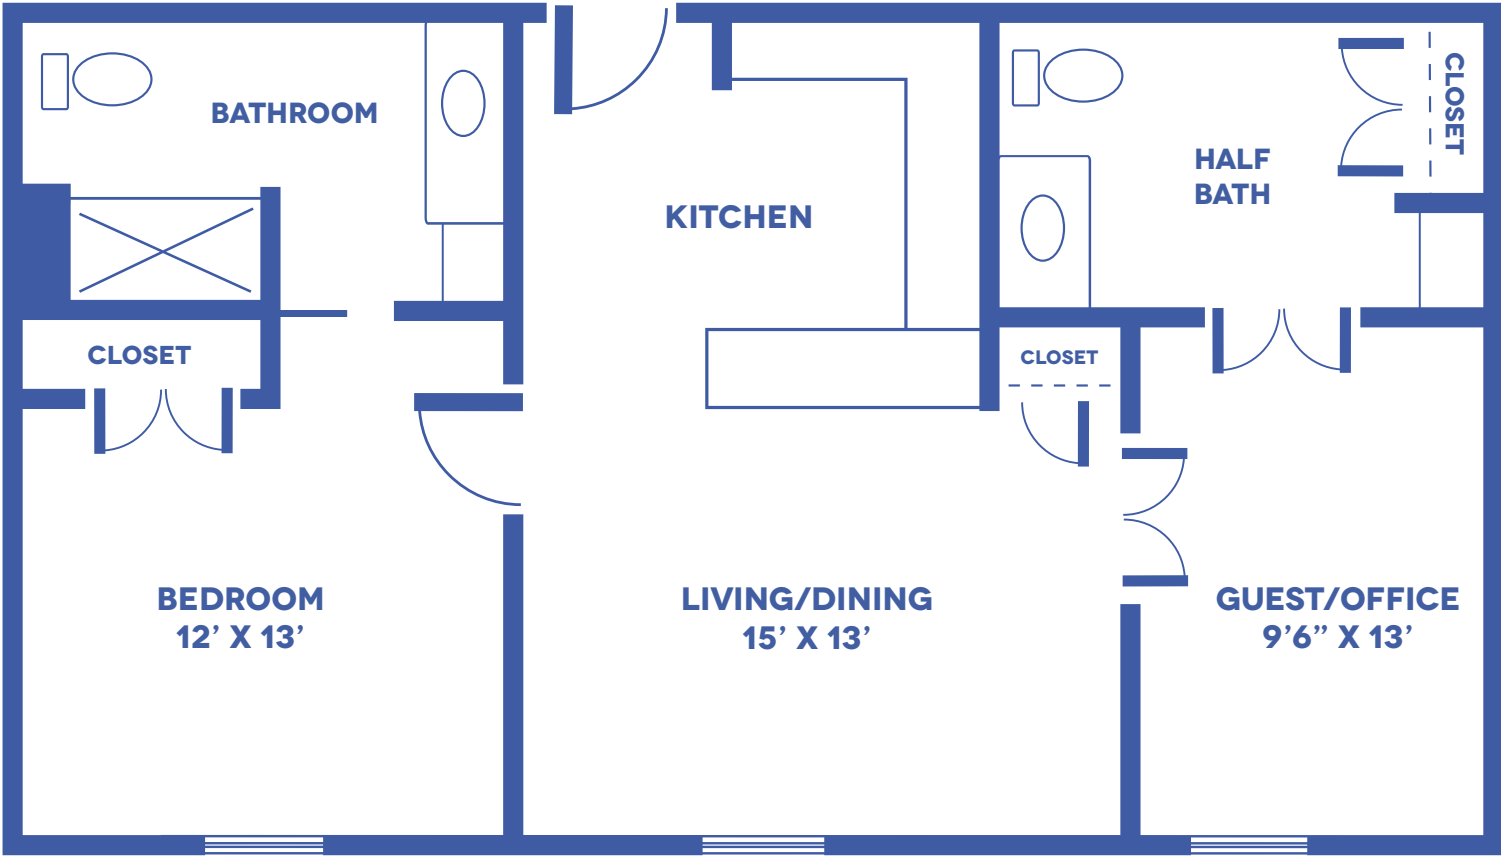

SUNFLOWER TOWER: THE MARIGOLD

2-BEDROOM / THIRD FLOOR / APPROX. 836 SQUARE FEET

Floor plans may vary slightly and are not to scale.

LAWRENCE
Presbyterian Manor®