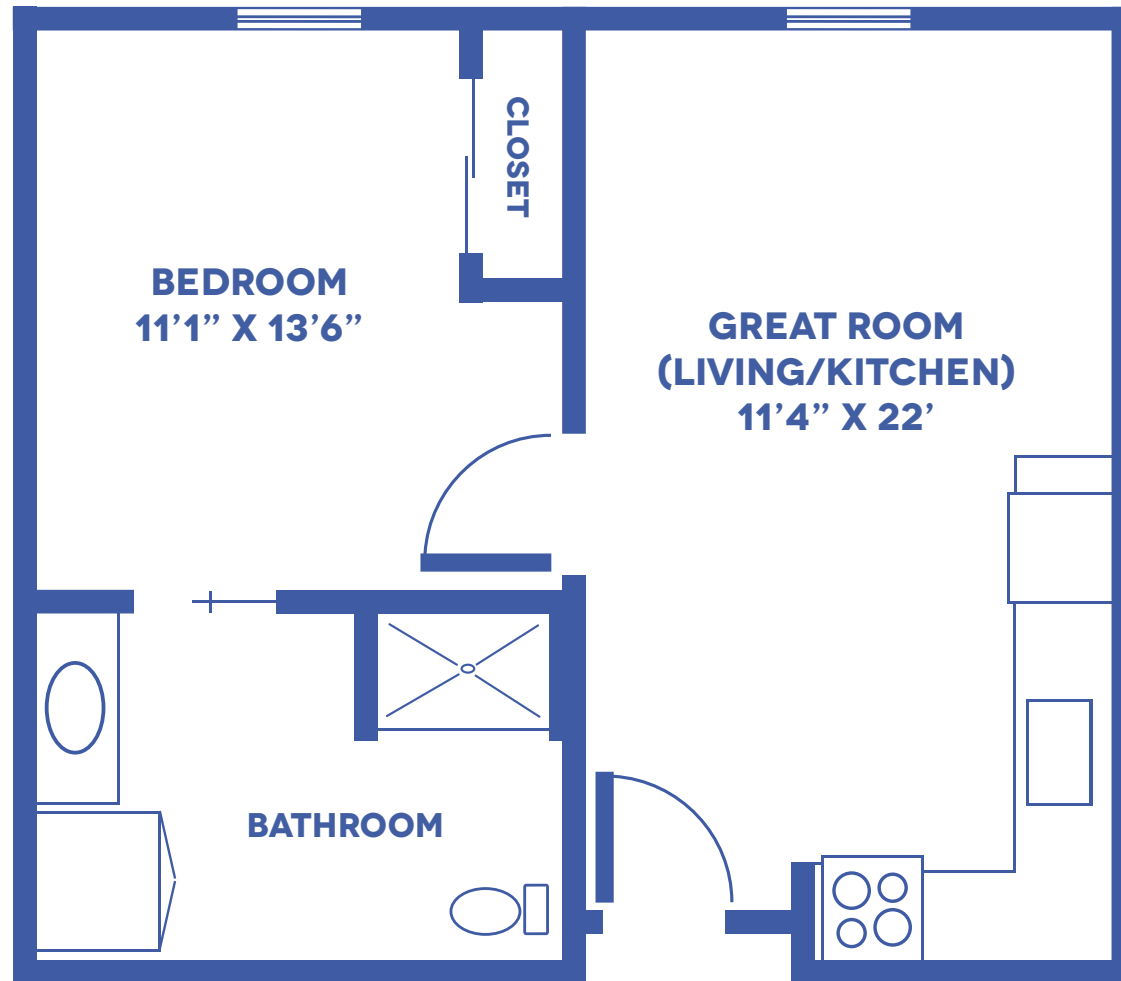

# SUNFLOWER TOWER: THE LILY

1-BEDROOM / APPROX. 540 SQUARE FEET

Floor plans may vary slightly and are not to scale.

1429 KASOLD DR, LAWRENCE, KS 66409 • [WWW.LAWRENCEPRESBYTERIANMANOR.ORG](http://WWW.LAWRENCEPRESBYTERIANMANOR.ORG)

**LAWRENCE**  
Presbyterian Manor®