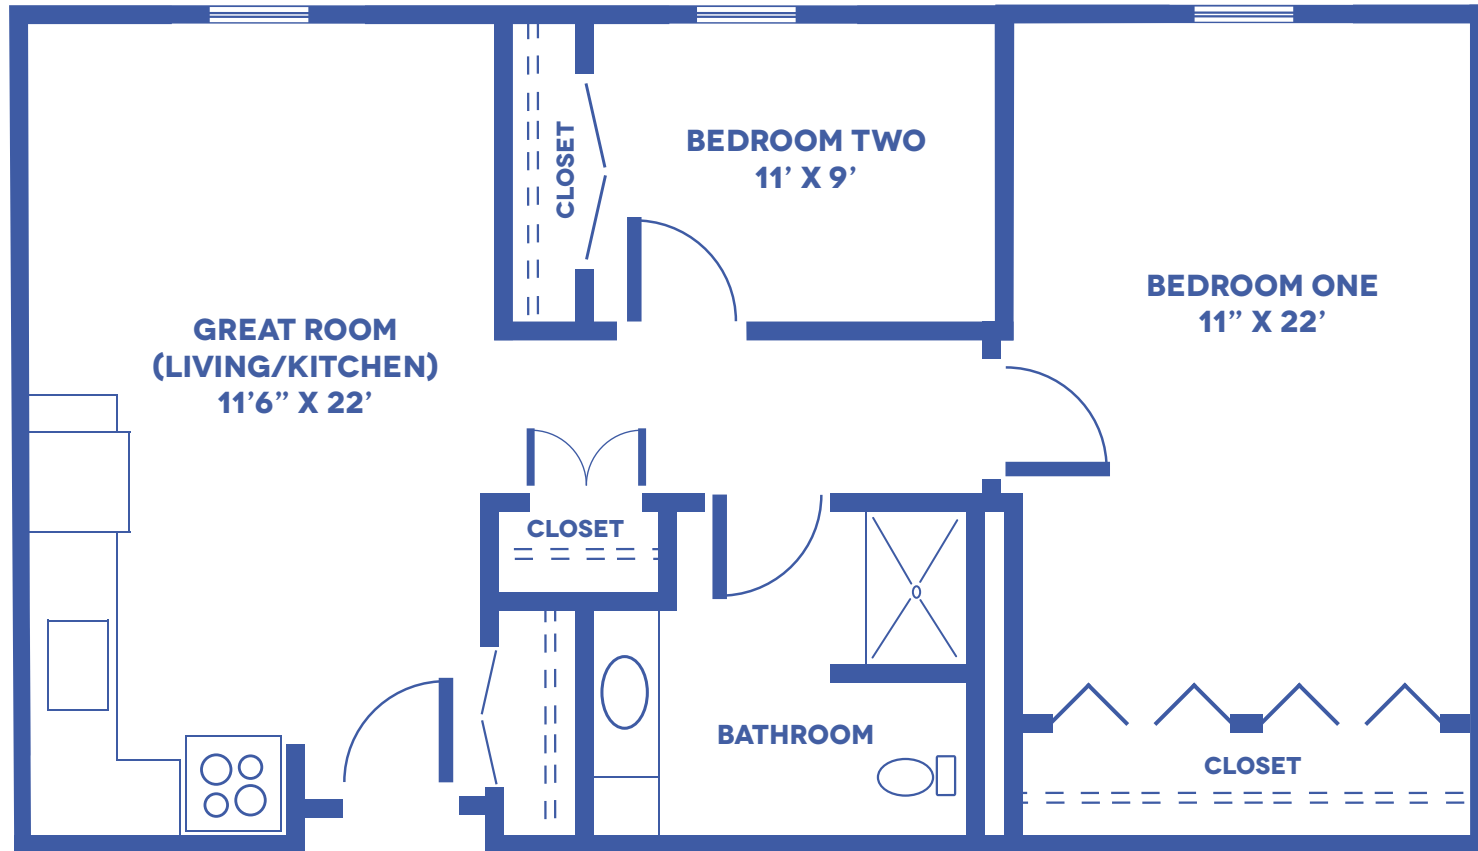

# SUNFLOWER TOWER: THE DAISY

2-BEDROOM, 1-BATHROOM / APPROX. 726 SQUARE FEET

Floor plans may vary slightly and are not to scale.

1429 KASOLD DR, LAWRENCE, KS 66409 • [WWW.LAWRENCEPRESBYTERIANMANOR.ORG](http://WWW.LAWRENCEPRESBYTERIANMANOR.ORG)

**LAWRENCE**  
Presbyterian Manor®