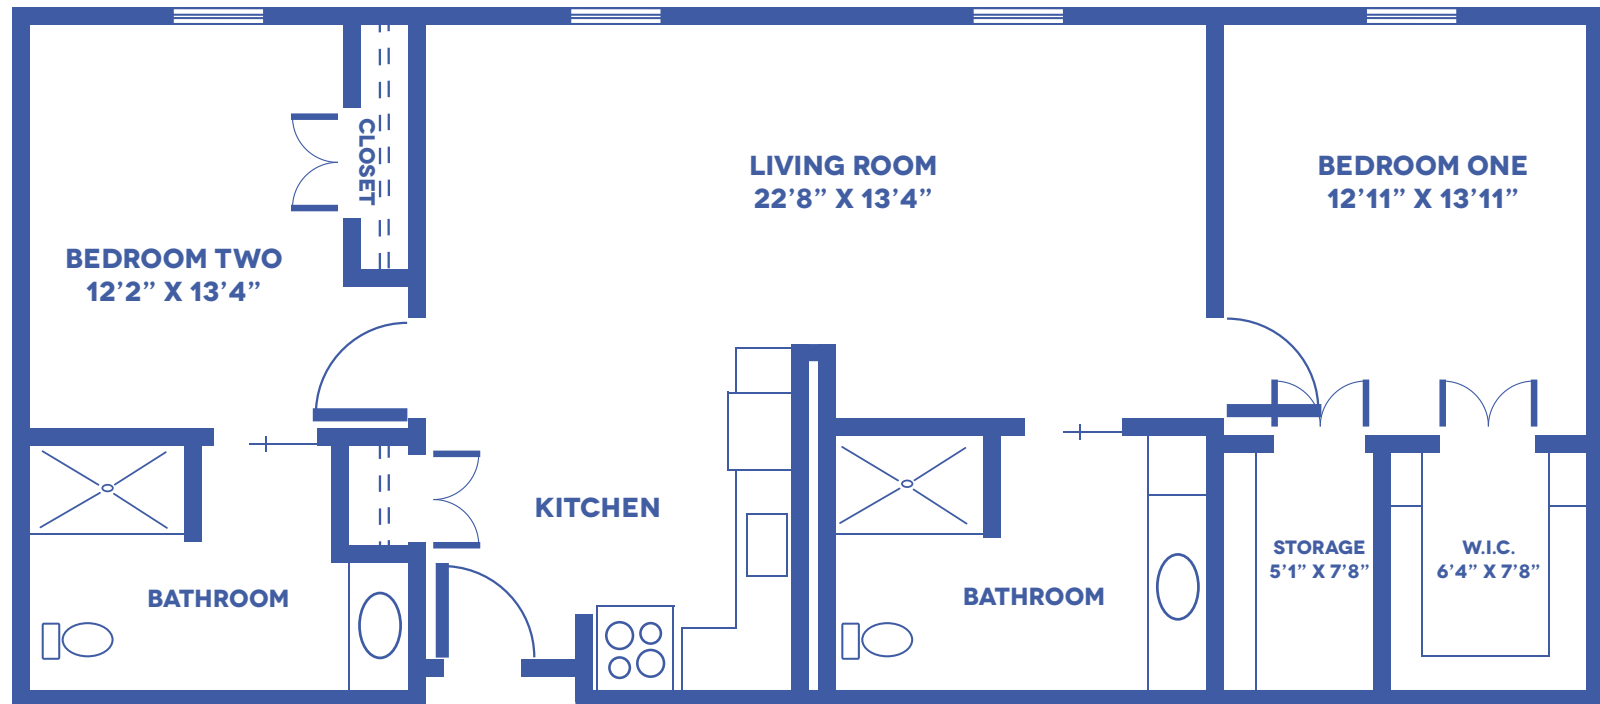

SUNFLOWER TOWER: THE ASTER

2-BEDROOM / APPROX. 1,034 SQUARE FEET

Floor plans may vary slightly and are not to scale.

1429 KASOLD DR, LAWRENCE, KS 66409 • WWW.LAWRENCEPRESBYTERIANMANOR.ORG

LAWRENCE
Presbyterian Manor®