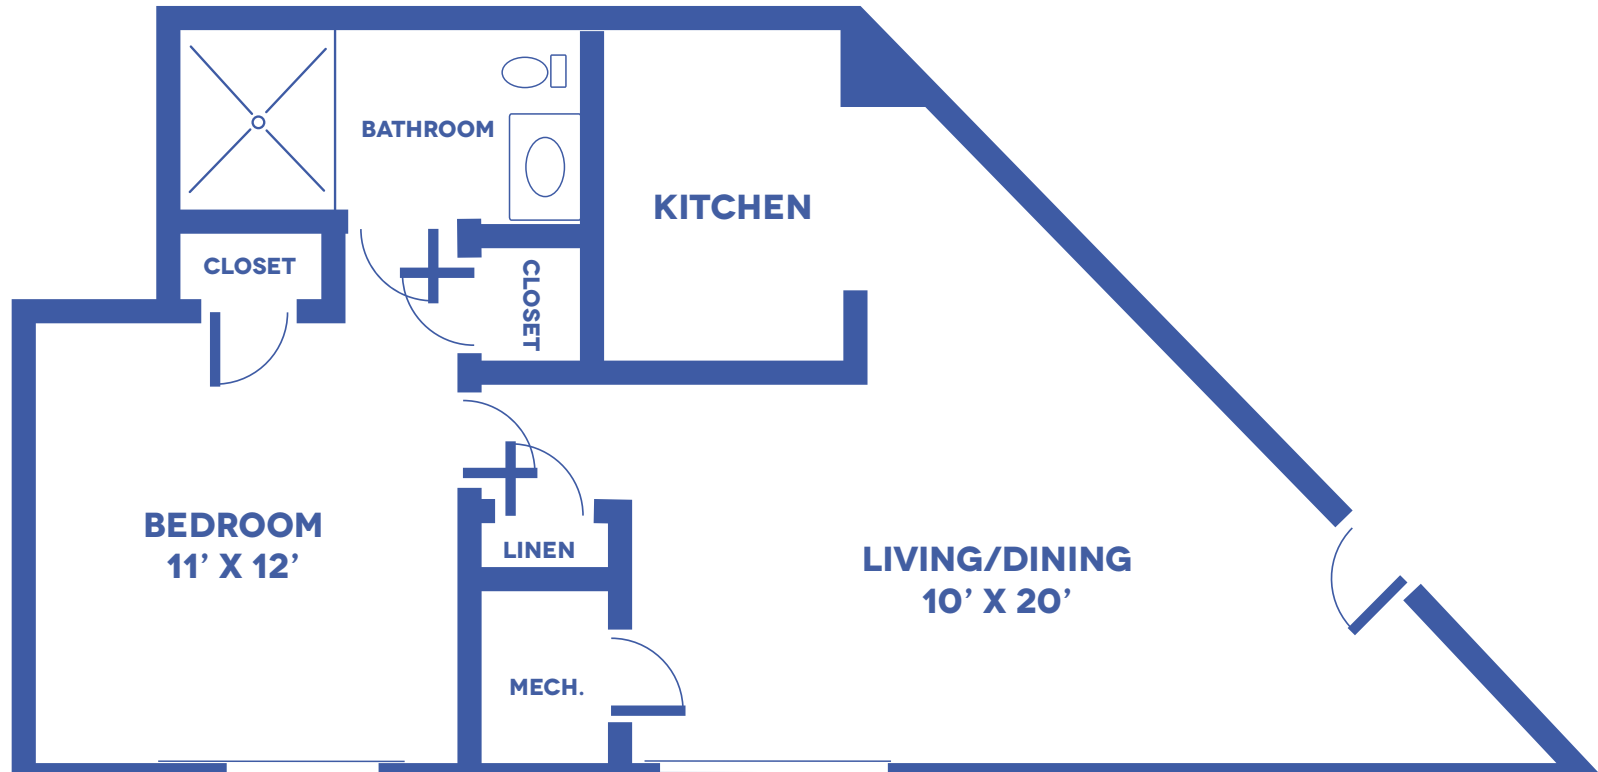

PRAIRIE POINTE: THE WILDFLOWER

1-BEDROOM / APPROX. 552 SQUARE FEET

Floor plans may vary slightly and are not to scale.

1429 KASOLD DR, LAWRENCE, KS 66409 • WWW.LAWRENCEPRESBYTERIANMANOR.ORG

LAWRENCE
Presbyterian Manor®