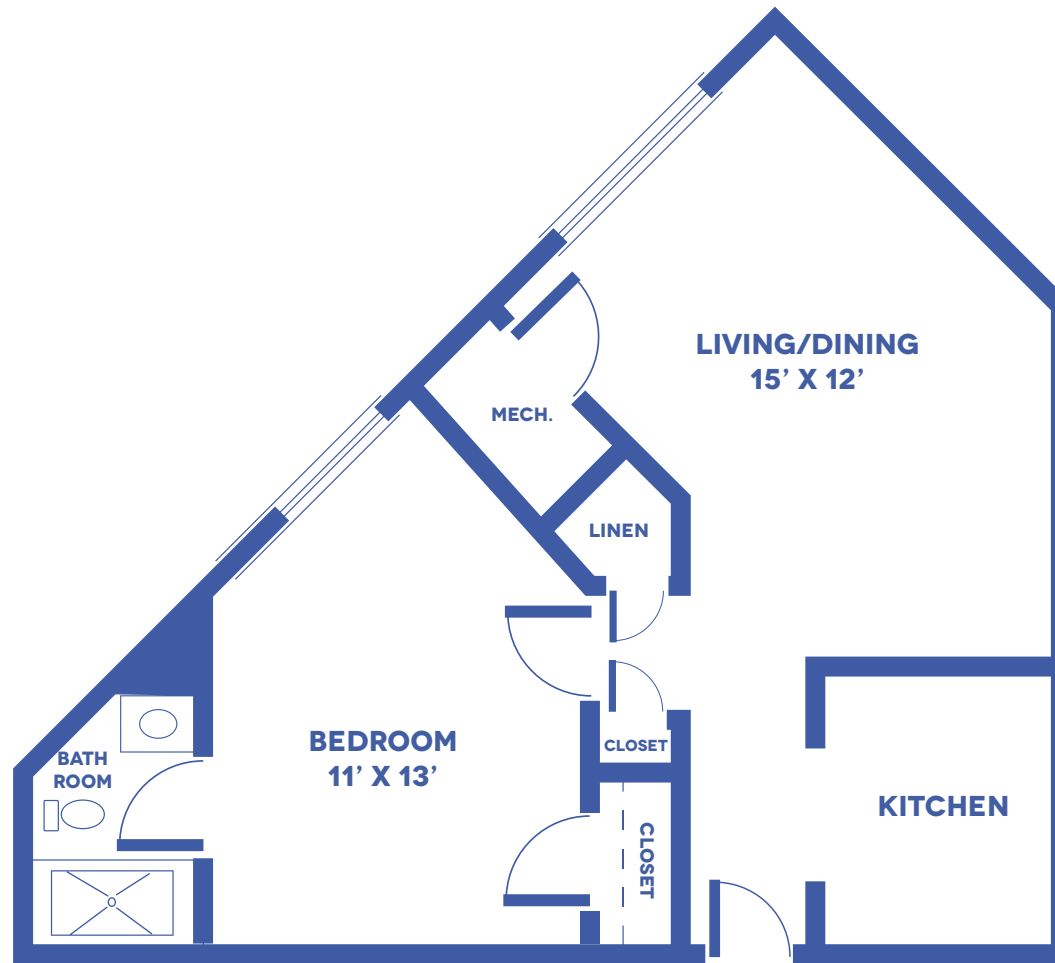

# PRAIRIE POINTE: THE BLUESTEM

1-BEDROOM / APPROX. 473 SQUARE FEET

*Floor plans may vary slightly and are not to scale.*

1429 KASOLD DR, LAWRENCE, KS 66409 • [WWW.LAWRENCEPRESBYTERIANMANOR.ORG](http://WWW.LAWRENCEPRESBYTERIANMANOR.ORG)

**LAWRENCE**  
Presbyterian Manor®