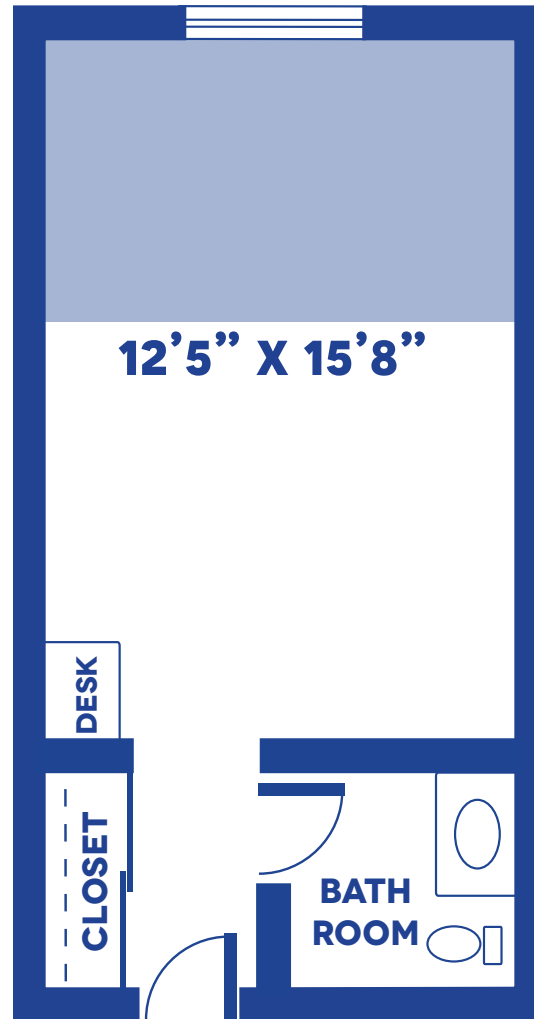

# SEMI-PRIVATE RESIDENCE

SHARED ROOM / APPROX. 228 SQUARE FEET

*Floor plans may vary slightly and are not to scale.*