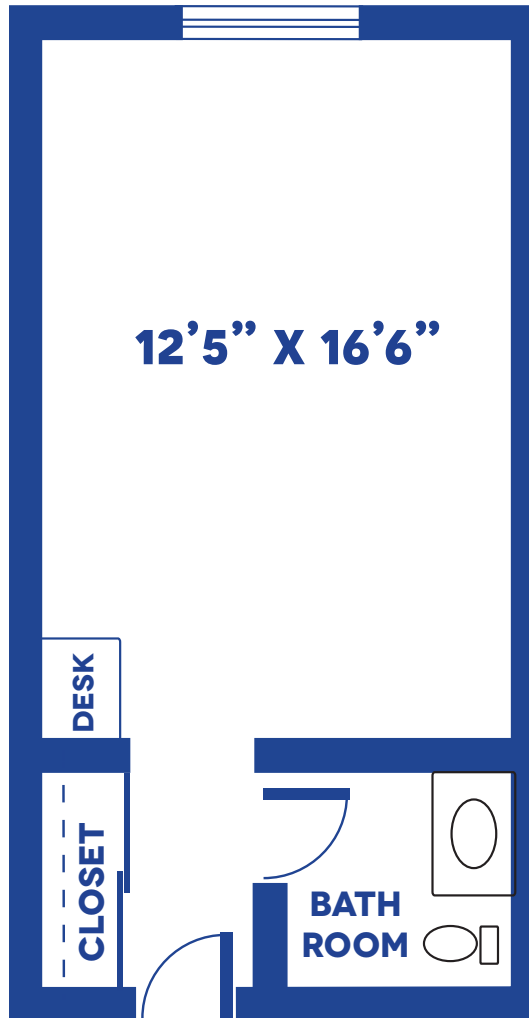

PRIVATE SUITE

APPROX. 281 SQUARE FEET

Floor plans may vary slightly and are not to scale.