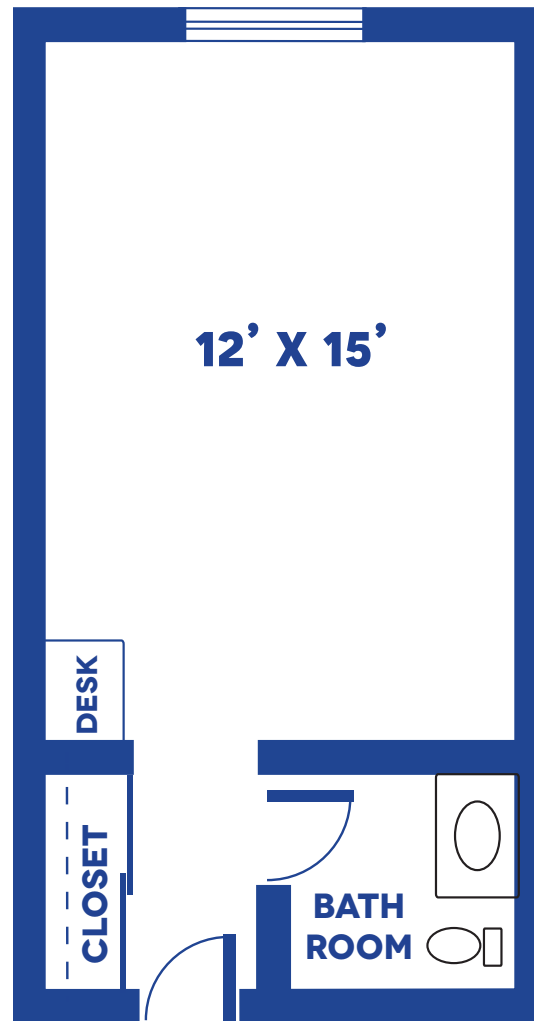

PRIVATE RESIDENCE

APPROX. 240 SQUARE FEET

Floor plans may vary slightly and are not to scale.