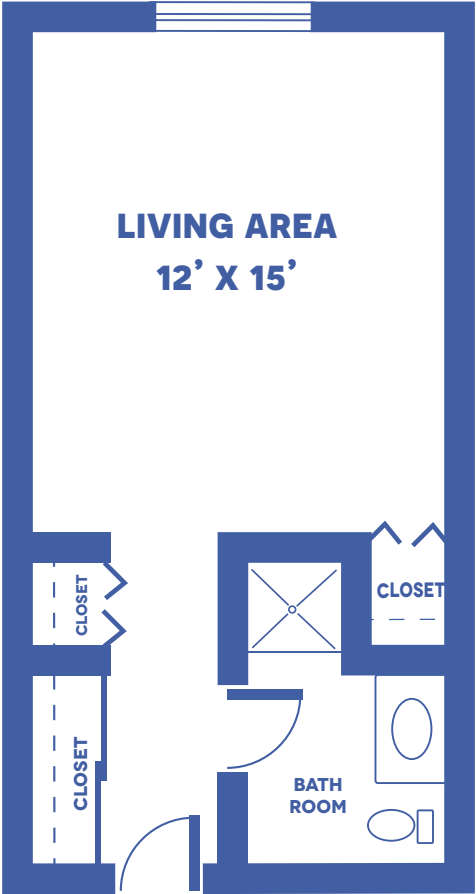

THE STARLING

STUDIO / 264 SQUARE FEET

Floor plans may vary slightly and are not to scale.