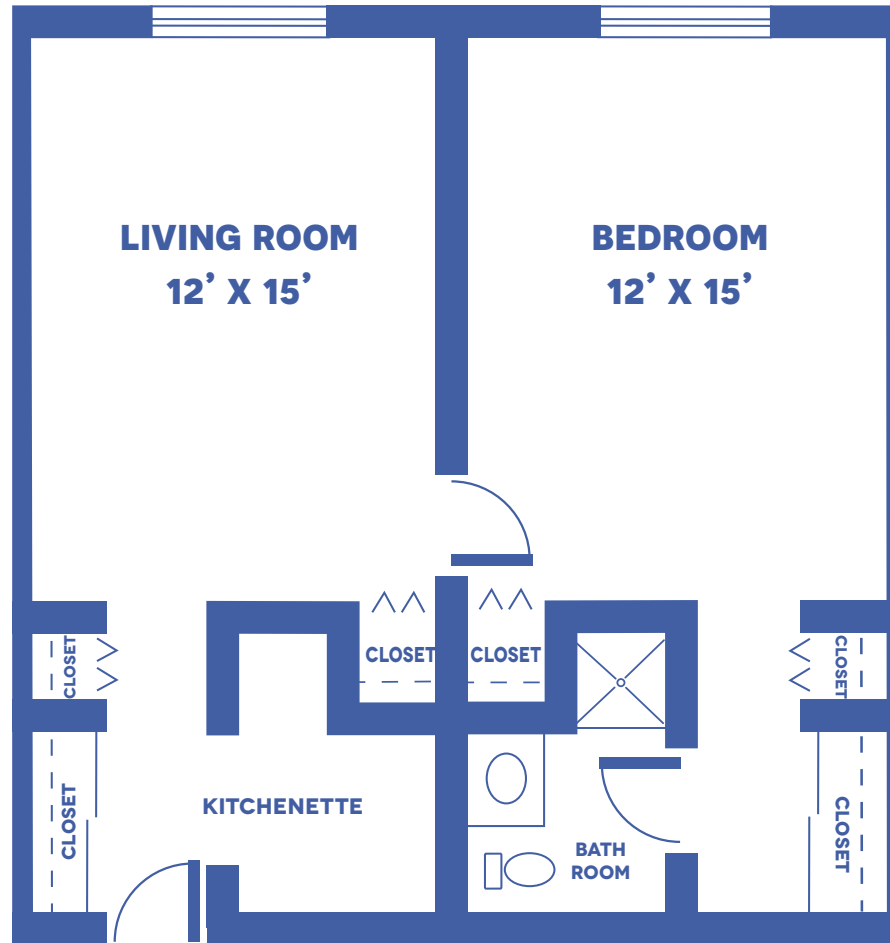

THE ROBIN

1-BEDROOM / 444 SQUARE FEET

Floor plans may vary slightly and are not to scale.