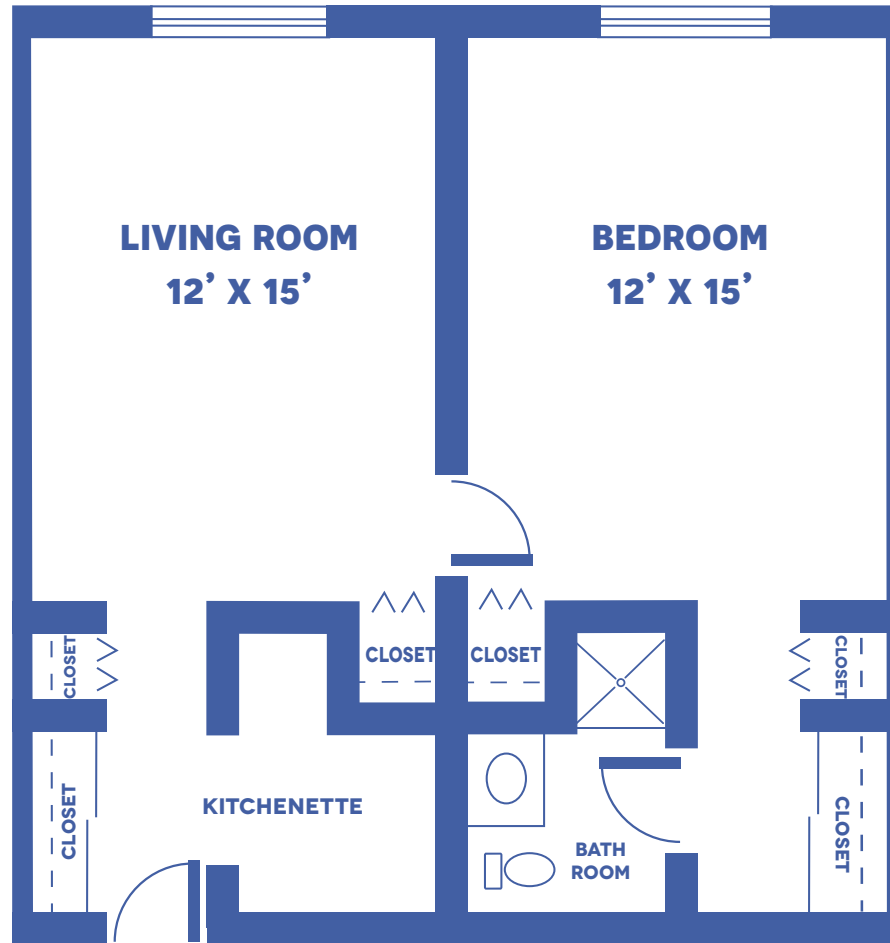

# THE STARLING

STUDIO / 264 SQUARE FEET

*Floor plans may vary slightly and are not to scale.*

# THE ROBIN

1-BEDROOM / 444 SQUARE FEET

Floor plans may vary slightly and are not to scale.