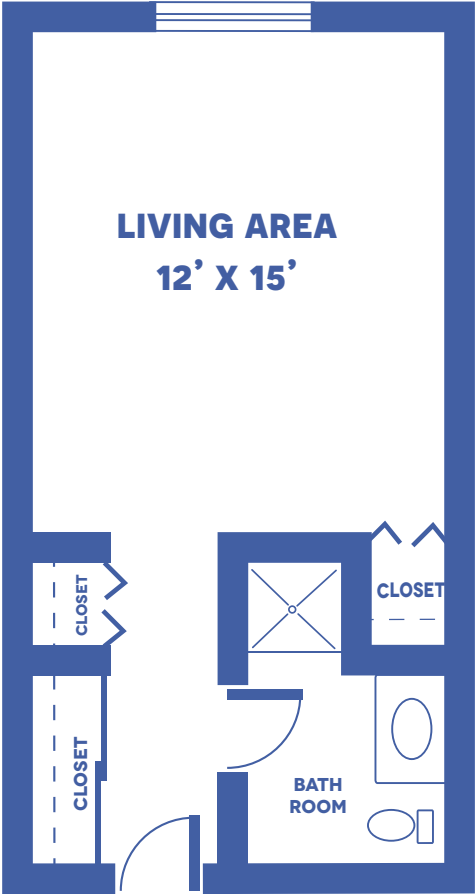

# THE STARLING

STUDIO / 264 SQUARE FEET

*Floor plans may vary slightly and are not to scale.*

# THE ROBIN

1-BEDROOM / 444 SQUARE FEET

Floor plans may vary slightly and are not to scale.