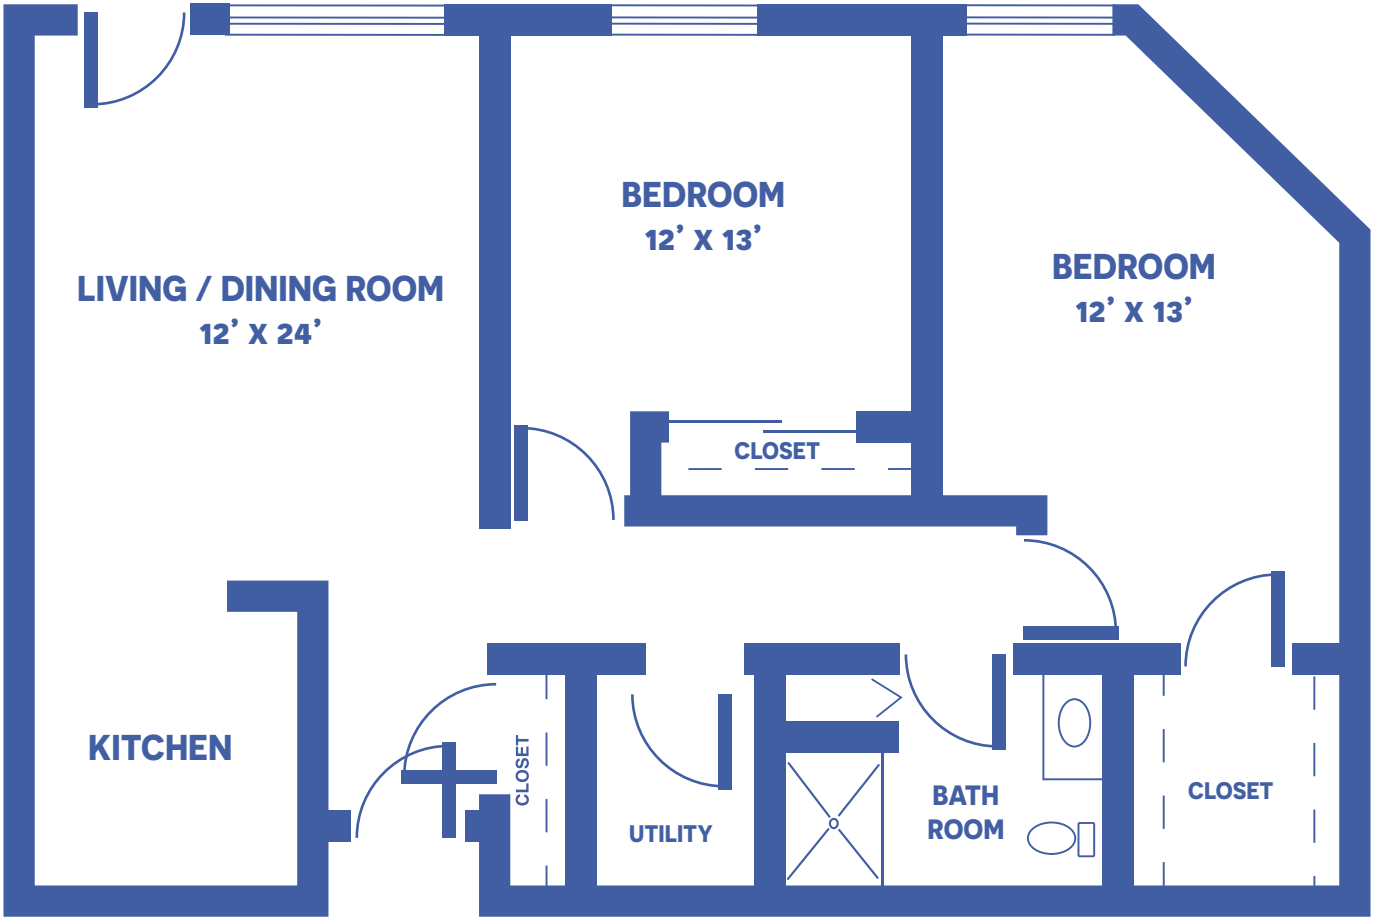

# THE SCOTT

2 BEDROOM SPECIAL, 1 BATH / 837 SQUARE FEET

Floor plans may vary slightly and are not to scale.