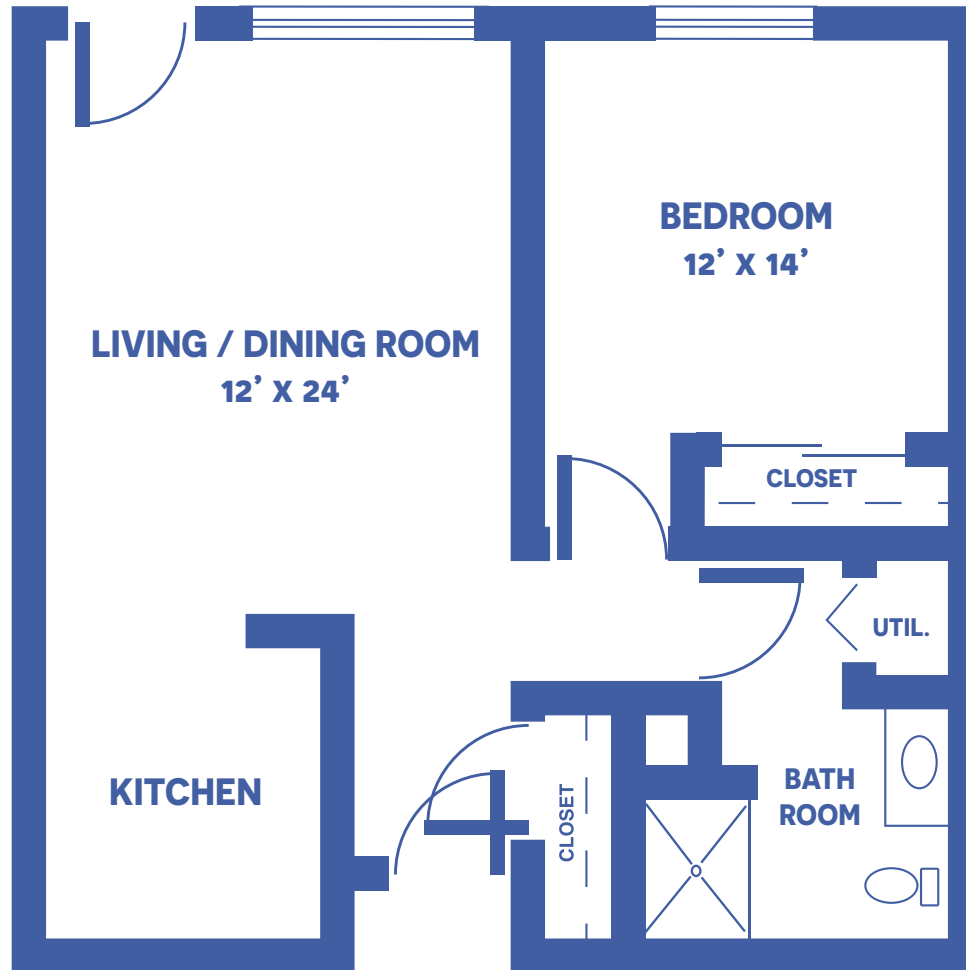

THE CAMPBELL

1 BEDROOM / 567 SQUARE FEET

Floor plans may vary slightly and are not to scale.

2401 S HORTON, FORT SCOTT, KS 66701 • WWW.FORTSCOTTPRESBYTERIANVILLAGE.ORG

FORT SCOTT
Presbyterian Village

A PMMA®
COMMUNITY

THE WILSON

2 BEDROOM, 1 BATH / 813 SQUARE FEET

Floor plans may vary slightly and are not to scale.

2401 S HORTON, FORT SCOTT, KS 66701 • WWW.FORTSCOTTPRESBYTERIANVILLAGE.ORG

FORT SCOTT
Presbyterian Village

A PMMA®
COMMUNITY

THE SCOTT

2 BEDROOM SPECIAL, 1 BATH / 837 SQUARE FEET

Floor plans may vary slightly and are not to scale.

THE PARKS

2 BEDROOM DELUXE, 2 BATH / 999 SQUARE FEET

Floor plans may vary slightly and are not to scale.