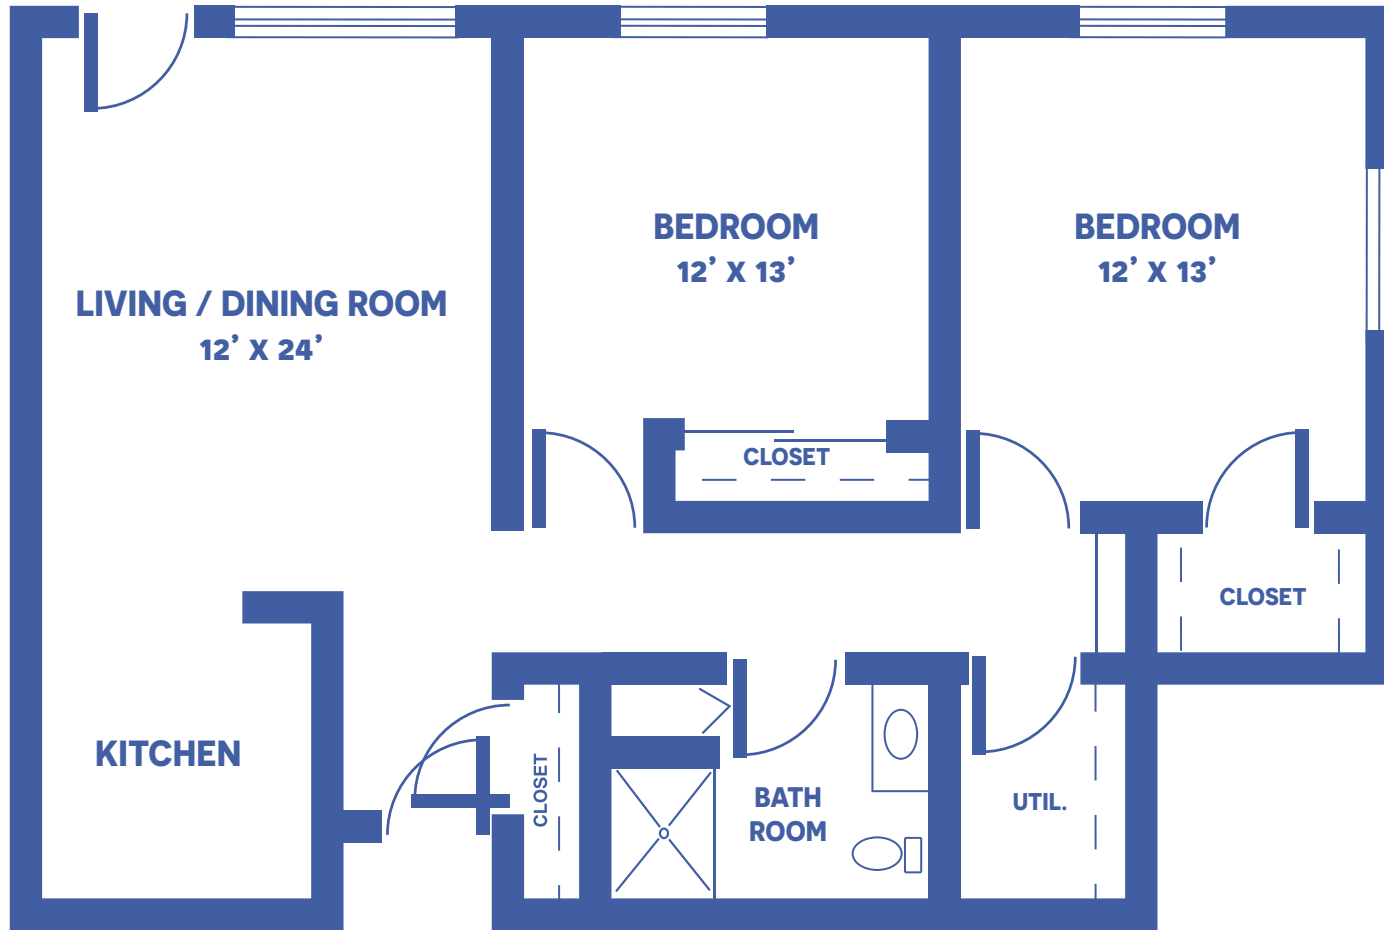

THE CAMPBELL

1 BEDROOM / 567 SQUARE FEET

Floor plans may vary slightly and are not to scale.

2401 S HORTON, FORT SCOTT, KS 66701 • WWW.FORTSCOTTPRESBYTERIANVILLAGE.ORG

FORT SCOTT
Presbyterian Village

A PMMA®
COMMUNITY

THE WILSON

2 BEDROOM, 1 BATH / 813 SQUARE FEET

Floor plans may vary slightly and are not to scale.

2401 S HORTON, FORT SCOTT, KS 66701 • WWW.FORTSCOTTPRESBYTERIANVILLAGE.ORG

FORT SCOTT
Presbyterian Village

A PMMA®
COMMUNITY

THE SCOTT

2 BEDROOM SPECIAL, 1 BATH / 837 SQUARE FEET

Floor plans may vary slightly and are not to scale.

THE PARKS

2 BEDROOM DELUXE, 2 BATH / 999 SQUARE FEET

Floor plans may vary slightly and are not to scale.