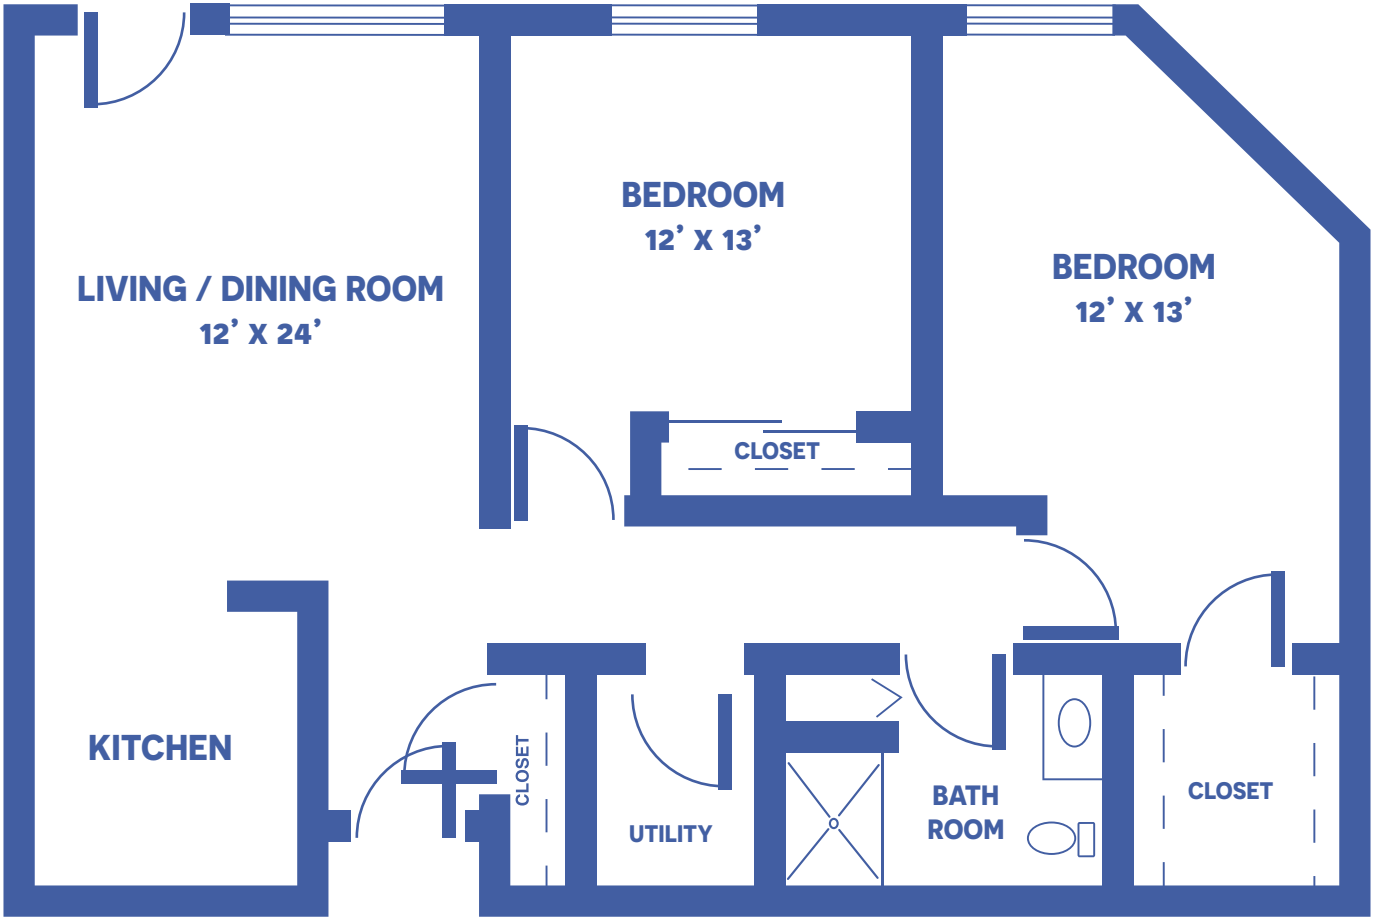

THE CAMPBELL

1 BEDROOM / 567 SQUARE FEET

Floor plans may vary slightly and are not to scale.

2401 S HORTON, FORT SCOTT, KS 66701 • WWW.FORTSCOTTPRESBYTERIANVILLAGE.ORG

FORT SCOTT
Presbyterian Village

A PMMA®
COMMUNITY

THE WILSON

2 BEDROOM, 1 BATH / 813 SQUARE FEET

Floor plans may vary slightly and are not to scale.

2401 S HORTON, FORT SCOTT, KS 66701 • WWW.FORTSCOTTPRESBYTERIANVILLAGE.ORG

FORT SCOTT
Presbyterian Village

A PMMA®
COMMUNITY

THE SCOTT

2 BEDROOM SPECIAL, 1 BATH / 837 SQUARE FEET

Floor plans may vary slightly and are not to scale.

THE PARKS

2 BEDROOM DELUXE, 2 BATH / 999 SQUARE FEET

Floor plans may vary slightly and are not to scale.