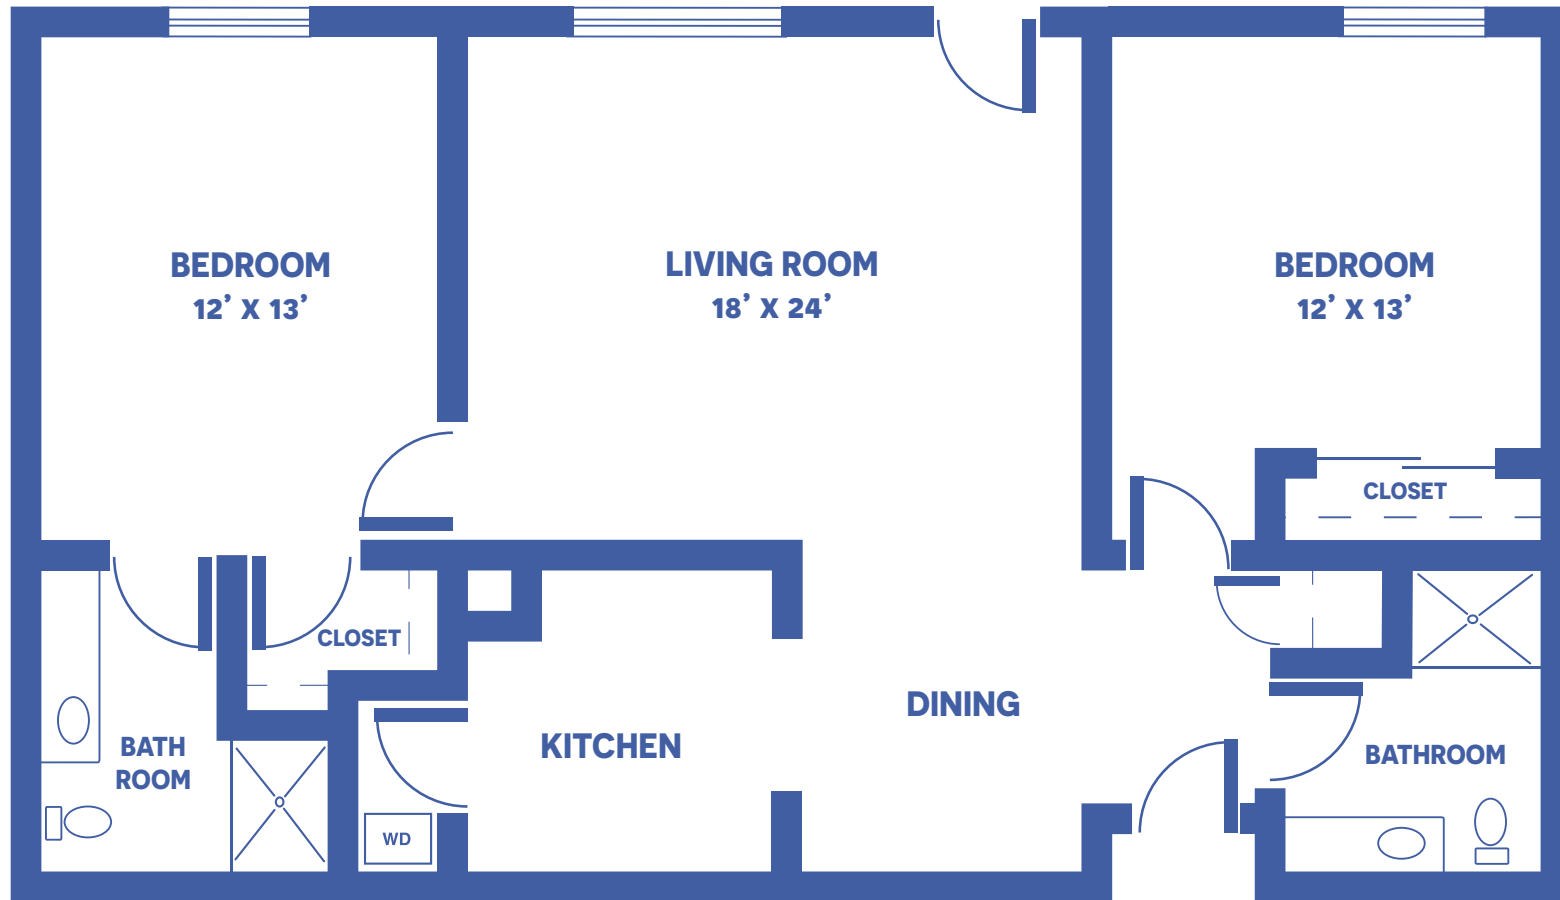

THE CAMPBELL

1 BEDROOM / 567 SQUARE FEET

Floor plans may vary slightly and are not to scale.

2401 S HORTON, FORT SCOTT, KS 66701 • WWW.FORTSCOTTPRESBYTERIANVILLAGE.ORG

FORT SCOTT
Presbyterian Village

A PMMA®
COMMUNITY

THE WILSON

2 BEDROOM, 1 BATH / 813 SQUARE FEET

Floor plans may vary slightly and are not to scale.

2401 S HORTON, FORT SCOTT, KS 66701 • WWW.FORTSCOTTPRESBYTERIANVILLAGE.ORG

FORT SCOTT
Presbyterian Village

A PMMA®
COMMUNITY

THE SCOTT

2 BEDROOM SPECIAL, 1 BATH / 837 SQUARE FEET

Floor plans may vary slightly and are not to scale.

THE PARKS

2 BEDROOM DELUXE, 2 BATH / 999 SQUARE FEET

Floor plans may vary slightly and are not to scale.