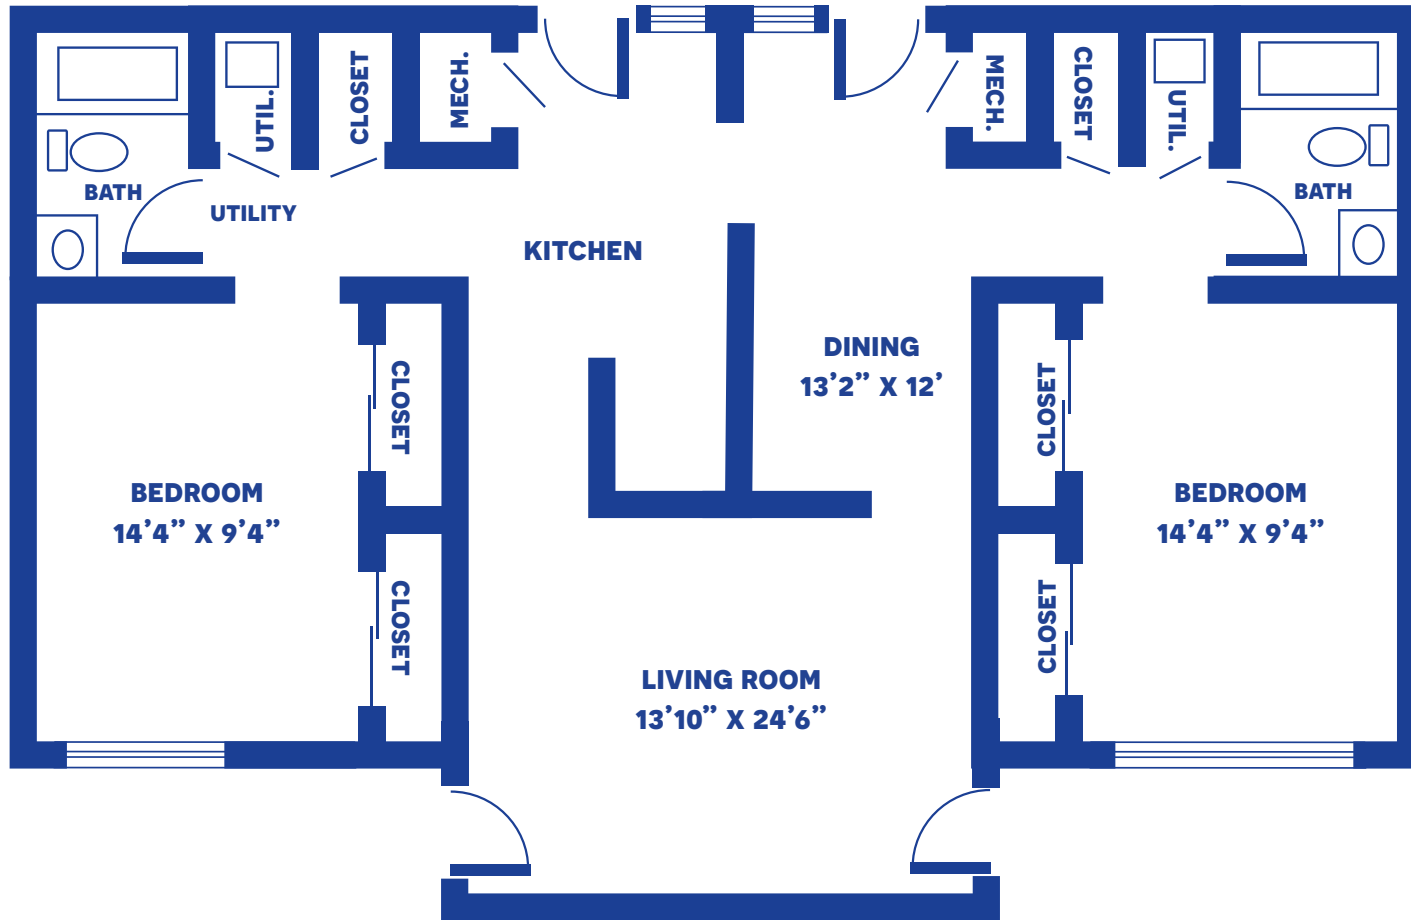

THE SYCAMORE

SAMPLE FLOOR PLAN / 1,485 SQUARE FEET

Floor plans may vary slightly and are not to scale.