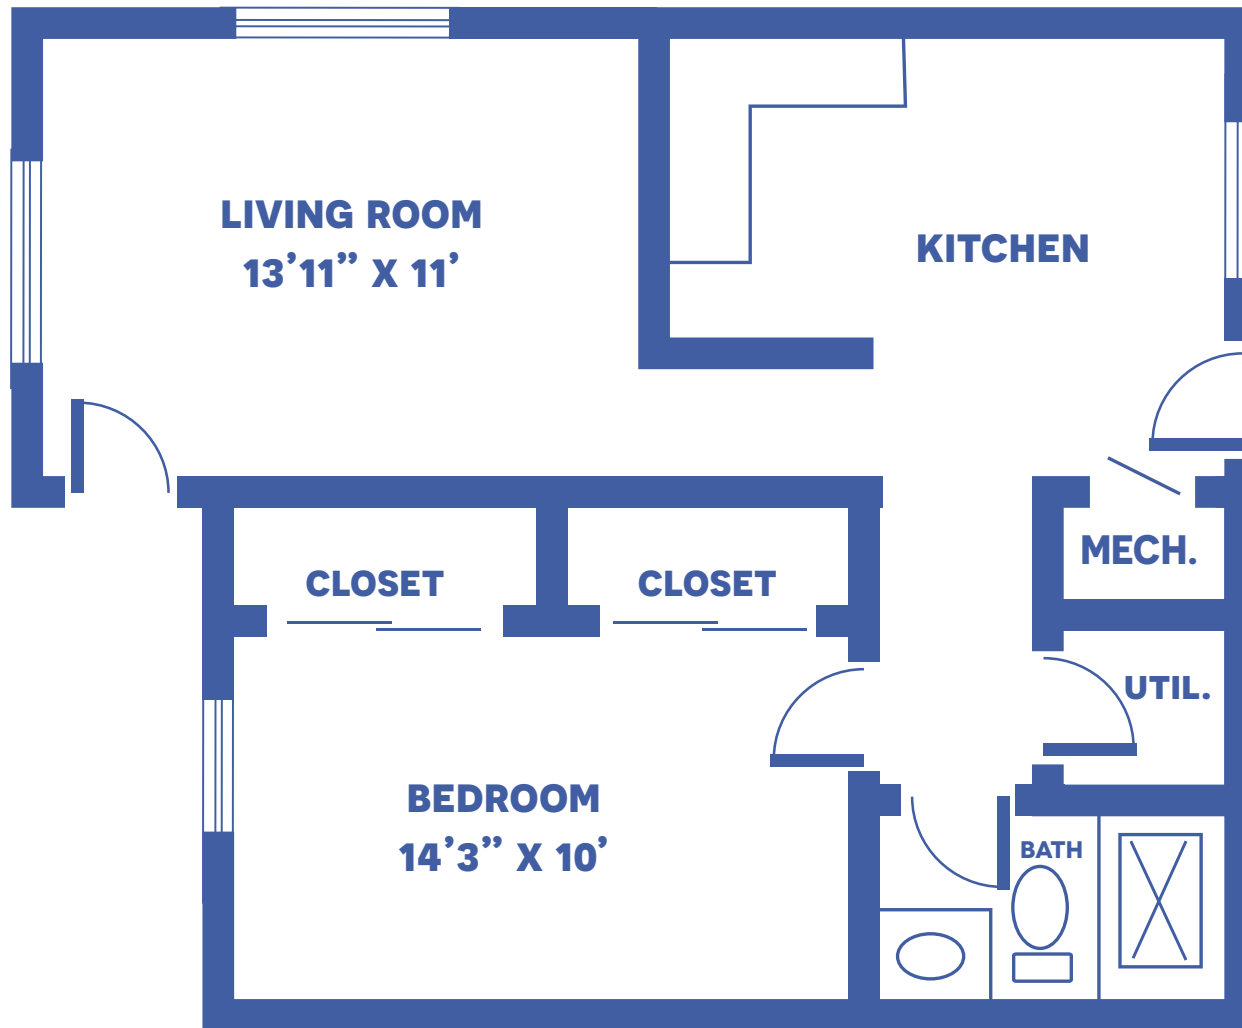

# THE COTTONWOOD B

SAMPLE FLOOR PLAN / 742 SQUARE FEET

Floor plans may vary slightly and are not to scale.