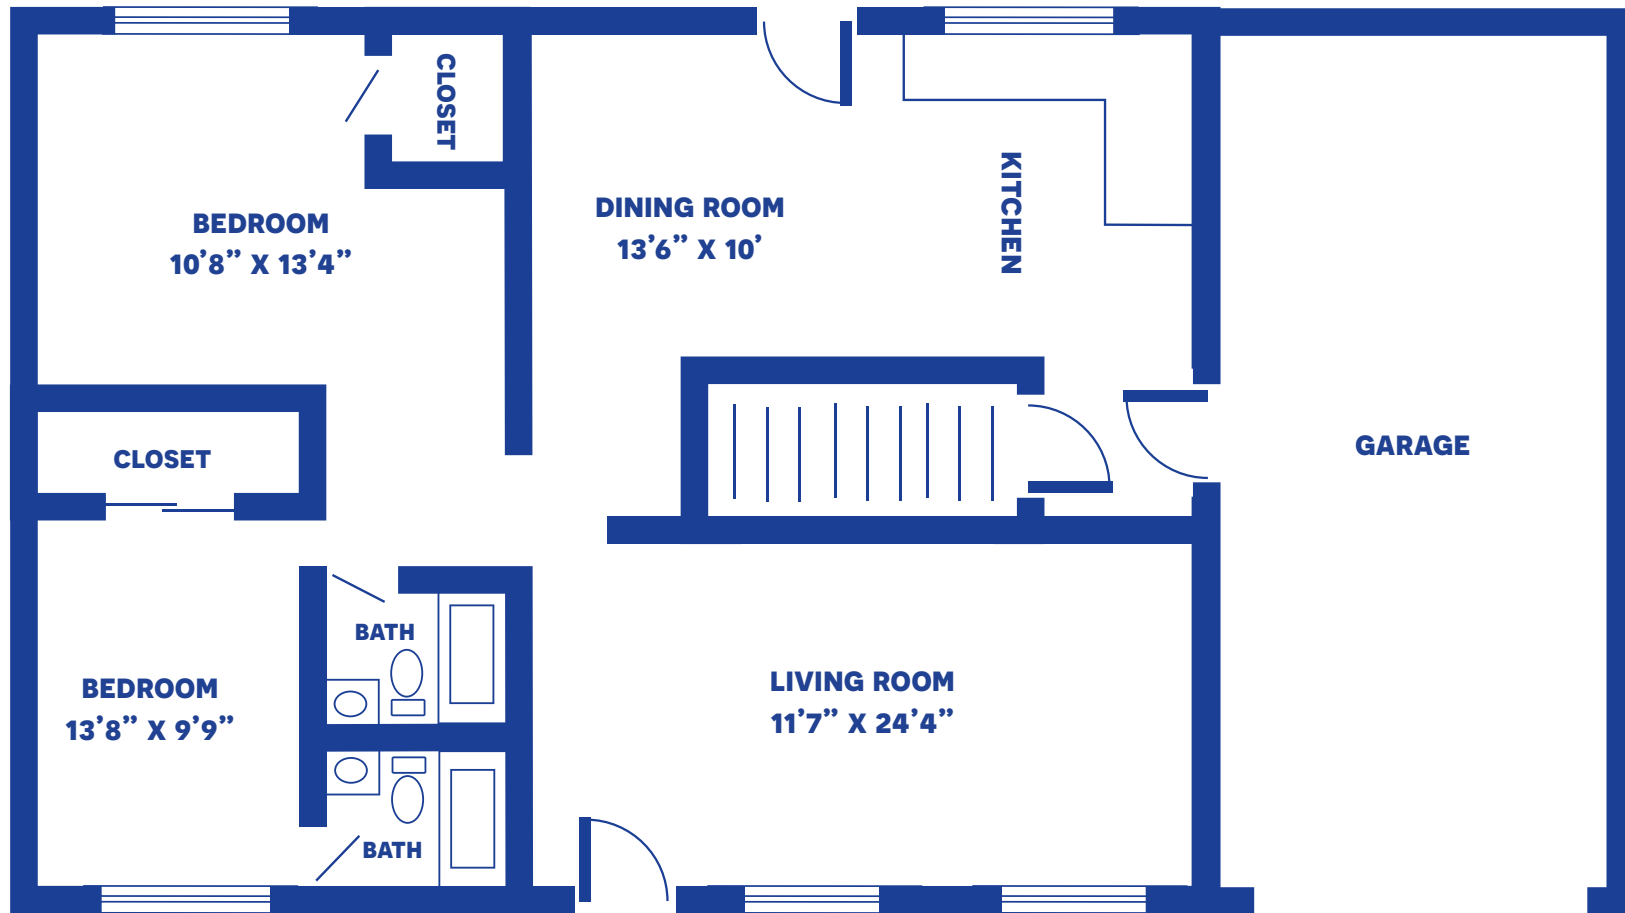

THE ASH

COTTAGE #3 / 2,646 SQUARE FEET

Floor plans may vary slightly and are not to scale.