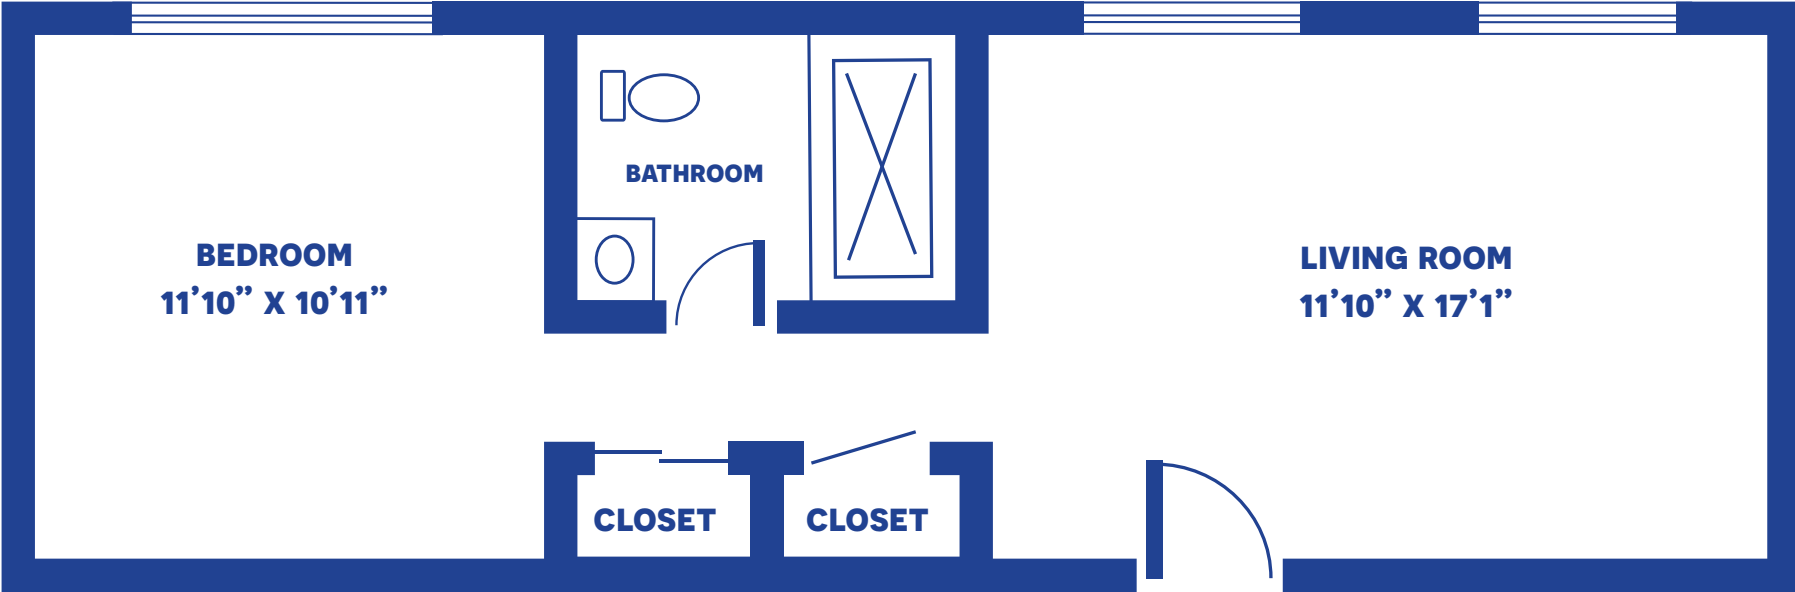

THE SPRUCE

ONE-BEDROOM SUITE / 336 SQUARE FEET

Floor plans may vary slightly and are not to scale.