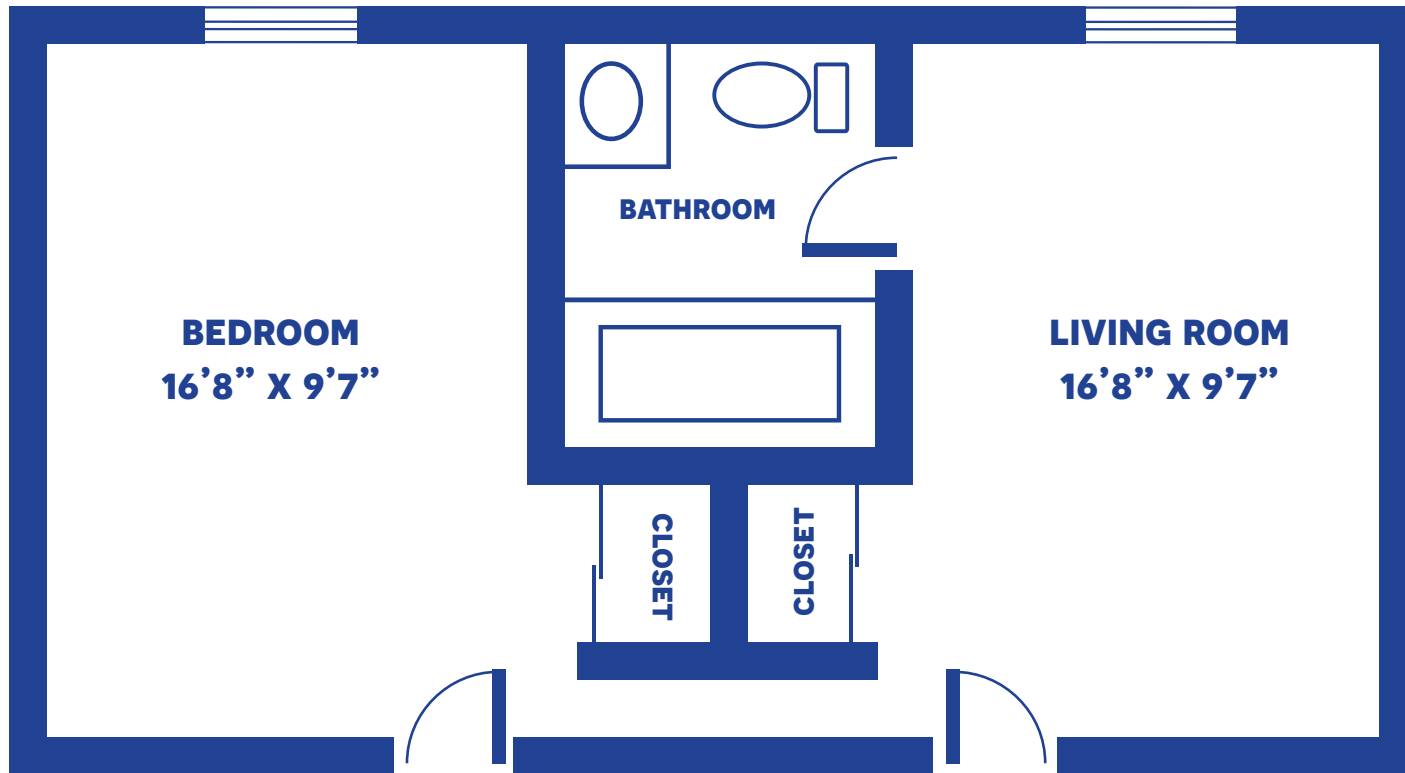

THE REDWOOD

RCF ONE-BEDROOM / 323 SQUARE FEET

Floor plans may vary slightly and are not to scale.